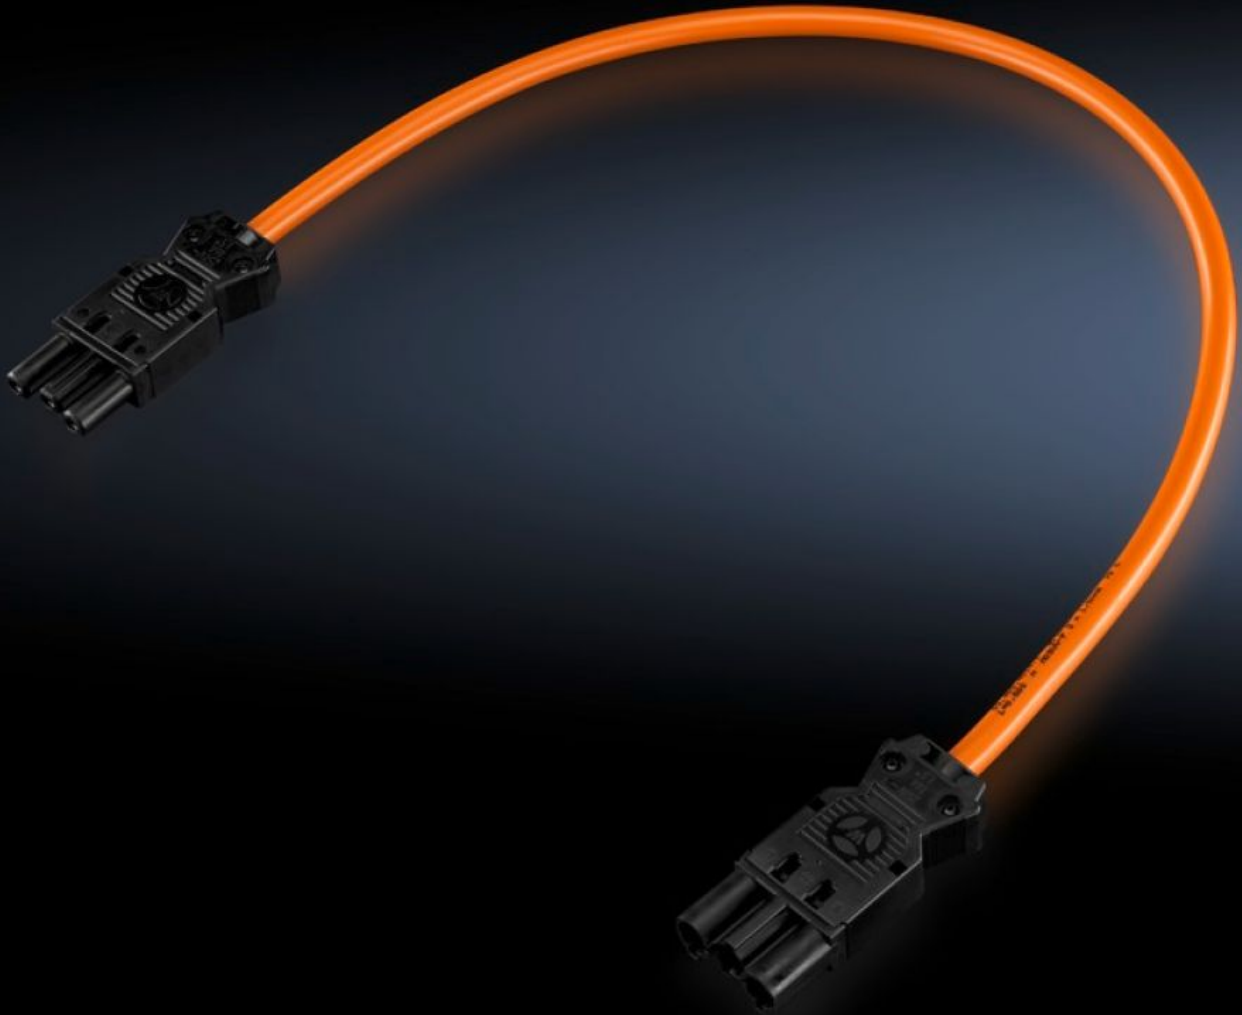

Rittal – The System.

Faster – better – everywhere.

SZ 4315.400 Connection cable

State: 7/5/2026 (Source: rittal.com/in-en)

ENCLOSURES

POWER DISTRIBUTION

CLIMATE CONTROL

IT INFRASTRUCTURE

SOFTWARE & SERVICES

FRIEDHELM LOH GROUP

SZ 4315.400 - Connection cable

For power supply or through-wiring.

Features

| | |
|-----------------------|---|
| Model No. | SZ 4315.400 |
| Design | Through-wiring/power supply via connection component SZ 2507.500 (with socket and connector) |
| Length | 600 mm |
| Dimensions | Length: 600 mm |
| Packs of | 5 pc(s). |
| Net weight | 0.39 kg |
| Gross weight | 0.449 kg |
| Customs tariff number | 85444290 |
| ETIM 9 | EC001576 |
| ETIM 8 | EC001576 |
| ECLASS 8.0 | 27060402 |
| Product description | SZ Connection cable, for through-wiring/power supply, via connection component 2507.500, with socket and connector, L: 600 mm |