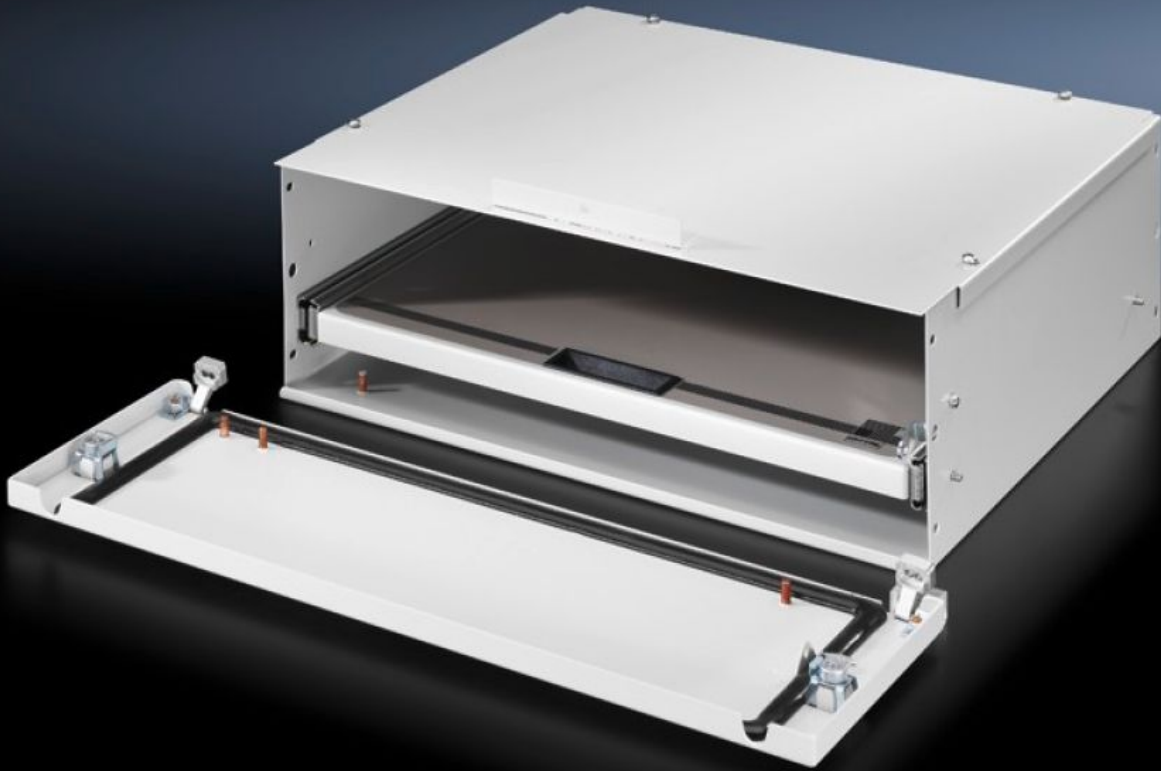

Rittal – The System.

Faster – better – everywhere.

TP 4757.500 Drawer

State: 9/6/2026 (Source: rittal.com/in-en)

ENCLOSURES

POWER DISTRIBUTION

CLIMATE CONTROL

IT INFRASTRUCTURE

SOFTWARE & SERVICES

FRIEDHELM LOH GROUP