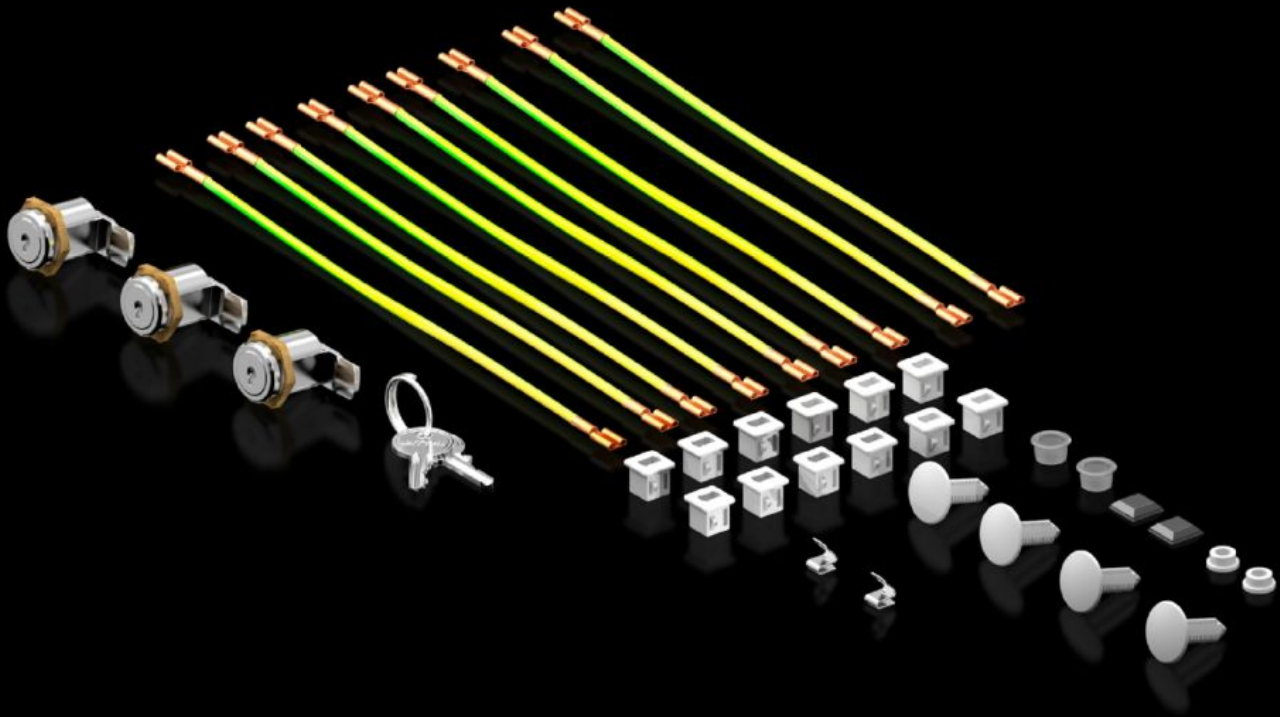

Rittal – The System.

Faster – better – everywhere.

DK 5050.587 Accessory bag

State: 22/5/2026 (Source: rittal.com/in-en)

ENCLOSURES

POWER DISTRIBUTION

CLIMATE CONTROL

IT INFRASTRUCTURE

SOFTWARE & SERVICES

FRIEDHELM LOH GROUP

DK 5050.587 - Accessory bag for FlatBox

Spare parts available: Accessory bag

Features

Model No.	DK 5050.587
To fit Model No.	7507000 7507010 7507020 7507030
Packs of	1 pc(s).
Net weight	0.2 kg
Gross weight	0.233 kg
Customs tariff number	83024900
ETIM 9	EC000261
ECLASS 8.0	27180101