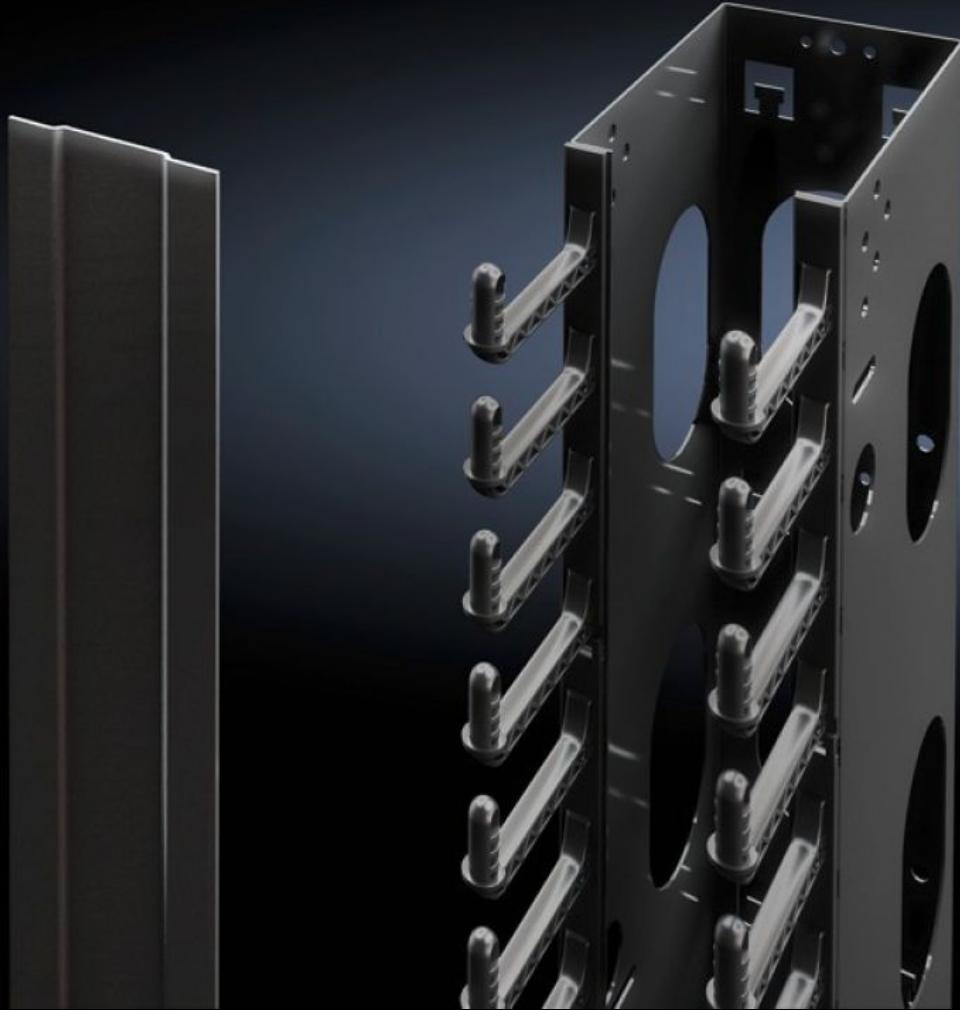

Rittal – The System.

Faster – better – everywhere.

DK 5502.145 Cable duct

State: 2/4/2026 (Source: rittal.com/in-en)

ENCLOSURES

POWER DISTRIBUTION

CLIMATE CONTROL

IT INFRASTRUCTURE

SOFTWARE & SERVICES

FRIEDHELM LOH GROUP