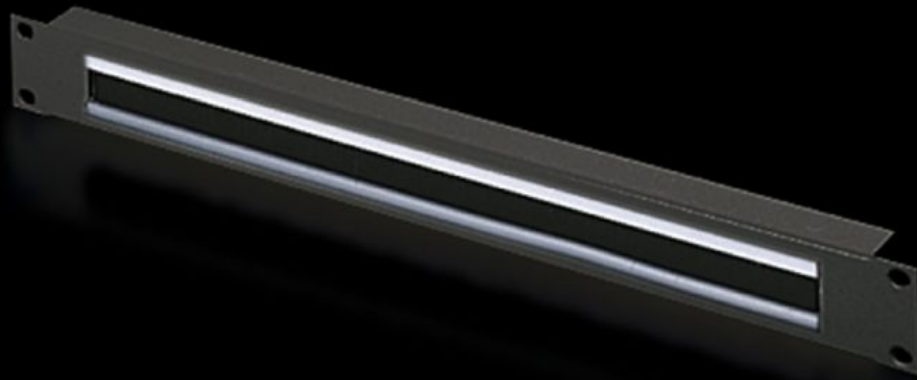

Rittal – The System.

Faster – better – everywhere.

DK 5502.255

Cable management panel with brush strip

State: 2/6/2026 (Source: rittal.com/in-en)

ENCLOSURES

POWER DISTRIBUTION

CLIMATE CONTROL

IT INFRASTRUCTURE

SOFTWARE & SERVICES

FRIEDHELM LOH GROUP

DK 5502.255 - Cable management panel with brush strip 482.6 mm (19")

With cut-out and brush strip for cable routing.

Features

Model No.	DK 5502.255
Product description	For convenient, simple cable routing between two areas separated by a 482.6 mm (19") mounting level, for example, between the front and rear areas of the 482.6 mm (19") mounting level.
Applications	For locking and simultaneous cable routing in installation zones to the 1 U, 482.6 mm (19") mounting standard
Material	Sheet steel Brush strip: Plastic, UL 94-HB
Surface finish	Spray-finished
Mounting cut-out	Width:390 mm Height:20 mm
Dimensions	Width: 482.6 mm
Units	1 U
Packs of	1 pc(s).
Net weight	0.2 kg
Gross weight	0.486 kg
Customs tariff number	73269098
ETIM 9	EC000322

Features

ECLASS 8.0

27400604

Product description

DK Cable entry panel, 1 U, 482.6 mm (19"), WxH: 390x20 mm, With brush strip, RAL 9005