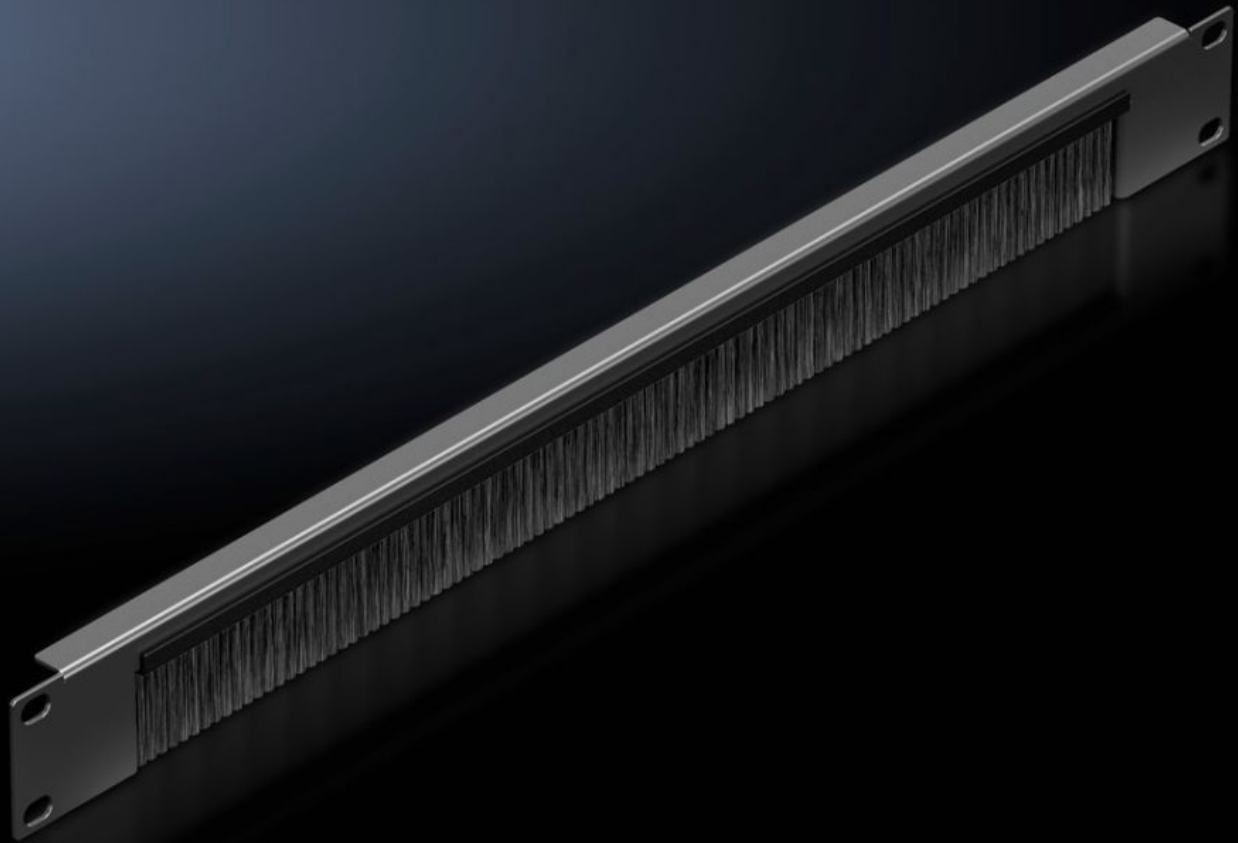

**Rittal – The System.**

Faster – better – everywhere.

**DK 5502.265**

**Cable management panel with  
brush strip**

State: 23/5/2026 (Source: [rittal.com/in-en](http://rittal.com/in-en))

ENCLOSURES

POWER DISTRIBUTION

# DK 5502.265 - Cable management panel with brush strip 482.6 mm (19")

With cut-out and brush strip for cable routing.

## Features

Model No.	DK 5502.265
Product description	For convenient, simple cable routing between two areas separated by a 482.6 mm (19") mounting level, for example, between the front and rear areas of the 482.6 mm (19") mounting level.
Applications	For locking and simultaneous cable routing in installation zones to the 1 U, 482.6 mm (19") mounting standard
Material	Sheet steel Brush strip: Plastic, UL 94-HB
Surface finish	Spray-finished
Mounting cut-out	Width:390 mm Height:40 mm
Dimensions	Width: 482.6 mm
Units	2 U
Packs of	1 pc(s).
Net weight	0.7 kg
Gross weight	0.703 kg
Customs tariff number	73269098
ETIM 9	EC000322

# Features

---

ECLASS 8.0	27400604
Product description	DK Cable entry panel, 2 U, 482.6 mm (19"), WxH: 390x40 mm, RAL 9005

---