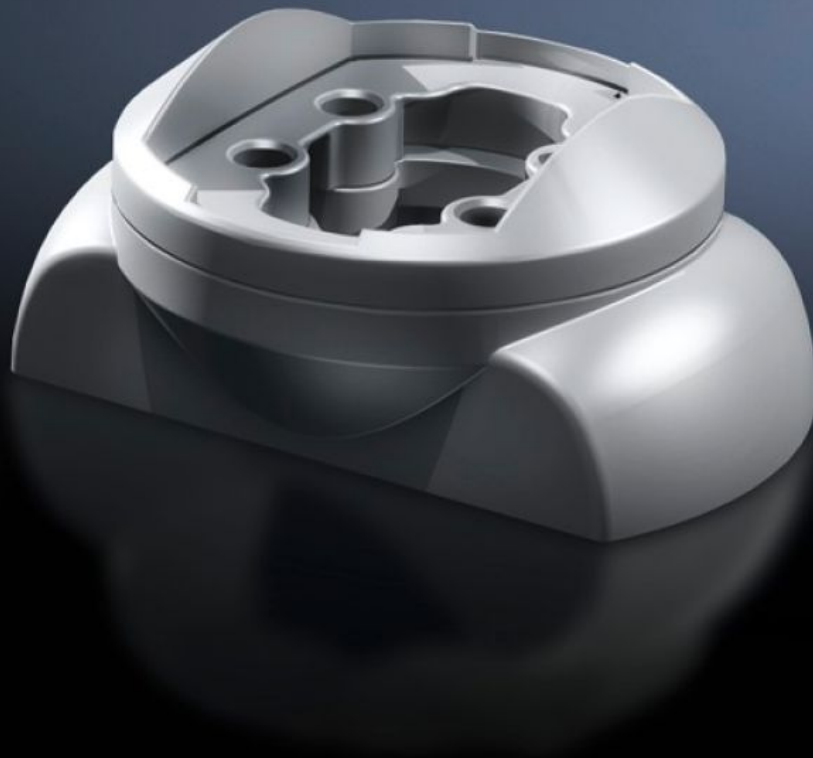

Rittal – The System.

Faster – better – everywhere.

CP 6206.360 Attachment CP 60

State: 13/5/2026 (Source: rittal.com/in-en)

ENCLOSURES

POWER DISTRIBUTION

CLIMATE CONTROL

IT INFRASTRUCTURE

SOFTWARE & SERVICES

FRIEDHELM LOH GROUP

CP 6206.360 - Attachment CP 60 for support arm connection 120 x 65 mm

For rigid fastening of the enclosure to the support arm system 60

Features

Model No.	CP 6206.360
Product description	For rigid fastening of the enclosure to the support arm system 60
Material	Die-cast zinc
Colour	RAL 7035
Supply includes	Seals Self-tapping screws for support section attachment
Rifid y/n	Yes
Packs of	1 pc(s).
Net weight	1 kg
Gross weight	1.12 kg
Customs tariff number	83024900
ETIM 9	EC002625
ECLASS 8.0	27189234
Product description	CP Attachment CP 60, for support arm connection 120 x 65 mm