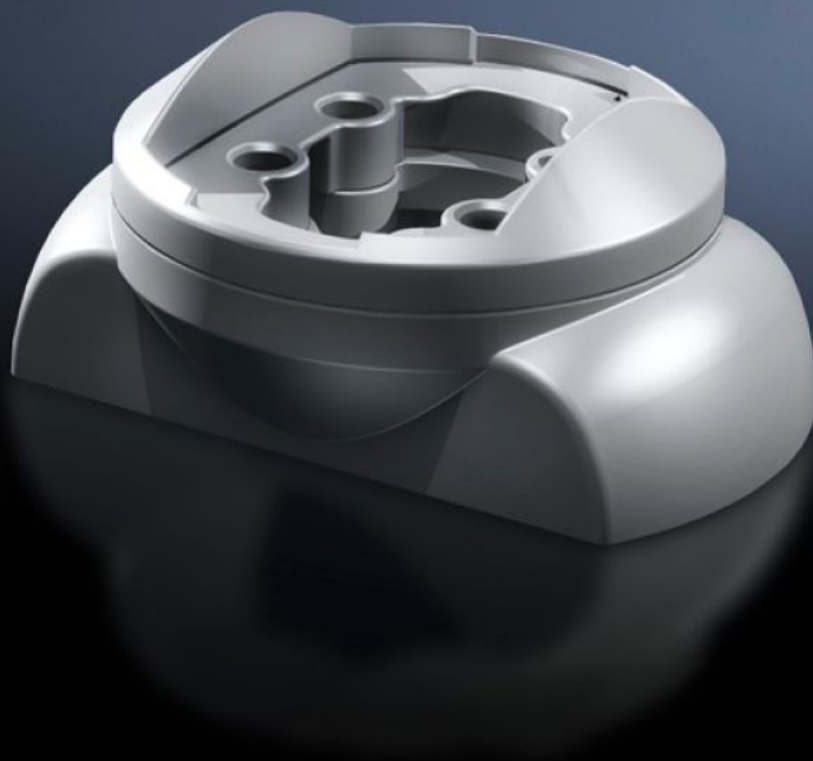

Rittal – The System.

Faster – better – everywhere.

CP 6206.360 Attachment CP 60

State: 28/6/2026 (Source: rittal.com/in-en)

ENCLOSURES

POWER DISTRIBUTION

CLIMATE CONTROL

IT INFRASTRUCTURE

SOFTWARE & SERVICES

FRIEDHELM LOH GROUP

CP 6206.360 - Attachment CP 60 for support arm connection 120 x 65 mm

For rigid fastening of the enclosure to the support arm system 60

Features

Model No.	CP 6206.360
Product description	For rigid fastening of the enclosure to the support arm system 60
Material	Die-cast zinc
Colour	RAL 7035
Supply includes	Seals Self-tapping screws for support section attachment
Rifid y/n	Yes
Packs of	1 pc(s).
Net weight	1 kg
Gross weight	1.12 kg
Customs tariff number	83024900
ETIM 9	EC002625
ECLASS 8.0	27189234
Product description	CP Attachment CP 60, for support arm connection 120 x 65 mm