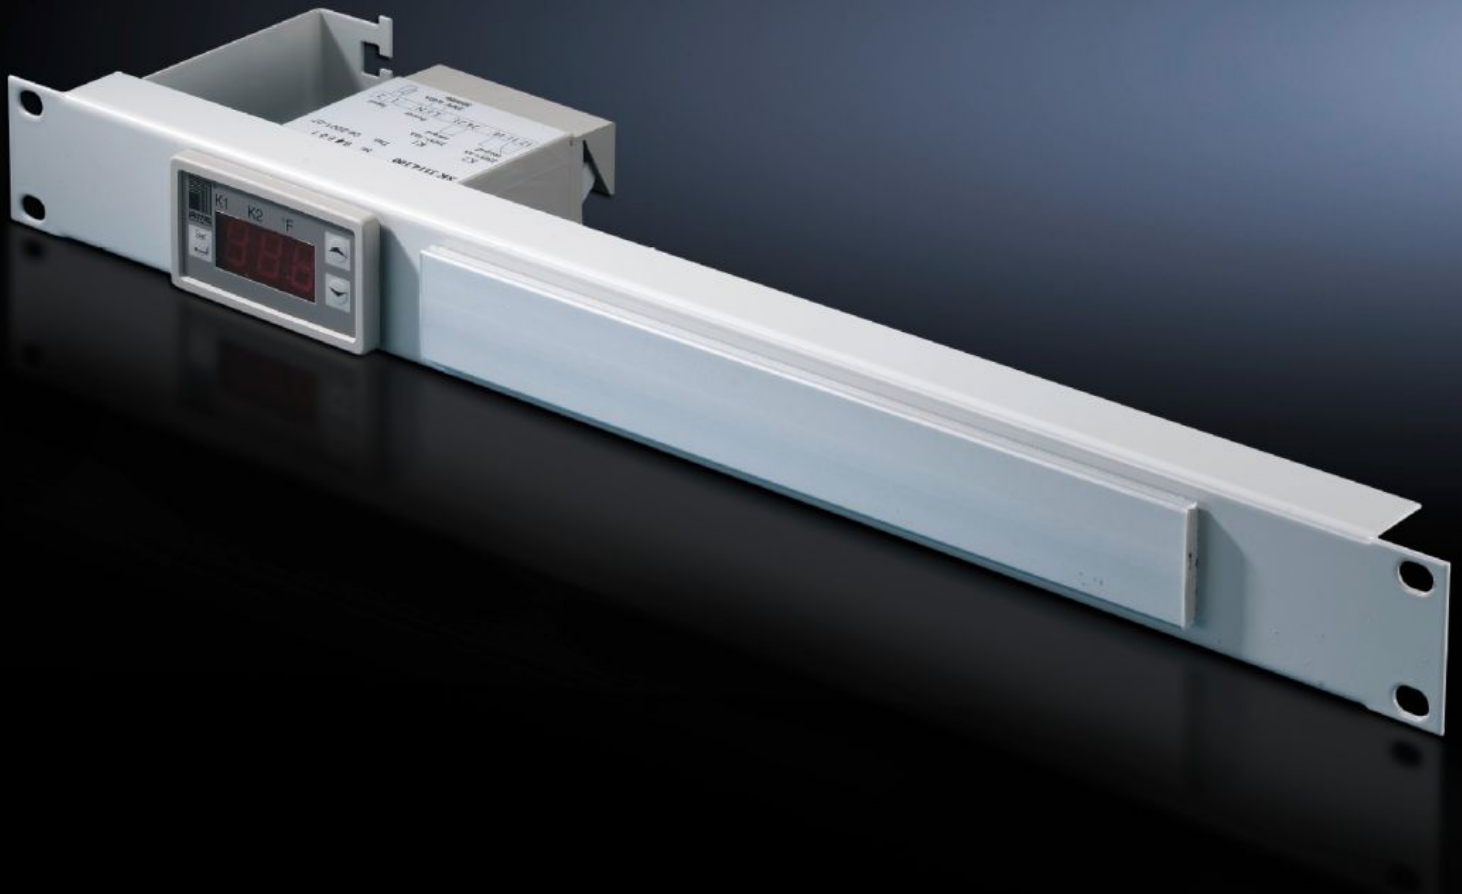

Rittal – The System.

Faster – better – everywhere.

SK 7109.035

**Digital enclosure internal
temperature display and thermostat**

State: 17/6/2026 (Source: rittal.com/in-en)

ENCLOSURES

POWER DISTRIBUTION

CLIMATE CONTROL

IT INFRASTRUCTURE

SOFTWARE & SERVICES

FRIEDHELM LOH GROUP

SK 7109.035 - Digital enclosure internal temperature display and thermostat integrated into a patch panel 1 U

Features

Model No.	SK 7109.035
Product description	Including cable attachment for connection cable and label holder.
Technical specifications	Three-digit, 7-segment display Option of switching between °C/°F Includes 1800 mm long NTC sensor Two relay outputs as change-over contact and normally open contact (max. contact load 230 V, 6 A) Freely selectable switching difference
Colour	RAL 7035
Packs of	1 pc(s).
Setting range	5 °C...55 °C
Rated operating voltage	100 V - 230 V, 1~, 50 Hz/60 Hz 24 V - 60 V (DC)
Net weight	0.72 kg
Gross weight	0.86 kg
Customs tariff number	94039910
ETIM 9	EC004587
ETIM 8	EC004587
ECLASS 8.0	27210707
Product description	DK Patch-Panel, with digital enclosure internal , temperature display and thermostat, 1 HE, 482.6 mm (19"), Installation depth: 100 mm, RAL 7036

Tender text

Rittal patch panel with temperature display
and thermostat, RAL 7035

Small dimensions

Depth: 100 mm

„The three-digit, 7-segment display is 13 mm high and
easy to read

„can be switched between °C/°F

Setting range: +5°C to +55°C

„Display and switching accuracy ± 2 K

„Mounting cutout 68 x 33 mm

„Minimum and maximum recorded temperatures are saved
until the next reset.

Material: Spray finished in RAL 7035