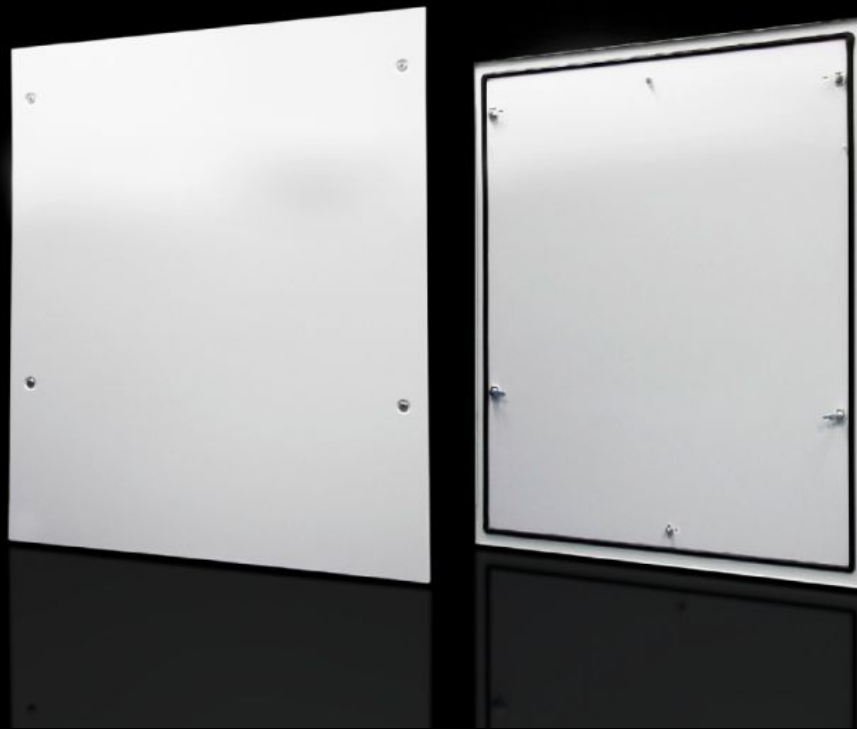

Rittal – The System.

Faster – better – everywhere.

DK 7824.120 Side panel, lockable

State: 23/5/2026 (Source: rittal.com/in-en)

ENCLOSURES

POWER DISTRIBUTION

CLIMATE CONTROL

IT INFRASTRUCTURE

SOFTWARE & SERVICES

FRIEDHELM LOH GROUP