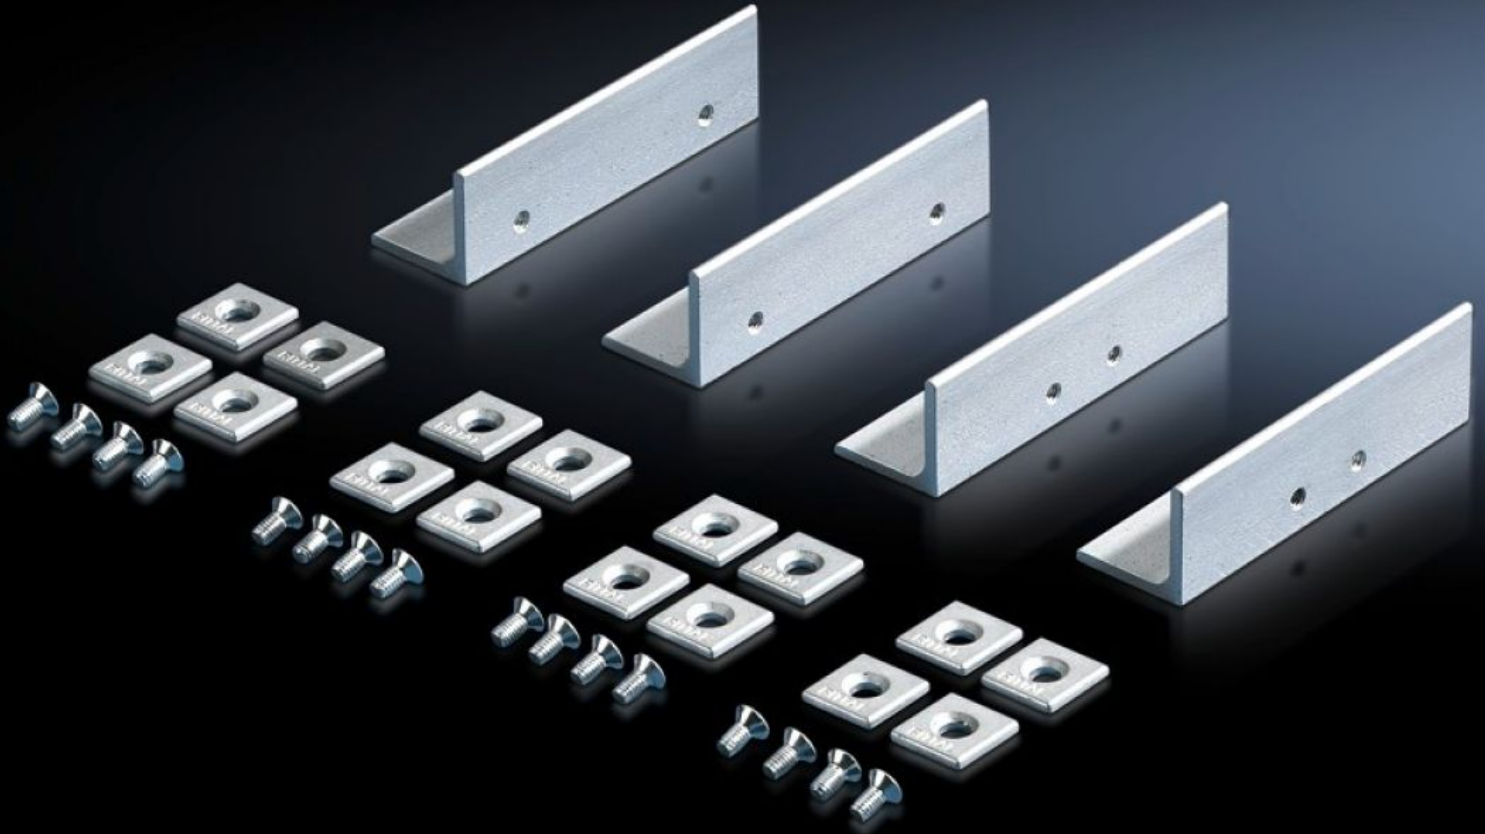

Rittal – The System.

Faster – better – everywhere.

TS 7829.400 Kit

State: 6/5/2026 (Source: rittal.com/in-en)

ENCLOSURES

POWER DISTRIBUTION

CLIMATE CONTROL

IT INFRASTRUCTURE

SOFTWARE & SERVICES

FRIEDHELM LOH GROUP