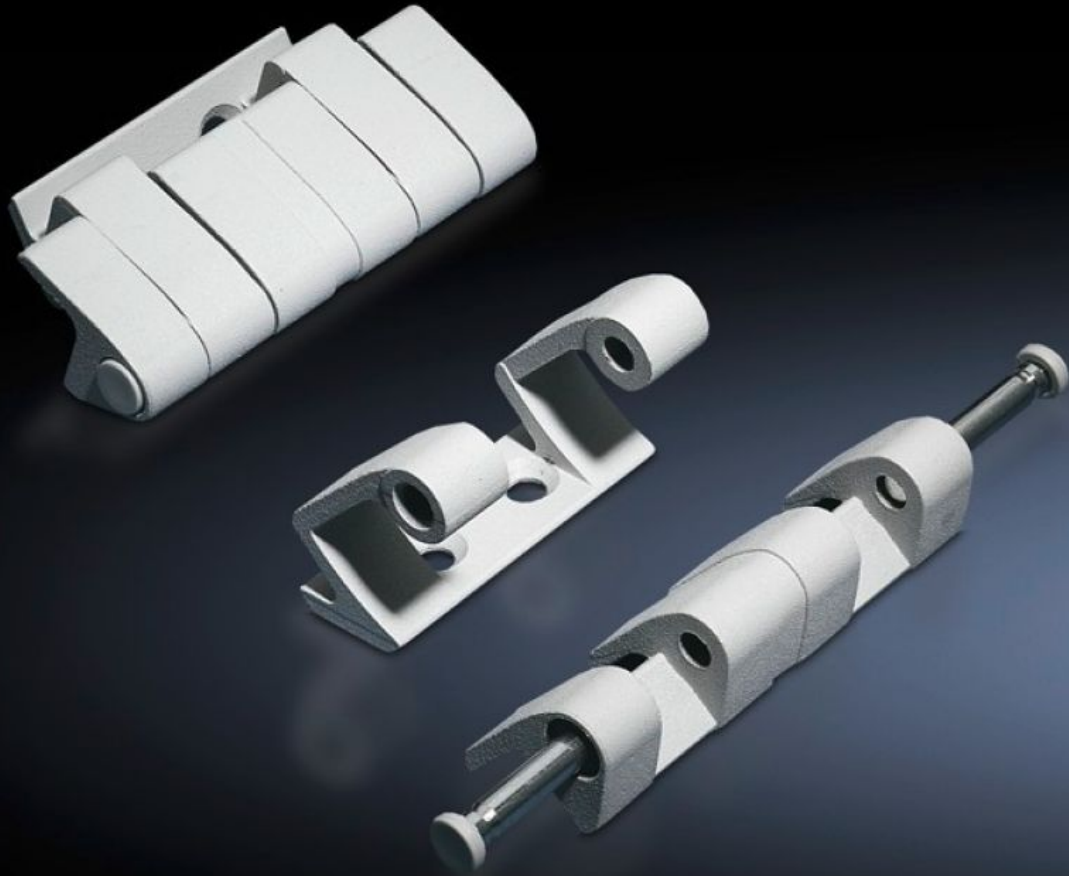

## SZ 8701.180 180° hinge

State: 8/11/2025 (Source: rittal.com/in-en)

ENCLOSURES

POWER DISTRIBUTION

CLIMATE CONTROL

IT INFRASTRUCTURE

SOFTWARE & SERVICES

FRIEDHELM LOH GROUP

# SZ 8701.180 - 180° hinge

To extend the door opening angle to 180°

## Features

Model No.	SZ 8701.180
Material	Die-cast zinc
Colour	Matt nickel-plated
Supply includes	Assembly parts
Door opening angle	180°
Note	The protection category of the enclosure may be reduced. The doors must be hinged on the same side when enclosures are bayed.
Suitable for door variant	Sheet steel door Stainless steel door
To fit enclosure type	TS VX SE
Packs of	4 pc(s).
Net weight	0.92
Gross weight	0.964
Customs tariff number	83021000
EAN	4028177300057
ETIM 9	EC001167
ECLASS 8.0	27409219