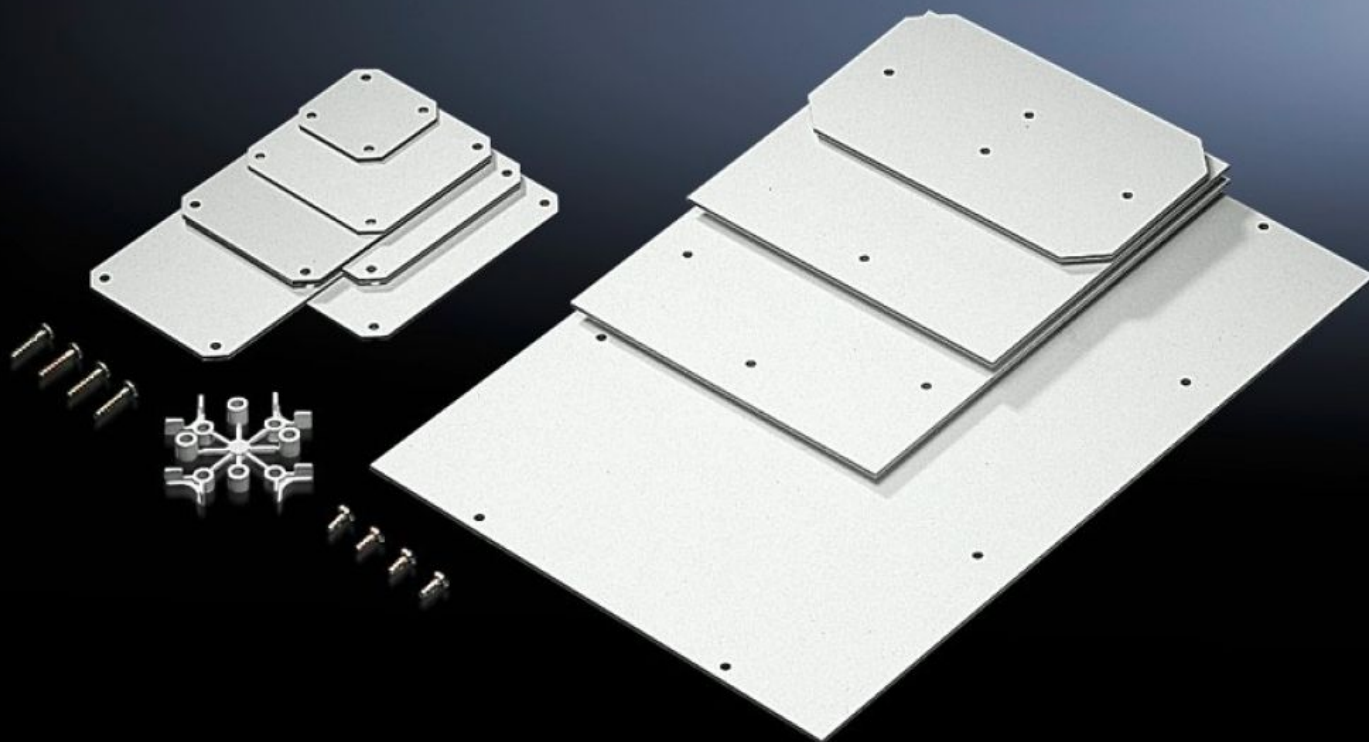

Rittal – The System.

Faster – better – everywhere.

PK 9548.000 Mounting plate

State: 4/11/2025 (Source: rittal.com/in-en)

ENCLOSURES

POWER DISTRIBUTION

CLIMATE CONTROL

IT INFRASTRUCTURE

SOFTWARE & SERVICES

FRIEDHELM LOH GROUP

PK 9548.000 - Mounting plate for PK

For individual interior installation.

Features

Model No.	PK 9548.000
Product description	For individual interior installation.
Material	2.5 mm melamine phenol-coated laminated paper
Colour	RAL 7035
Supply includes	Mounting plate Self-tapping assembly screws
Dimensions mounting plate (W x H)	150 mm x 150 mm
To fit	Enclosure type: PK Width: = 182 mm Height: = 180 mm
Packs of	10 pc(s).
Net weight	0.91
Gross weight	1.07
Customs tariff number	39269097
EAN	4028177140097
ETIM 9	EC000213
ECLASS 8.0	27409216