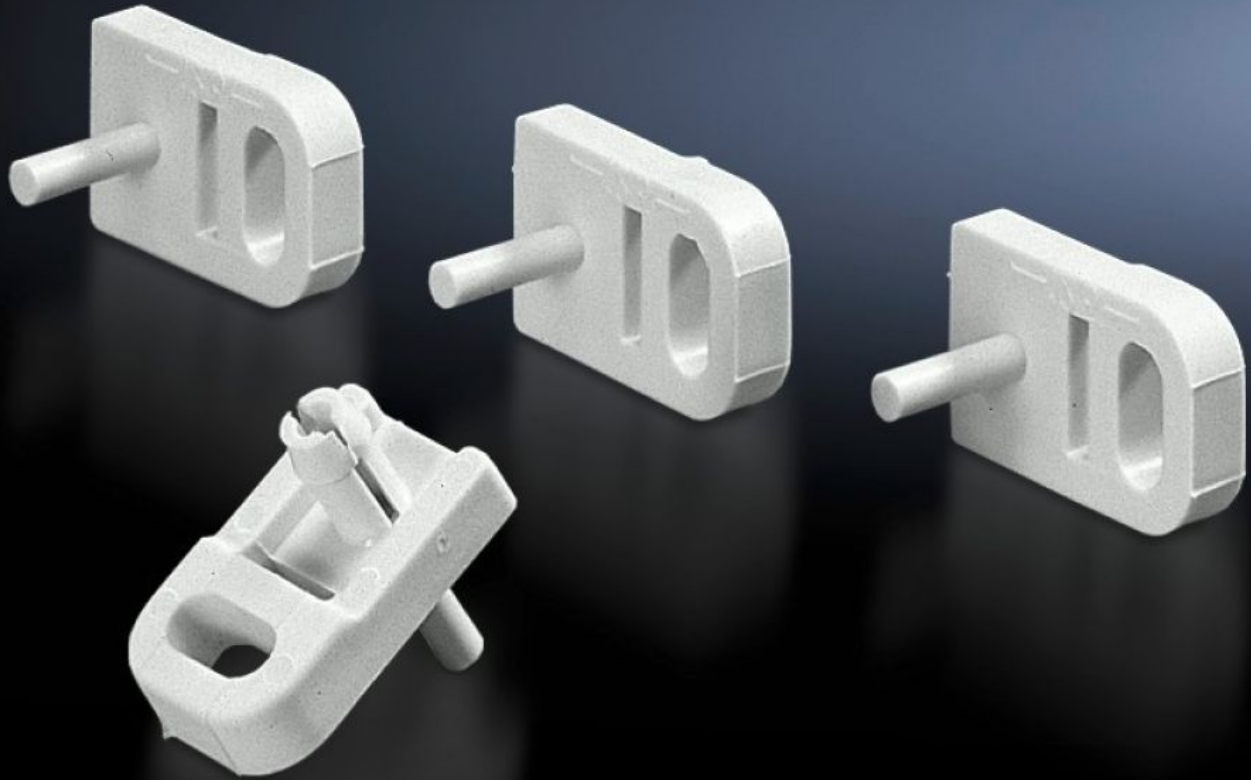

Rittal – The System.

Faster – better – everywhere.

PK 9583.000

Wall mounting bracket

State: 2/7/2026 (Source: rittal.com/in-en)

ENCLOSURES

POWER DISTRIBUTION

CLIMATE CONTROL

IT INFRASTRUCTURE

SOFTWARE & SERVICES

FRIEDHELM LOH GROUP

PK 9583.000 - Wall mounting bracket for PK

For all PK enclosures.

Features

Model No.	PK 9583.000
Product description	The enclosure can be screwed to the wall using four wall mounting brackets. The bracket is securely attached to the enclosure by means of pins.
Applications	For all PK enclosures
Material	Polyamide, grey
Colour	Similar to RAL 7035
Packs of	40 pc(s).
Net weight	0.04 kg
Gross weight	0.151 kg
Customs tariff number	83024900
ETIM 9	EC002625
ECLASS 8.0	27189234
Product description	PK Wall mounting bracket for PK