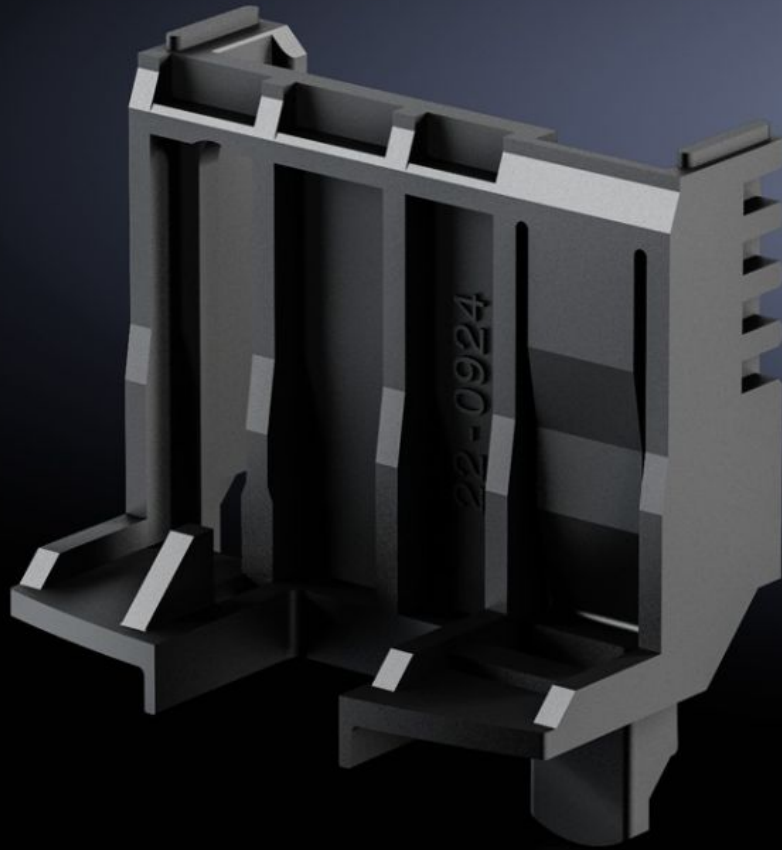

Rittal – The System.

Faster – better – everywhere.

SV 9635.620 Positioner

State: 8/7/2026 (Source: rittal.com/in-en)

ENCLOSURES

POWER DISTRIBUTION

CLIMATE CONTROL

IT INFRASTRUCTURE

SOFTWARE & SERVICES

FRIEDHELM LOH GROUP

SV 9635.620 - Positioner for Comfort component adaptors

For attaching starter and reversing combinations on the Comfort component adaptor with adjustable support rail.

Features

Model No.	SV 9635.620
Product description	For attaching equipment and reverser combinations.
Material	Polyamide Fire protection corresponding to UL 94-V0
Colour	RAL 9005
Dimensions	Width: 45 mm Height: 47.5 mm
To fit manufacturer (model)	Eaton (PKZ/PKE size 0)
Packs of	10 pc(s).
Net weight	0.05 kg
Gross weight	0.121 kg
Customs tariff number	73269098
ETIM 9	EC002270
ECLASS 8.0	27400613
Product description	SV Positioner, for component adaptor (Comfort), WH: 45x35 mm