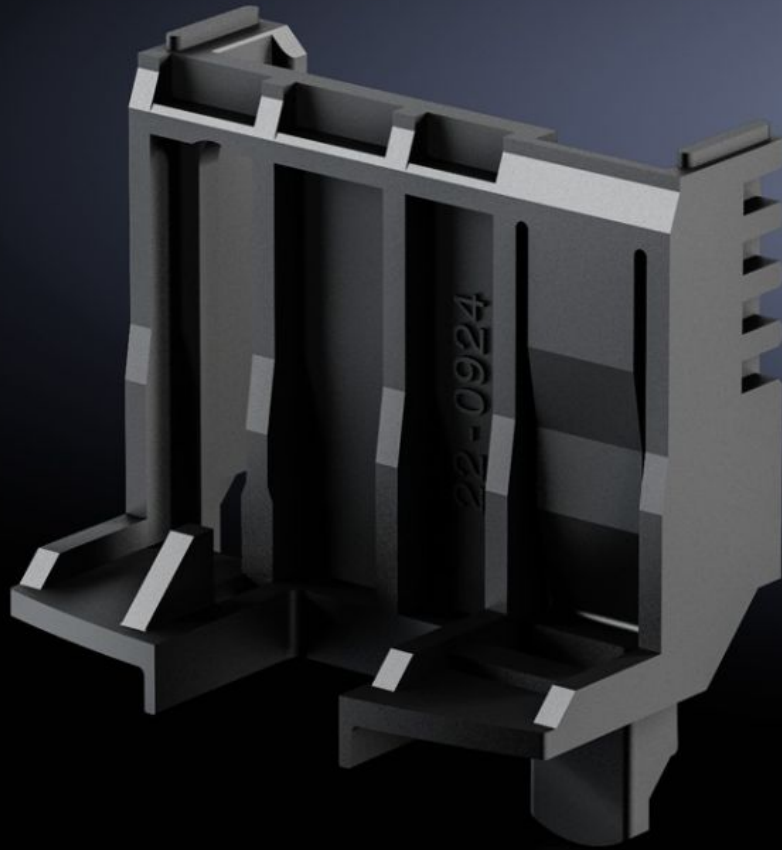

Rittal – The System.

Faster – better – everywhere.

SV 9635.620 Positioner

State: 23/5/2026 (Source: rittal.com/in-en)

ENCLOSURES

POWER DISTRIBUTION

CLIMATE CONTROL

IT INFRASTRUCTURE

SOFTWARE & SERVICES

FRIEDHELM LOH GROUP

SV 9635.620 - Positioner for Comfort component adaptors

For attaching starter and reversing combinations on the Comfort component adaptor with adjustable support rail.

Features

Model No.	SV 9635.620
Product description	For attaching equipment and reverser combinations.
Material	Polyamide Fire protection corresponding to UL 94-V0
Colour	RAL 9005
Dimensions	Width: 45 mm Height: 47.5 mm
To fit manufacturer (model)	Eaton (PKZ/PKE size 0)
Packs of	10 pc(s).
Net weight	0.05 kg
Gross weight	0.121 kg
Customs tariff number	73269098
ETIM 9	EC002270
ECLASS 8.0	27400613
Product description	SV Positioner, for component adaptor (Comfort), WH: 45x35 mm