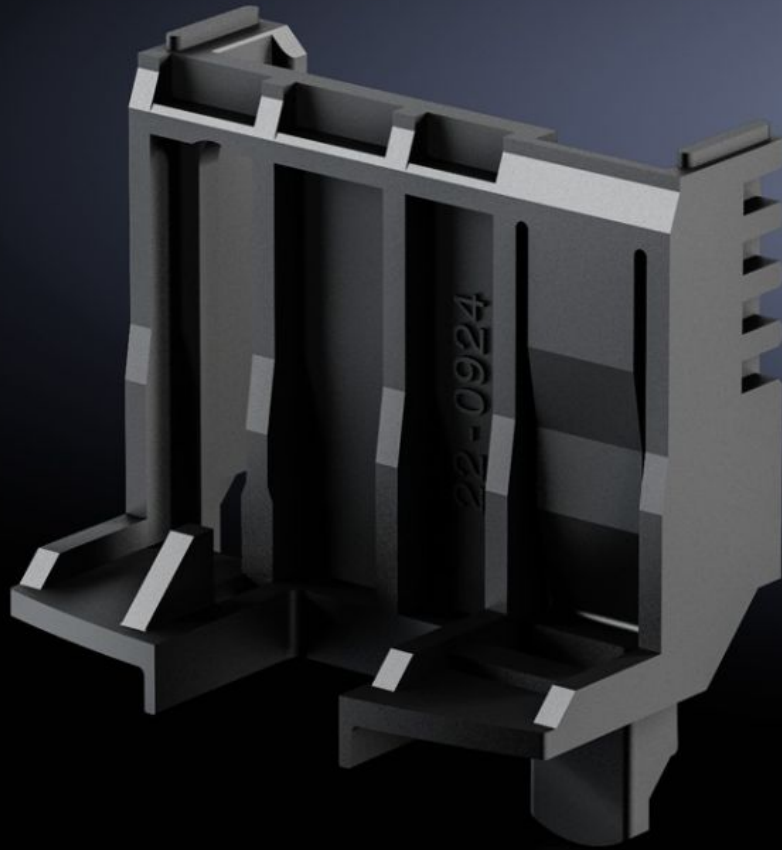

Rittal – The System.

Faster – better – everywhere.

SV 9635.620 Positioner

State: 23/5/2026 (Source: rittal.com/in-en)

ENCLOSURES

POWER DISTRIBUTION

CLIMATE CONTROL

IT INFRASTRUCTURE

SOFTWARE & SERVICES

FRIEDHELM LOH GROUP