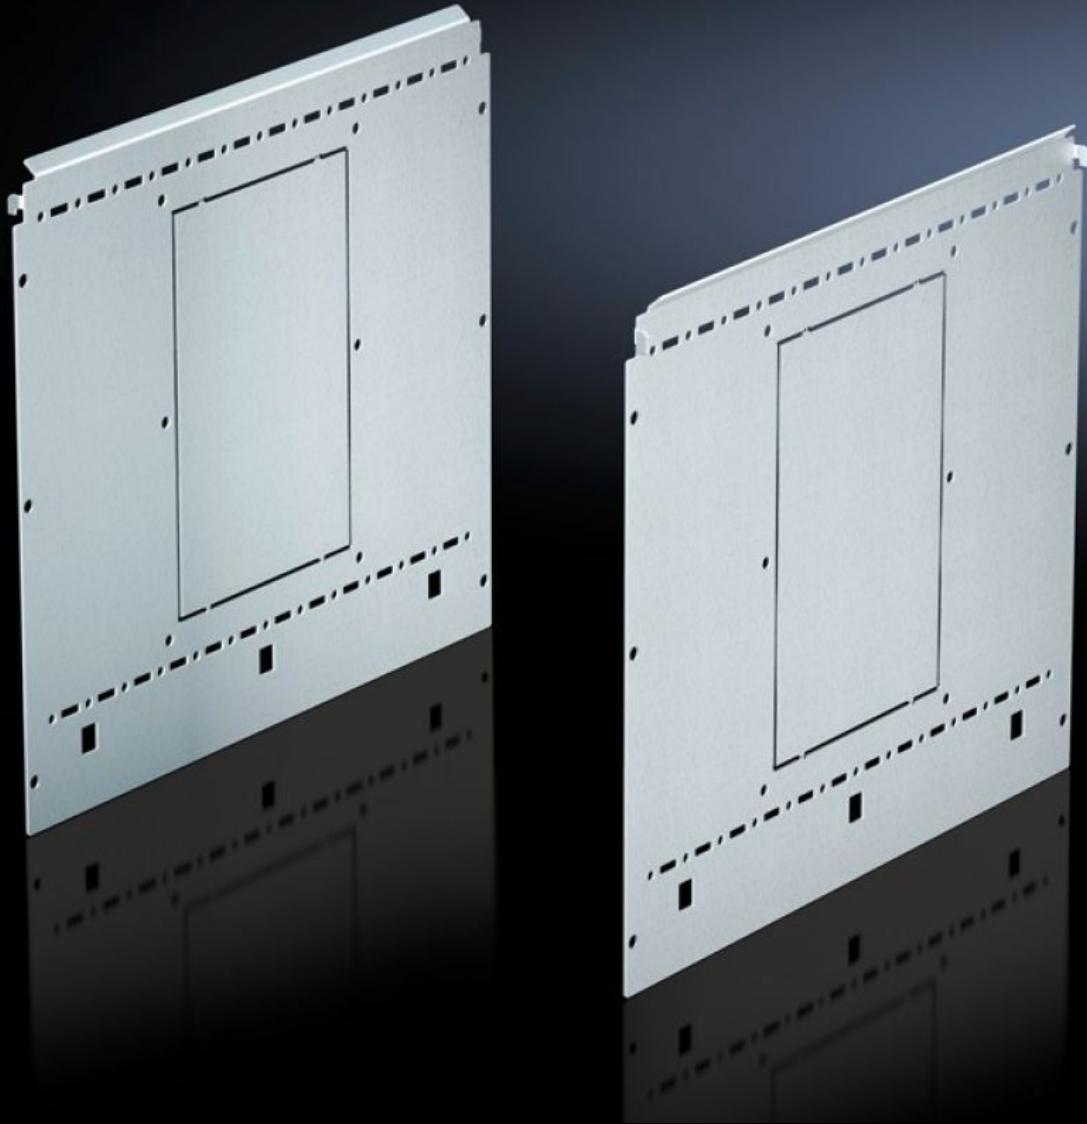

**Rittal – The System.**

Faster – better – everywhere.

**SV 9673.044**

**Compartment side panel module**

State: 12/5/2026 (Source: [rittal.com/in-en](http://rittal.com/in-en))

ENCLOSURES

POWER DISTRIBUTION

CLIMATE CONTROL

# SV 9673.044 - Compartment side panel module for internal compartmentalisation

Side divider panel for compartments, for locating into the TS pitch pattern.

## Features

Model No.	SV 9673.044
Product description	Side divider panel for compartments, for locating into the TS pitch pattern. Prepared for the location of mounting brackets for horizontal compartment dividers or mounting plates. Two TS system punchings allow the use of additional TS accessories. The side panel modules for reduced compartment depth and an auxiliary construction using TS punched rails 17 x 17 mm can be used to provide a separate enclosure space in the side panel area, e.g. for the provision of a busbar system.
Material	Sheet steel, 1.5 mm
Surface finish	Zinc-plated
Supply includes	Assembly parts
For compartment depth	400 mm
Dimensions	Height: 400 mm
Packs of	2 pc(s).
Net weight	3.1 kg
Customs tariff number	73269098
ETIM 9	EC002525
ECLASS 8.0	27400613

# Features

---

Product description

SV Compartment side panel module, H: 400 mm, for D: 400 mm