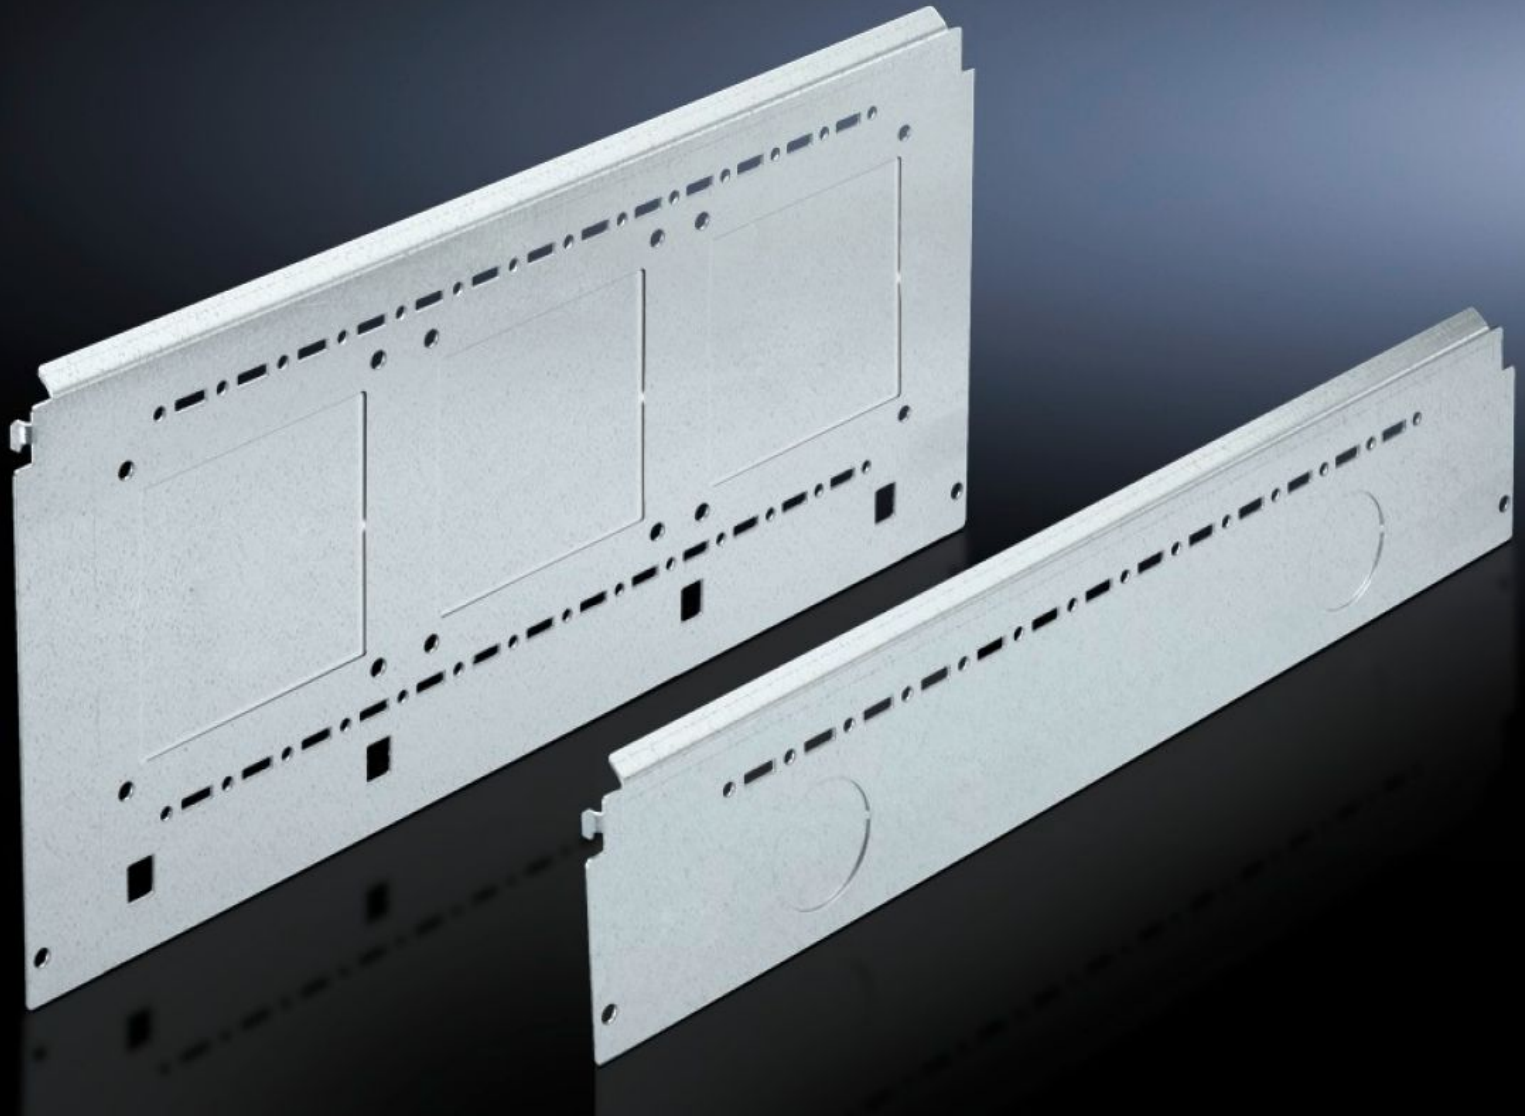

Rittal – The System.

Faster – better – everywhere.

SV 9673.065

Compartment side panel module

State: 14/2/2026 (Source: rittal.com/in-en)

ENCLOSURES

POWER DISTRIBUTION

CLIMATE CONTROL

IT INFRASTRUCTURE

SOFTWARE & SERVICES

FRIEDHELM LOH GROUP

SV 9673.065 - Compartment side panel module for internal compartmentalisation

Side divider panel for compartments, for locating into the TS pitch pattern.

Features

Model No.	SV 9673.065
Product description	Side divider panel for compartments, for locating into the TS pitch pattern. Prepared for the location of mounting brackets for horizontal compartment dividers or mounting plates. Two TS system punchings allow the use of additional TS accessories. The side panel modules for reduced compartment depth and an auxiliary construction using TS punched rails 17 x 17 mm can be used to provide a separate enclosure space in the side panel area, e.g. for the provision of a busbar system.
Material	Sheet steel, 1.5 mm
Surface finish	Zinc-plated
Supply includes	Assembly parts
For compartment depth	600 mm
Dimensions	Height: 150 mm
Packs of	6 pc(s).
Net weight	5.034
Gross weight	5.3
Customs tariff number	73269098
EAN	4028177543348