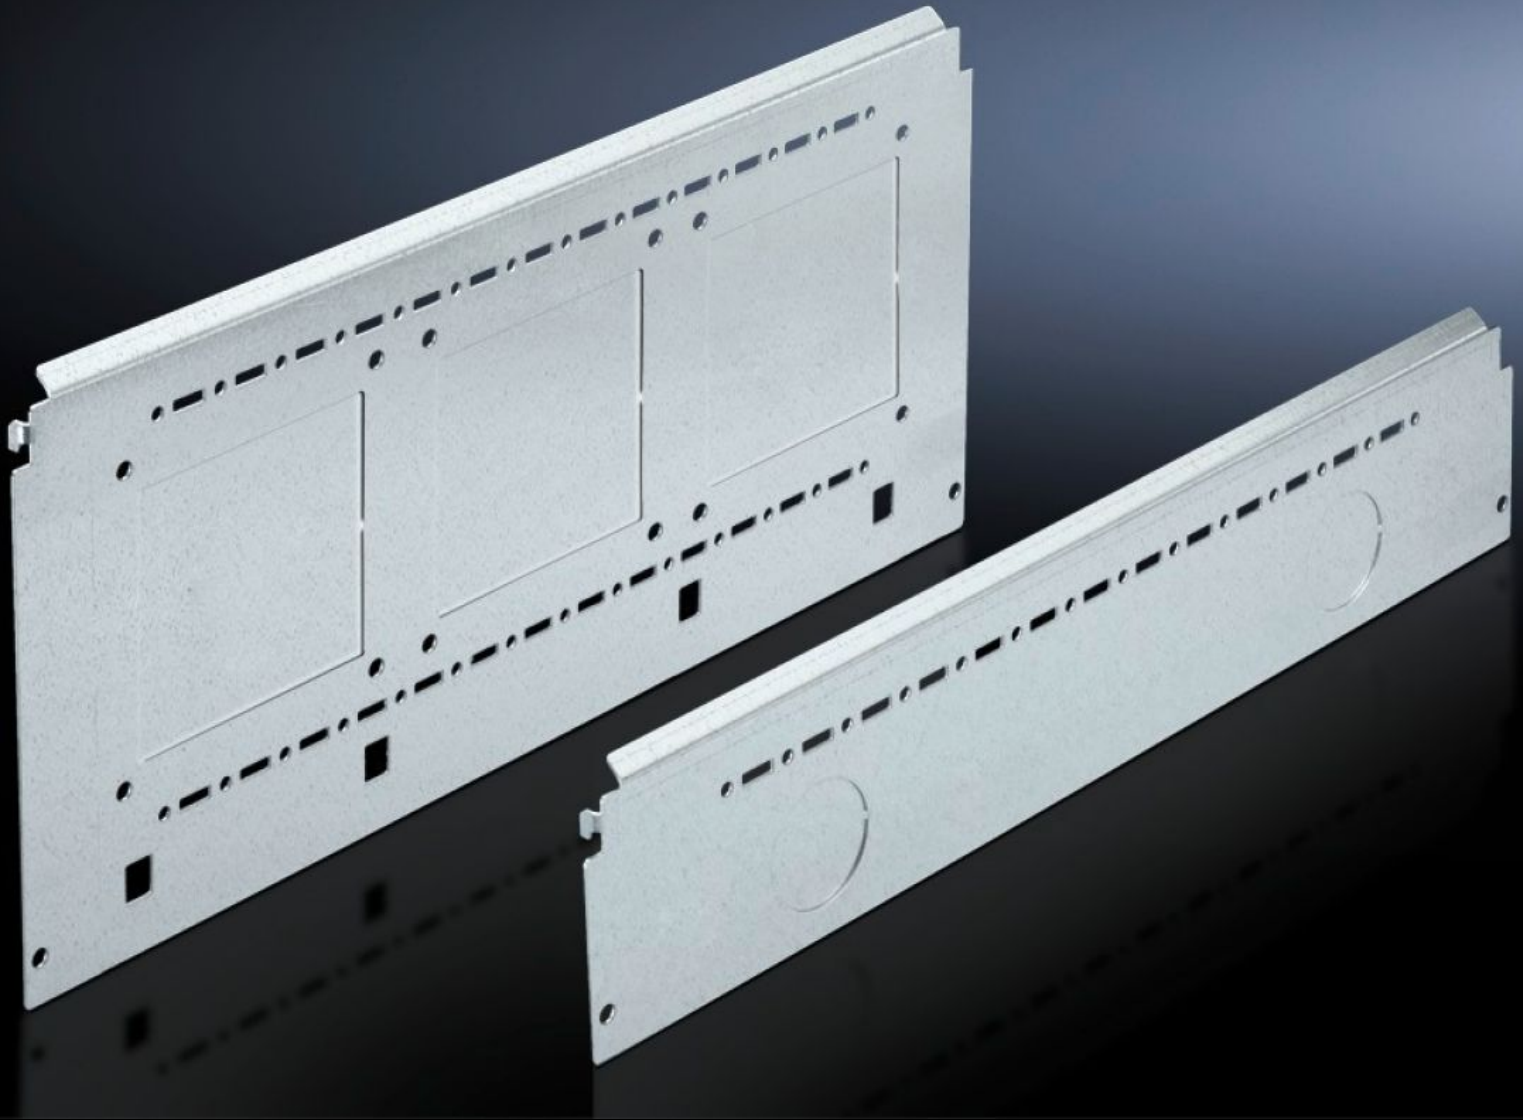

Rittal – The System.

Faster – better – everywhere.

SV 9673.066

Compartment side panel module

State: 9/6/2026 (Source: rittal.com/in-en)

ENCLOSURES

POWER DISTRIBUTION

CLIMATE CONTROL

IT INFRASTRUCTURE

SOFTWARE & SERVICES

FRIEDHELM LOH GROUP

SV 9673.066 - Compartment side panel module for internal compartmentalisation

Side divider panel for compartments, for locating into the TS pitch pattern.

Features

| | |
|-----------------------|---|
| Model No. | SV 9673.066 |
| Product description | Side divider panel for compartments, for locating into the TS pitch pattern. Prepared for the location of mounting brackets for horizontal compartment dividers or mounting plates. Two TS system punchings allow the use of additional TS accessories. The side panel modules for reduced compartment depth and an auxiliary construction using TS punched rails 17 x 17 mm can be used to provide a separate enclosure space in the side panel area, e.g. for the provision of a busbar system. |
| Material | Sheet steel, 1.5 mm |
| Surface finish | Zinc-plated |
| Supply includes | Assembly parts |
| For compartment depth | 600 mm |
| Dimensions | Height: 600 mm |
| Packs of | 2 pc(s). |
| Net weight | 7 kg |
| Gross weight | 7.66 kg |
| Customs tariff number | 73269098 |
| ETIM 9 | EC002525 |

Features

ECLASS 8.0

27400613

Product description

SV Compartment side panel module, H: 600 mm, for D: 600 mm