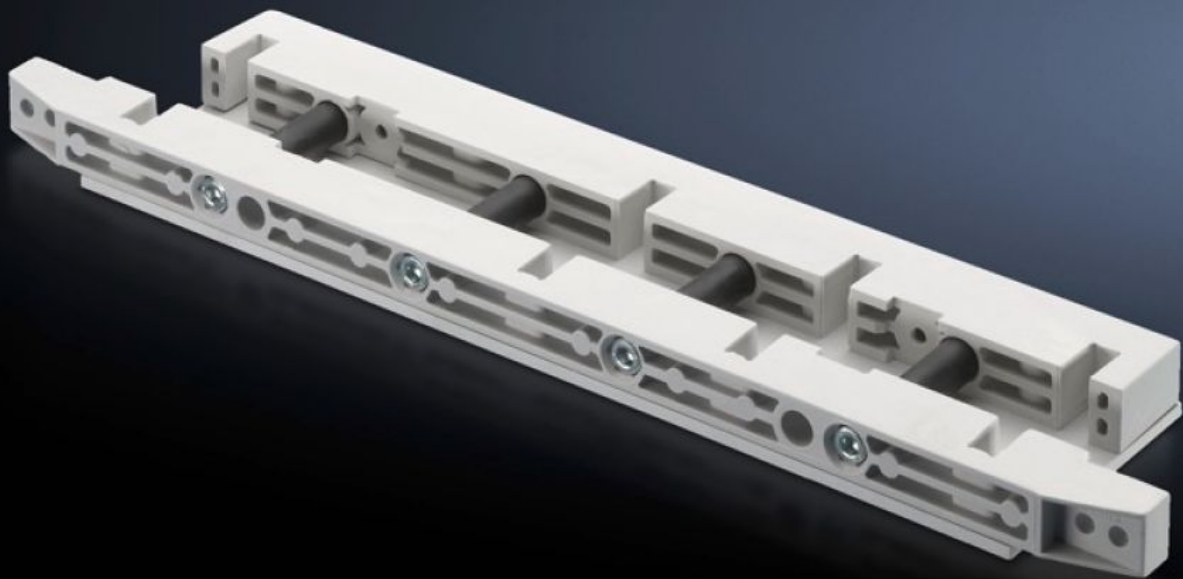

Rittal – The System.

Faster – better – everywhere.

SV 9674.436

End support

State: 11/5/2026 (Source: rittal.com/in-en)

ENCLOSURES

POWER DISTRIBUTION

CLIMATE CONTROL

IT INFRASTRUCTURE

SOFTWARE & SERVICES

FRIEDHELM LOH GROUP