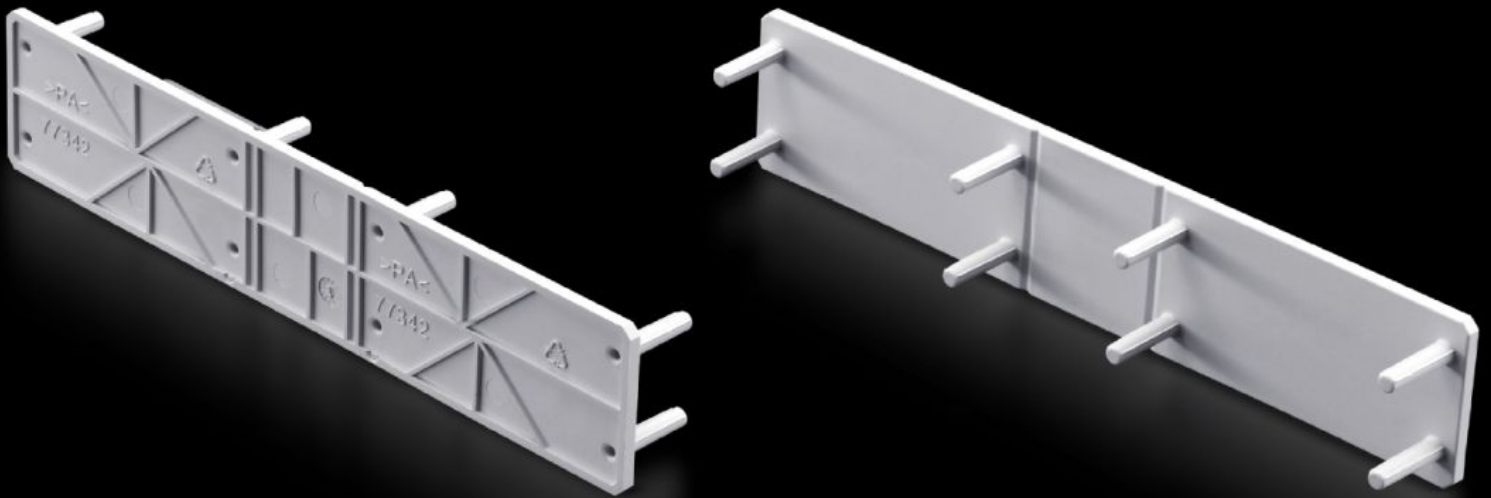

Rittal – The System.

Faster – better – everywhere.

SV 9677.415 Cover

State: 9/6/2026 (Source: rittal.com/in-en)

ENCLOSURES

POWER DISTRIBUTION

CLIMATE CONTROL

IT INFRASTRUCTURE

SOFTWARE & SERVICES

FRIEDHELM LOH GROUP