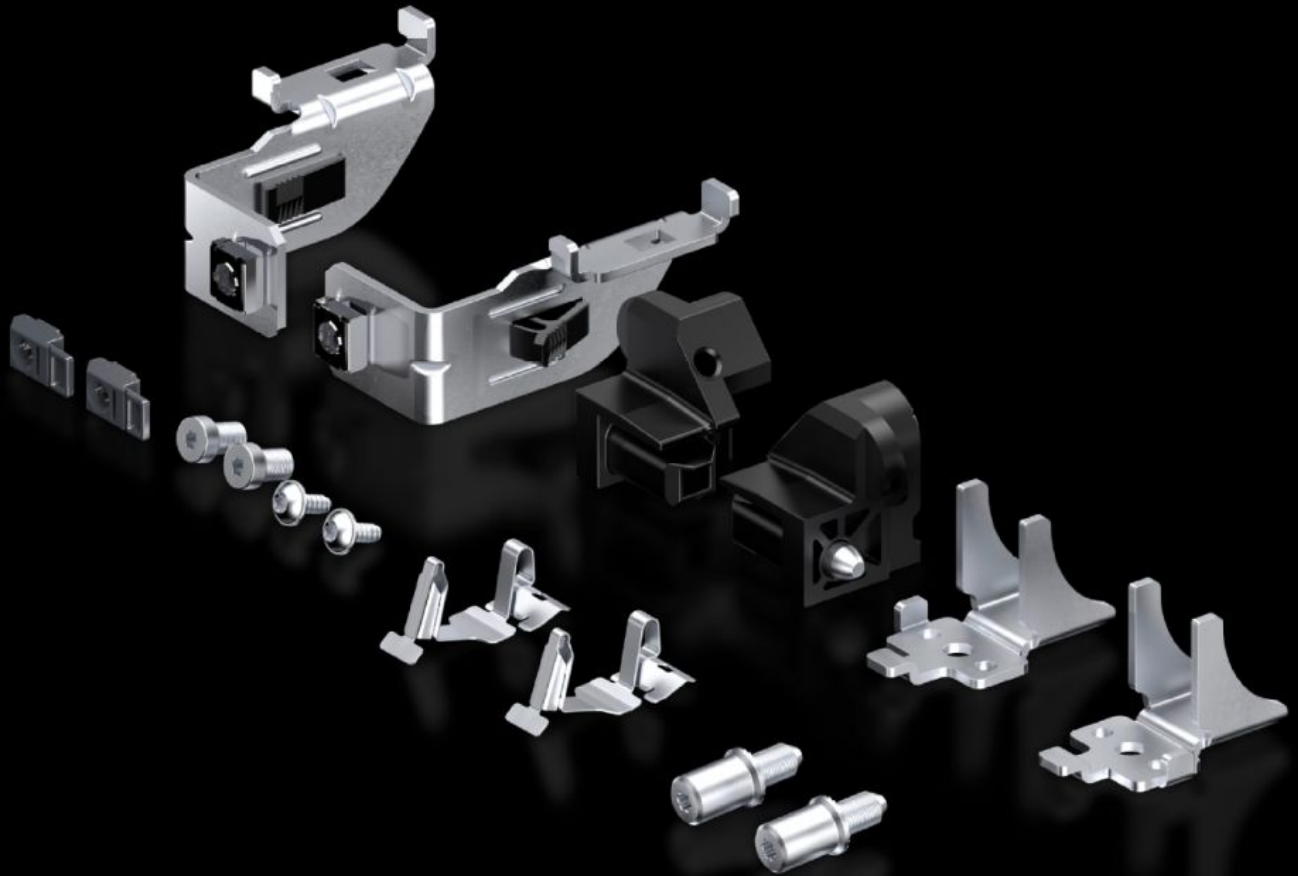

Rittal – The System.

Faster – better – everywhere.

TS 5050.063

マウンティングプレート固定具

State: 2026/07/11 (Source: rittal.com/jp-ja)

ENCLOSURES

POWER DISTRIBUTION

CLIMATE CONTROL

IT INFRASTRUCTURE

SOFTWARE & SERVICES

FRIEDHELM LOH GROUP