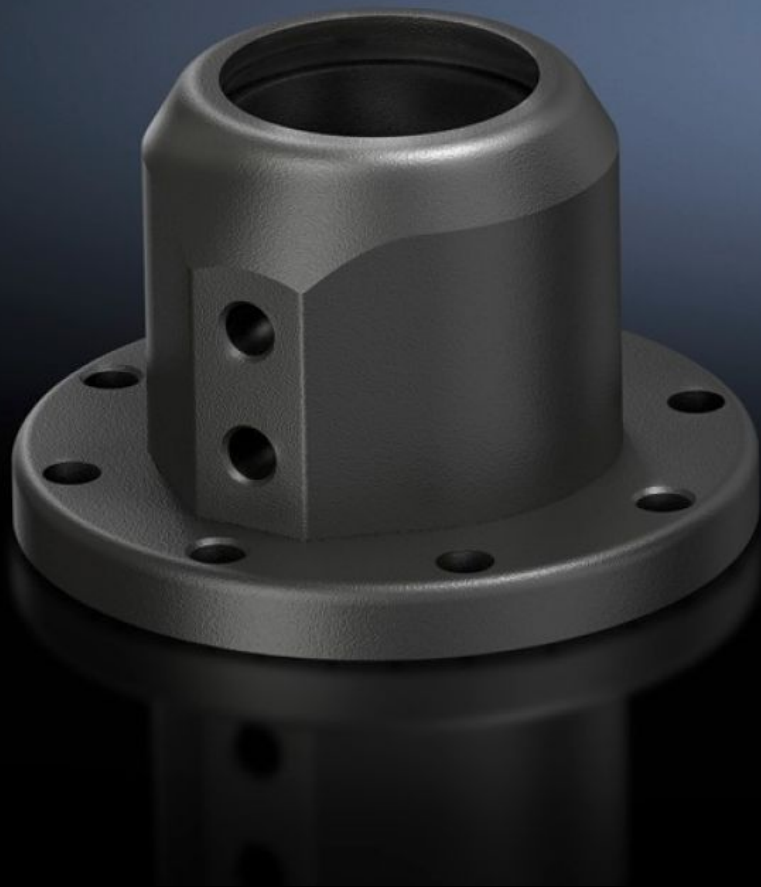

**Rittal – The System.**

Faster – better – everywhere.

**CP 6501.110**

**벽면/하부 장착 브래킷 CP 40, 강철**

상태: 2026. 5. 13 (원천: [rittal.com/kr-ko](http://rittal.com/kr-ko))

ENCLOSURES

POWER DISTRIBUTION

CLIMATE CONTROL