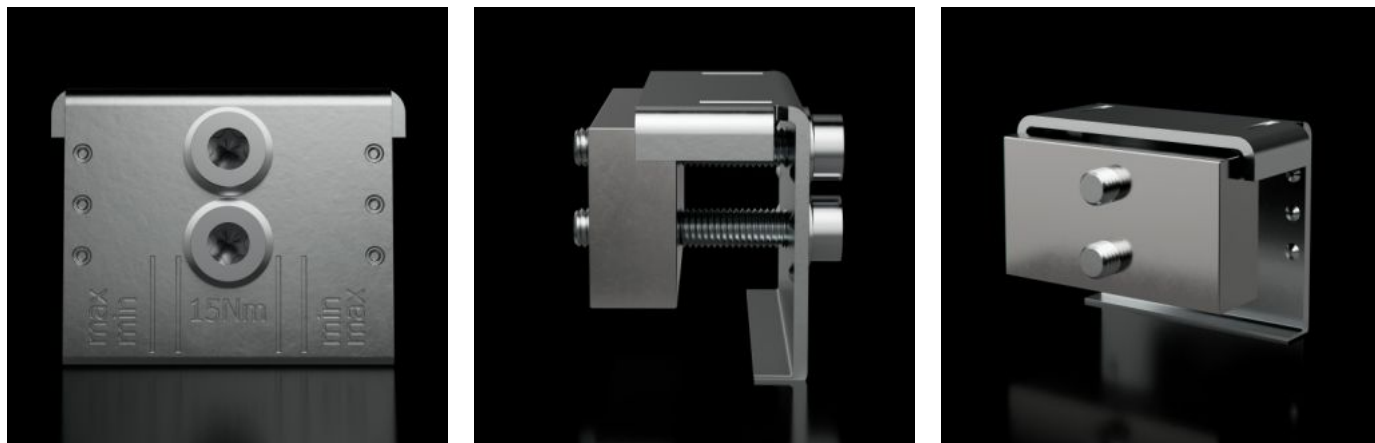

Rittal – The System.

Faster – better – everywhere.

RX 9365.003

RiLineX baying connector

Состояние: 25.05.2026 (Источник: rittal.com/kz-ru)

ENCLOSURES

POWER DISTRIBUTION

CLIMATE CONTROL

IT INFRASTRUCTURE

SOFTWARE & SERVICES

FRIEDHELM LOH GROUP

RX 9365.003 - RiLineX baying connector для шин

Short busbar connector for the baying set, for connecting modular RiLineX boards. The 3-pole baying set (9360103) is additionally required.

Функции

Арт. №	RX 9365.003
Материал	Upper part: Sheet steel, zinc-plated Contact plate: E-Cu, tin-plated
Номинальный ток (макс.)	800 А
Размер	Ширина: 45 мм
Подходит для шин	15 x 5/10 20 x 5/10 30 x 5/10
Упаковка	3 шт.
Вес нетто	0,564 kg
Gross weight	0,572 kg
Доля меди (кг / штук)	0,339
PCF per pack (cradle-to-gate)	3,15
Код ТНВЭД	73269098
ETIM 9	EC002622

Функции

Описание продукта

Short busbar connector for the baying set, for connecting modular RiLineX boards. The 3-pole baying set (9360103) is additionally required. For E-Cu 15x5-30x10 mm, L: 45 mm

Одобрения