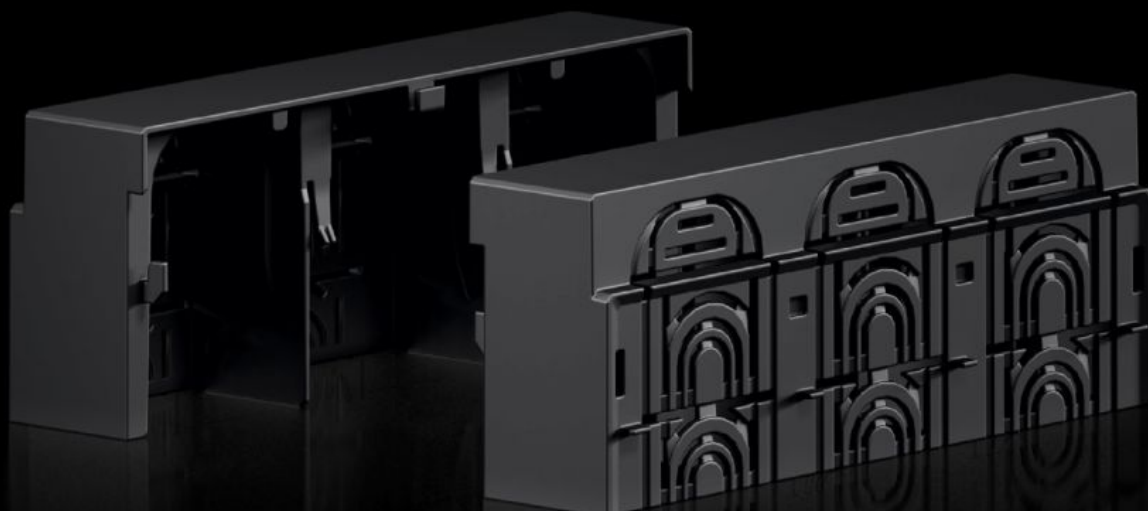

Rittal – The System.

Faster – better – everywhere.

RX 9365.532

RiLineX connection space cover

Состояние: 03.04.2026 (Источник: rittal.com/kz-ru)

ENCLOSURES

POWER DISTRIBUTION

CLIMATE CONTROL

IT INFRASTRUCTURE

SOFTWARE & SERVICES

FRIEDHELM LOH GROUP