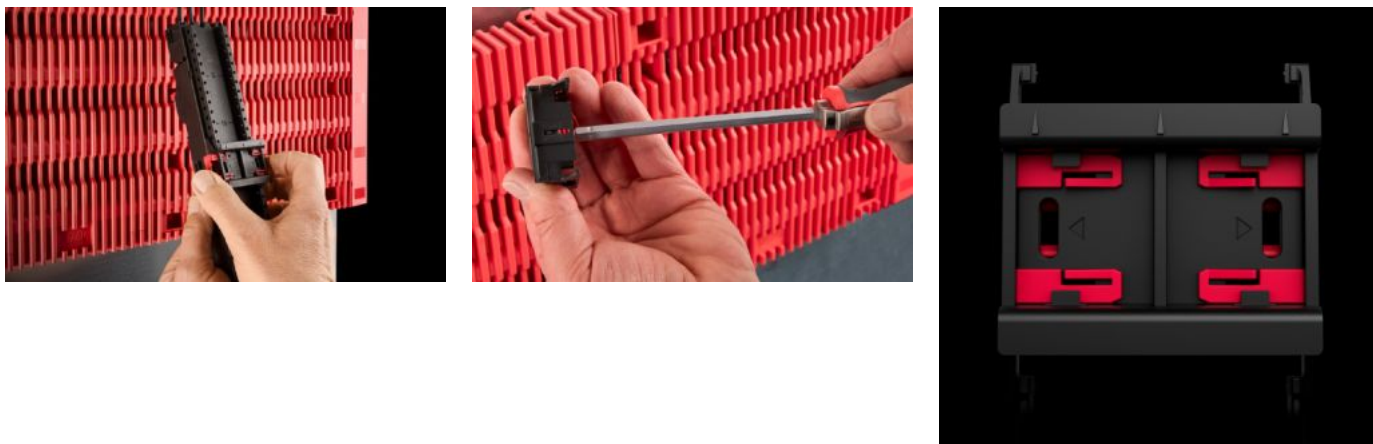

Rittal – The System.

Faster – better – everywhere.

RX 9365.725

RiLineX support rail for component adaptor

Состояние: 25.05.2026 (Источник: rittal.com/kz-ru)

ENCLOSURES

POWER DISTRIBUTION

CLIMATE CONTROL

IT INFRASTRUCTURE

SOFTWARE & SERVICES

FRIEDHELM LOH GROUP

RX 9365.725 - RiLineX support rail for component adaptor

RiLineX support rails for component adaptors in width 54 mm for 60 mm busbar systems. For mounting top-mounted equipment with snap fastening on component adaptors and component supports.

Функции

ETIM 9

EC001285

Описание продукта

RiLineX support rails for component adaptors in width 54 mm for 60 mm busbar systems. For mounting top-mounted equipment with snap fastening on component adaptors and component supports.