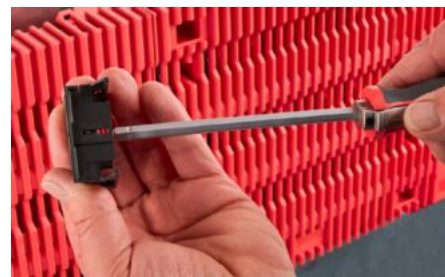

Rittal – The System.

Faster – better – everywhere.

RX 9365.745

RiLineX support rail for component adaptor

Состояние: 04.04.2026 (Источник: rittal.com/kz-ru)

ENCLOSURES

POWER DISTRIBUTION

CLIMATE CONTROL

IT INFRASTRUCTURE

SOFTWARE & SERVICES

FRIEDHELM LOH GROUP

RX 9365.745 - RiLineX support rail for component adaptor

RiLineX support rails for component adaptors in width 54 mm for 60 mm busbar systems. No anti-slip guard at the side. For mounting top-mounted equipment with snap fastening on component adaptors and component supports.

Функции

Описание продукта

RiLineX support rails for component adaptors in width 54 mm for 60 mm busbar systems. No anti-slip guard at the side. For mounting top-mounted equipment with snap fastening on component adaptors and component supports.