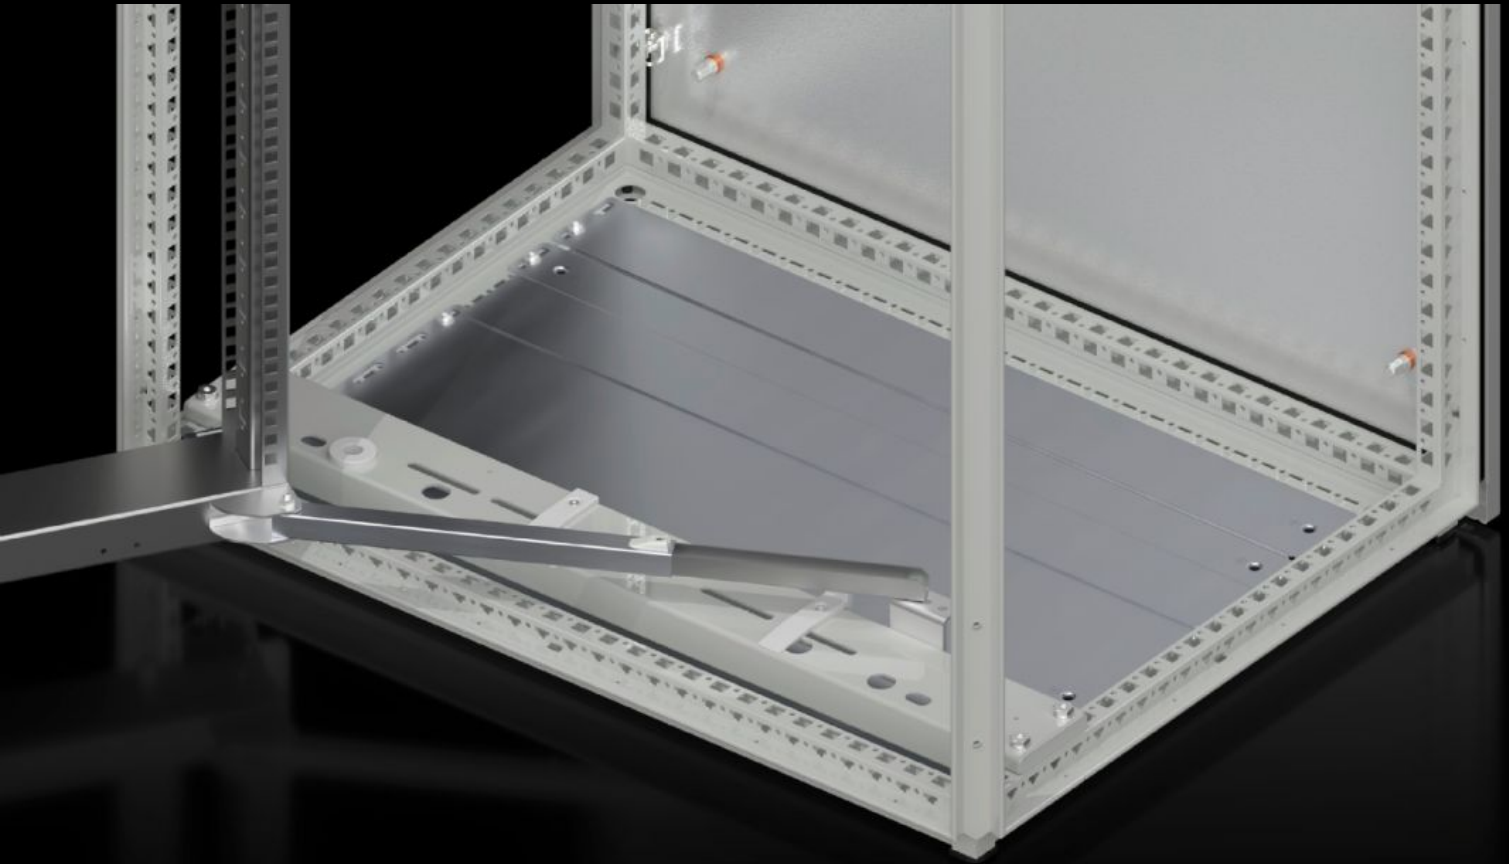

Rittal – The System.

Faster – better – everywhere.

SR 1980.200 Swing frame stay

State: 2025.9.6 (Source: rittal.com/lt-en)

ENCLOSURES

POWER DISTRIBUTION

CLIMATE CONTROL

IT INFRASTRUCTURE

SOFTWARE & SERVICES

FRIEDHELM LOH GROUP