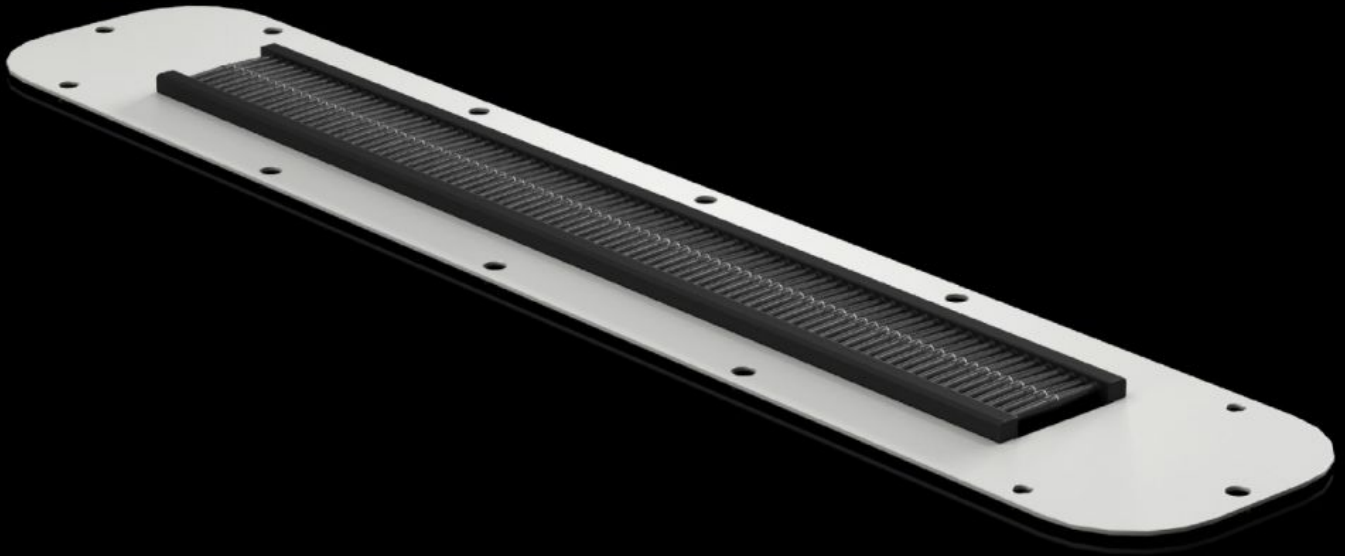

Rittal – The System.

Faster – better – everywhere.

AX 2260.060 Gland plates

State: 2026.4.6 (Source: rittal.com/lt-en)

ENCLOSURES

POWER DISTRIBUTION

CLIMATE CONTROL

IT INFRASTRUCTURE

SOFTWARE & SERVICES

FRIEDHELM LOH GROUP