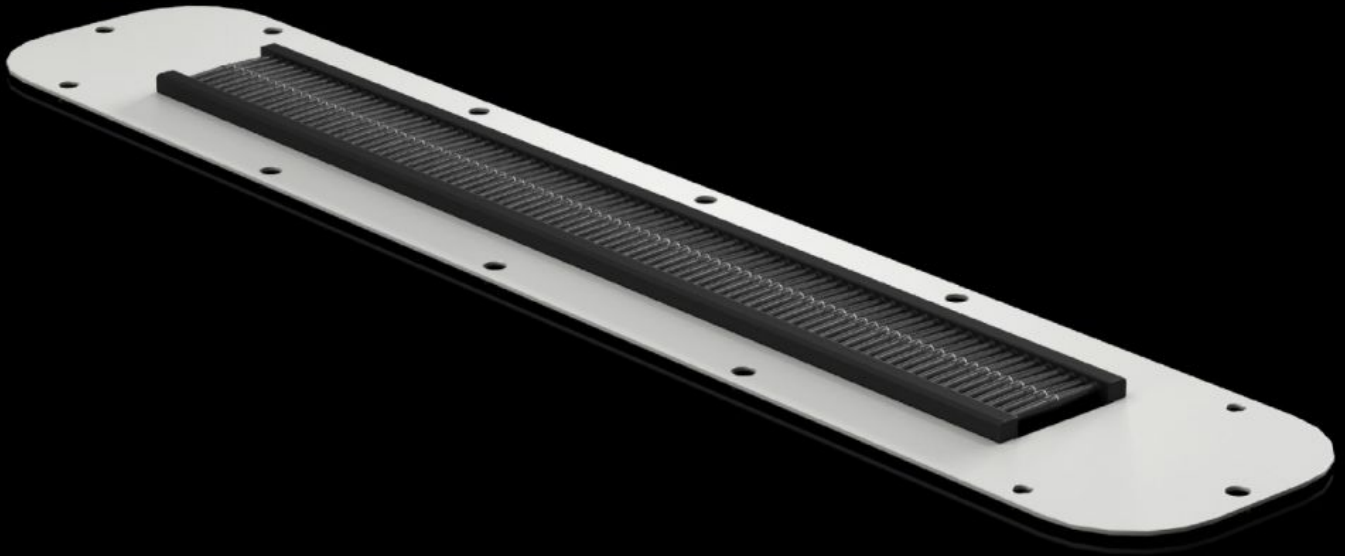

Rittal – The System.

Faster – better – everywhere.

AX 2260.060 Gland plates

State: 2026.6.18 (Source: rittal.com/lt-en)

ENCLOSURES

POWER DISTRIBUTION

CLIMATE CONTROL

IT INFRASTRUCTURE

SOFTWARE & SERVICES

FRIEDHELM LOH GROUP

AX 2260.060 - Gland plates for AX wall-mounted enclosure, 3-part

Features

Model No.	AX 2260.060
Design	with brush strip
Material	Sheet steel
Colour	RAL 7035
Packs of	1 pc(s).
Net weight	0.54 kg
Gross weight	0.544 kg
Customs tariff number	73079100
Product description	AX gland plate with brush strip, for AX wall-mounted enclosure, 3-part, sheet steel, RAL 7035