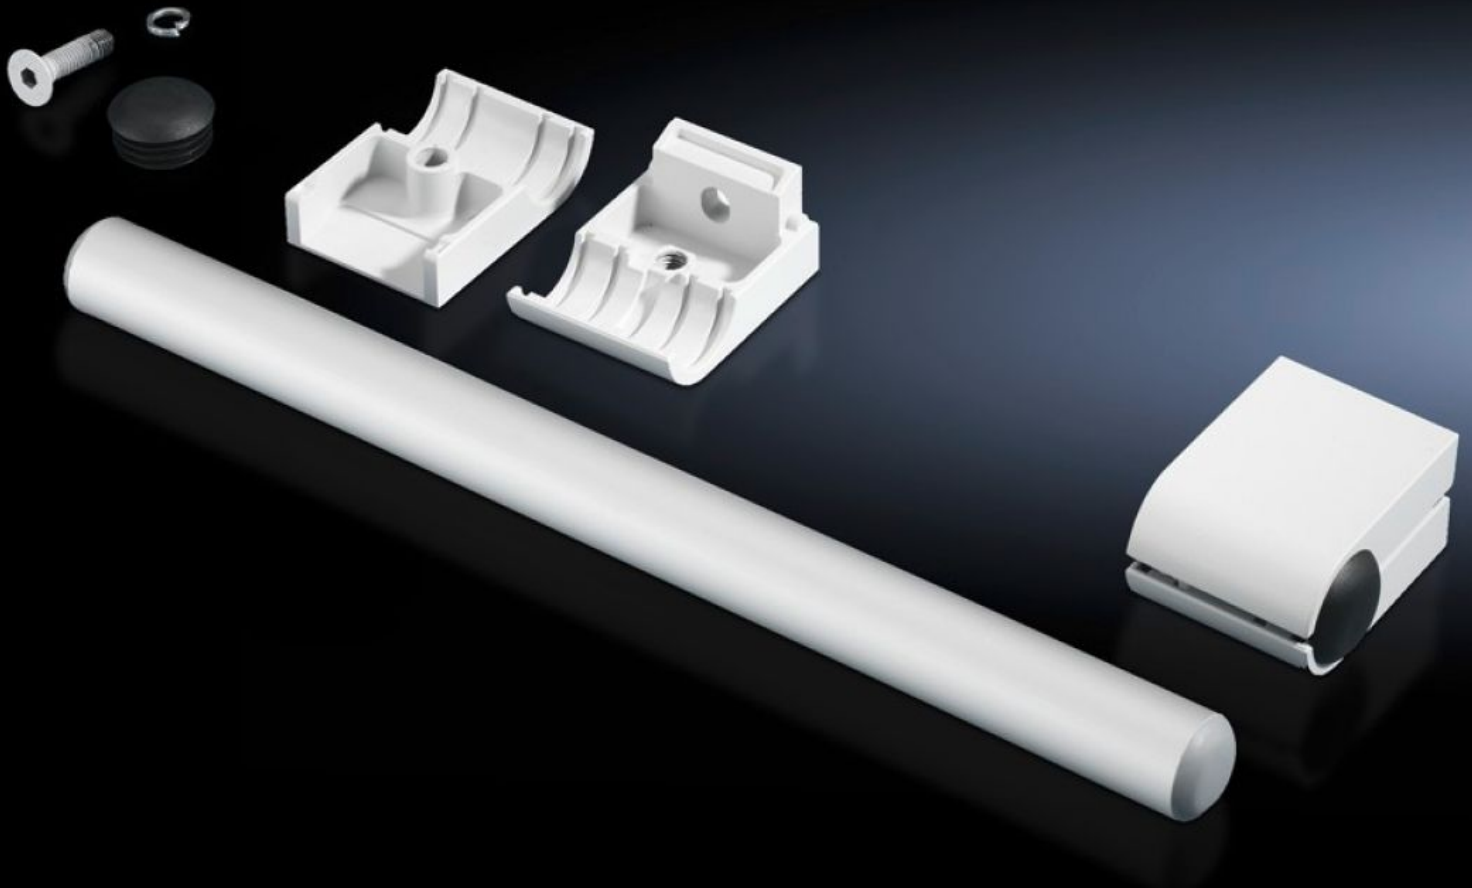

Rittal – The System.

Faster – better – everywhere.

SZ 2389.000

Handle set

State: 2026.4.30 (Source: rittal.com/lt-en)

ENCLOSURES

POWER DISTRIBUTION

CLIMATE CONTROL

IT INFRASTRUCTURE

SOFTWARE & SERVICES

FRIEDHELM LOH GROUP

SZ 2389.000 - Handle set

For vertical and horizontal mounting on all surfaces.

Features

Model No.	SZ 2389.000
Product description	For vertical and horizontal mounting on all surfaces.
Material	Handle tube: Aluminium Tube holder: Die-cast zinc
Surface finish	Handle tube: Natural anodised
Colour	Tube holder: RAL 7035
Supply includes	2 handle tubes 4 tube holders
Length	420 mm
Packs of	1 pc(s).
Net weight	1.34 kg
Gross weight	1.54 kg
Customs tariff number	83024110
ETIM 9	EC002626
ETIM 8	EC002626
ECLASS 8.0	27189266
Product description	SZ Handle set