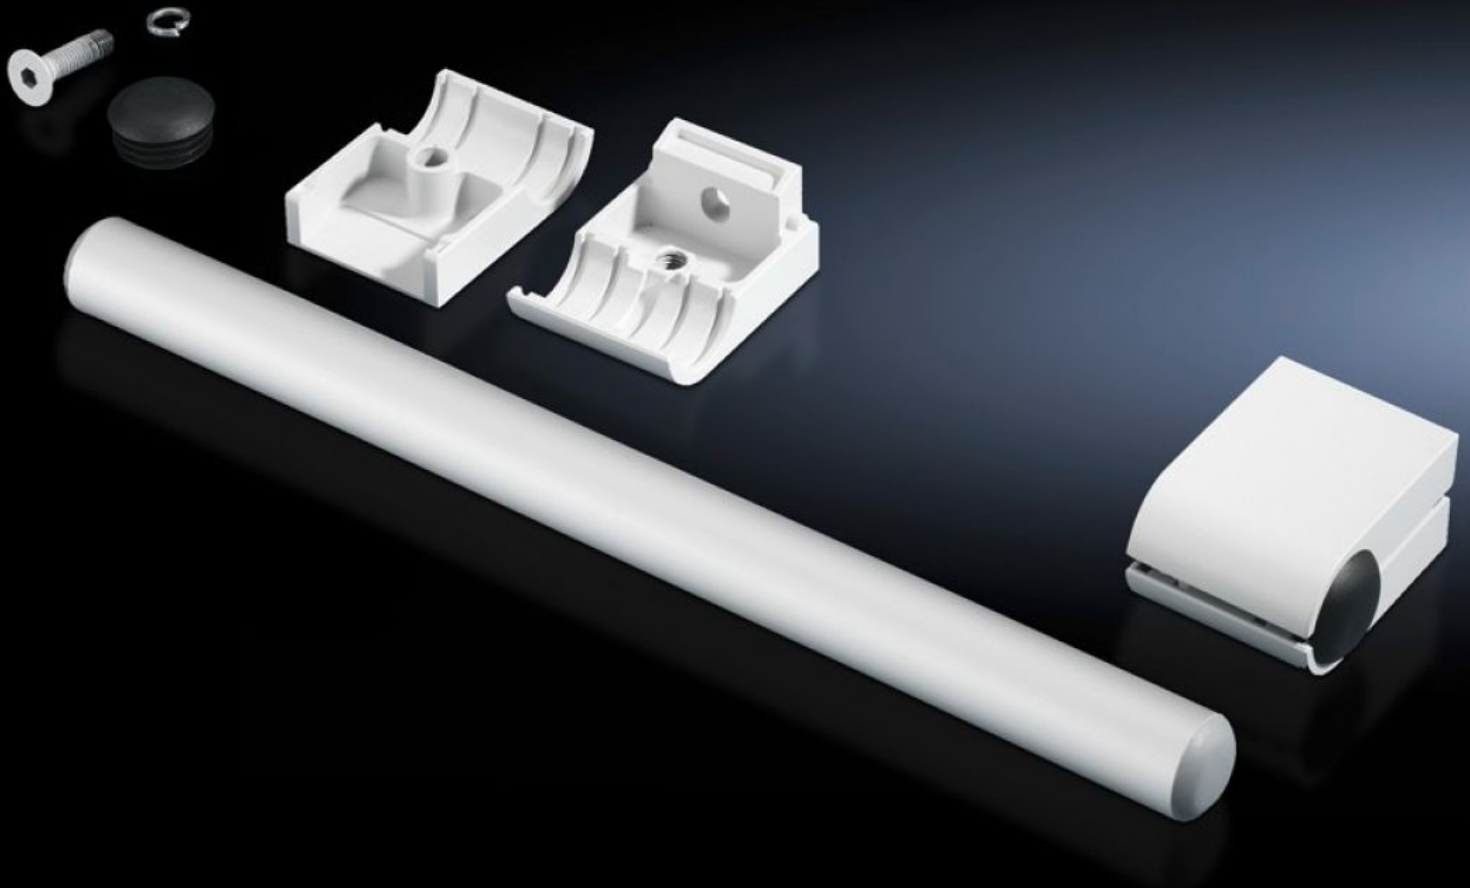

Rittal – The System.

Faster – better – everywhere.

SZ 2389.000

Handle set

State: 2026.6.5 (Source: rittal.com/lt-en)

ENCLOSURES

POWER DISTRIBUTION

CLIMATE CONTROL

IT INFRASTRUCTURE

SOFTWARE & SERVICES

FRIEDHELM LOH GROUP

SZ 2389.000 - Handle set

For vertical and horizontal mounting on all surfaces.

Features

Model No.	SZ 2389.000
Product description	For vertical and horizontal mounting on all surfaces.
Material	Handle tube: Aluminium Tube holder: Die-cast zinc
Surface finish	Handle tube: Natural anodised
Colour	Tube holder: RAL 7035
Supply includes	2 handle tubes 4 tube holders
Length	420 mm
Packs of	1 pc(s).
Net weight	1.34 kg
Gross weight	1.54 kg
Customs tariff number	83024110
ETIM 9	EC002626
ETIM 8	EC002626
ECLASS 8.0	27189266
Product description	SZ Handle set