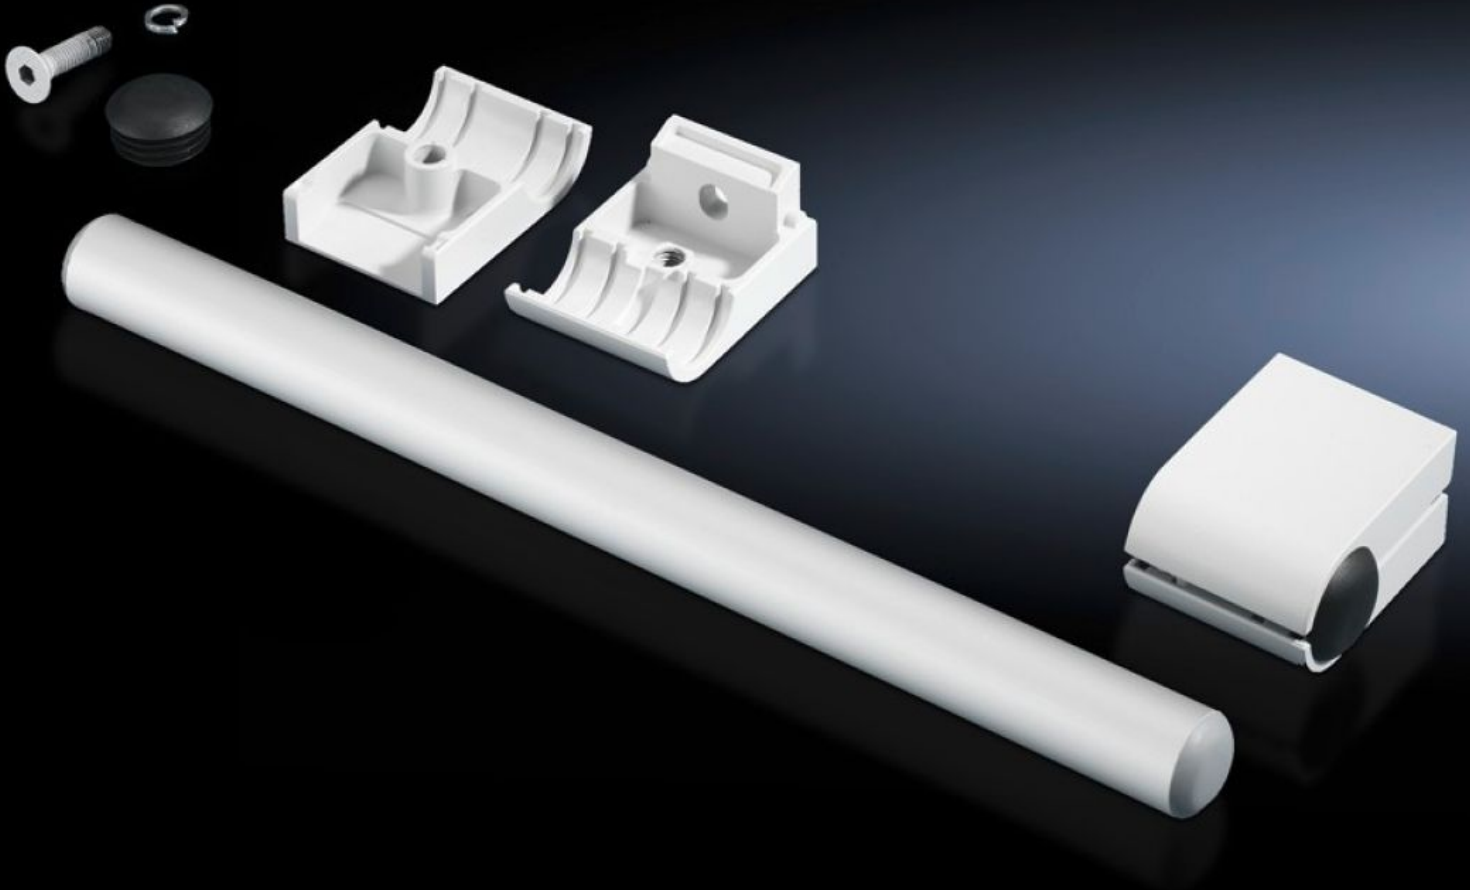

Rittal – The System.

Faster – better – everywhere.

SZ 2389.000

Handle set

State: 2026.4.9 (Source: rittal.com/lt-en)

ENCLOSURES

POWER DISTRIBUTION

CLIMATE CONTROL

IT INFRASTRUCTURE

SOFTWARE & SERVICES

FRIEDHELM LOH GROUP

SZ 2389.000 - Handle set

For vertical and horizontal mounting on all surfaces.

Features

Model No.	SZ 2389.000
Product description	For vertical and horizontal mounting on all surfaces.
Material	Handle tube: Aluminium Tube holder: Die-cast zinc
Surface finish	Handle tube: Natural anodised
Colour	Tube holder: RAL 7035
Supply includes	2 handle tubes 4 tube holders
Length	420 mm
Packs of	1 pc(s).
Net weight	1.34 kg
Gross weight	1.54 kg
Customs tariff number	83024110
ETIM 9	EC002626
ETIM 8	EC002626
ECLASS 8.0	27189266
Product description	SZ Handle set