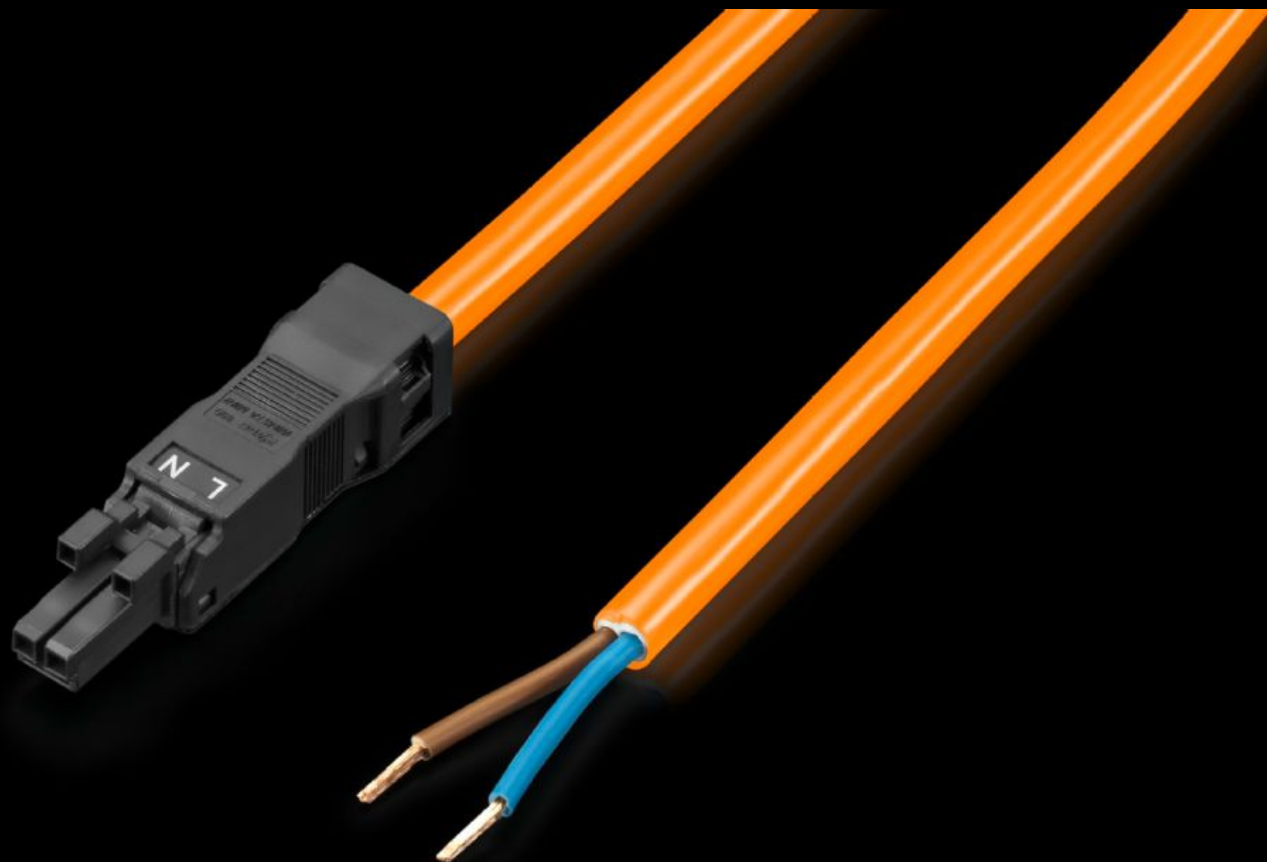

Rittal – The System.

Faster – better – everywhere.

SZ 2500.420 Connection cable

State: 2026.4.6 (Source: rittal.com/lt-en)

ENCLOSURES

POWER DISTRIBUTION

CLIMATE CONTROL

IT INFRASTRUCTURE

SOFTWARE & SERVICES

FRIEDHELM LOH GROUP

SZ 2500.420 - Connection cable

For simple, time-saving connection of the LED system light.

Features

Model No.	SZ 2500.420
Design	Infeed, 2-pole (with socket, without connector)
Product description	For time-saving and simple installation of the LED system light.
Colour	Orange
Cross-section	1.5 mm ²
Length	3,000 mm
Dimensions	Length: 3,000 mm
Rated operating voltage	100 V - 240 V, 1~, 50 Hz/60 Hz
Packs of	5 pc(s).
Net weight	1.01 kg
Gross weight	1.26 kg
Customs tariff number	85444290
ETIM 9	EC001576
ETIM 8	EC001576
ECLASS 8.0	27060402
Product description	SZ Connection cable, for power supply, 2-pole, 100-240 V, L: 3000 mm