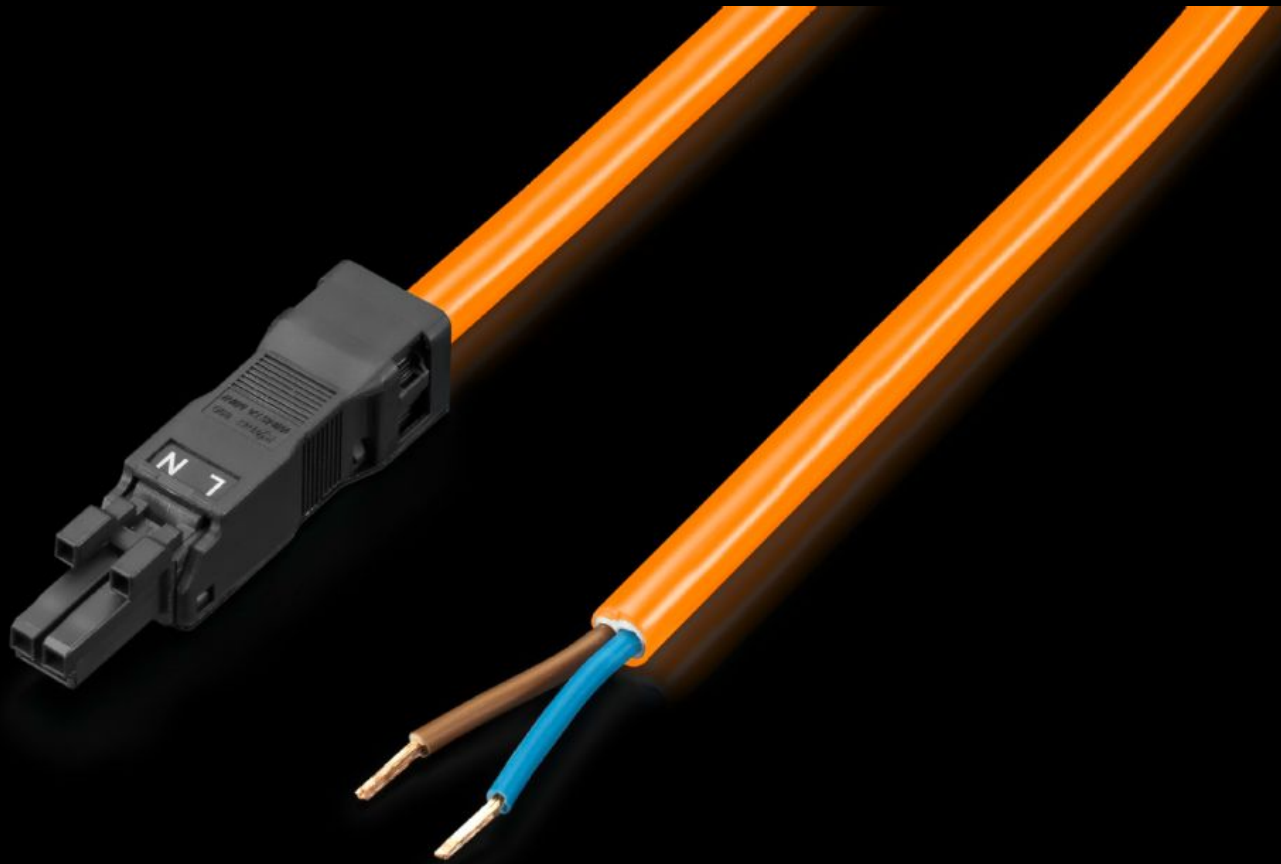

## SZ 2500.420 Connection cable

State: 2026.6.25 (Source: [rittal.com/lt-en](http://rittal.com/lt-en))

ENCLOSURES

POWER DISTRIBUTION

CLIMATE CONTROL

IT INFRASTRUCTURE

SOFTWARE & SERVICES

FRIEDHELM LOH GROUP

# SZ 2500.420 - Connection cable

For simple, time-saving connection of the LED system light.

## Features

Model No.	SZ 2500.420
Design	Infeed, 2-pole (with socket, without connector)
Product description	For time-saving and simple installation of the LED system light.
Colour	Orange
Cross-section	1.5 mm <sup>2</sup>
Length	3,000 mm
Dimensions	Length: 3,000 mm
Rated operating voltage	100 V - 240 V, 1~, 50 Hz/60 Hz
Packs of	5 pc(s).
Net weight	1.01 kg
Gross weight	1.26 kg
Customs tariff number	85444290
ETIM 9	EC001576
ETIM 8	EC001576
ECLASS 8.0	27060402
Product description	SZ Connection cable, for power supply, 2-pole, 100-240 V, L: 3000 mm