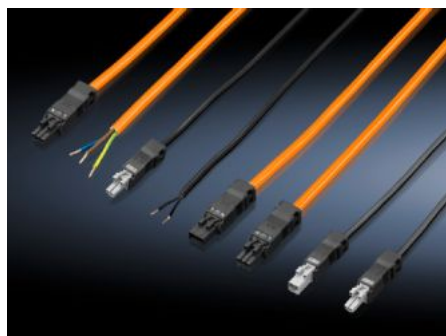

## SZ 2500.435 Connection cable

State: 2026.7.5 (Source: [rittal.com/lt-en](http://rittal.com/lt-en))

ENCLOSURES

POWER DISTRIBUTION

CLIMATE CONTROL

IT INFRASTRUCTURE

SOFTWARE & SERVICES

FRIEDHELM LOH GROUP

# SZ 2500.435 - Connection cable

For simple, time-saving connection of the LED system light.

## Features

Model No.	SZ 2500.435
Design	Through-wiring, 3-pole (with socket and connector)
Product description	For time-saving and simple installation of the LED system light.
Colour	Orange
Length	200 mm
Dimensions	Length: 200 mm
Rated operating voltage	100 V - 240 V, 1~, 50 Hz/60 Hz
Packs of	1 pc(s).
Net weight	0.065 kg
Gross weight	0.074 kg
Customs tariff number	85444290
ETIM 9	EC001576
ETIM 8	EC001576
ECLASS 8.0	27060402
Product description	SZ Connection cable for throughwiring, 3-pole, L: 200 mm, 100-240 V