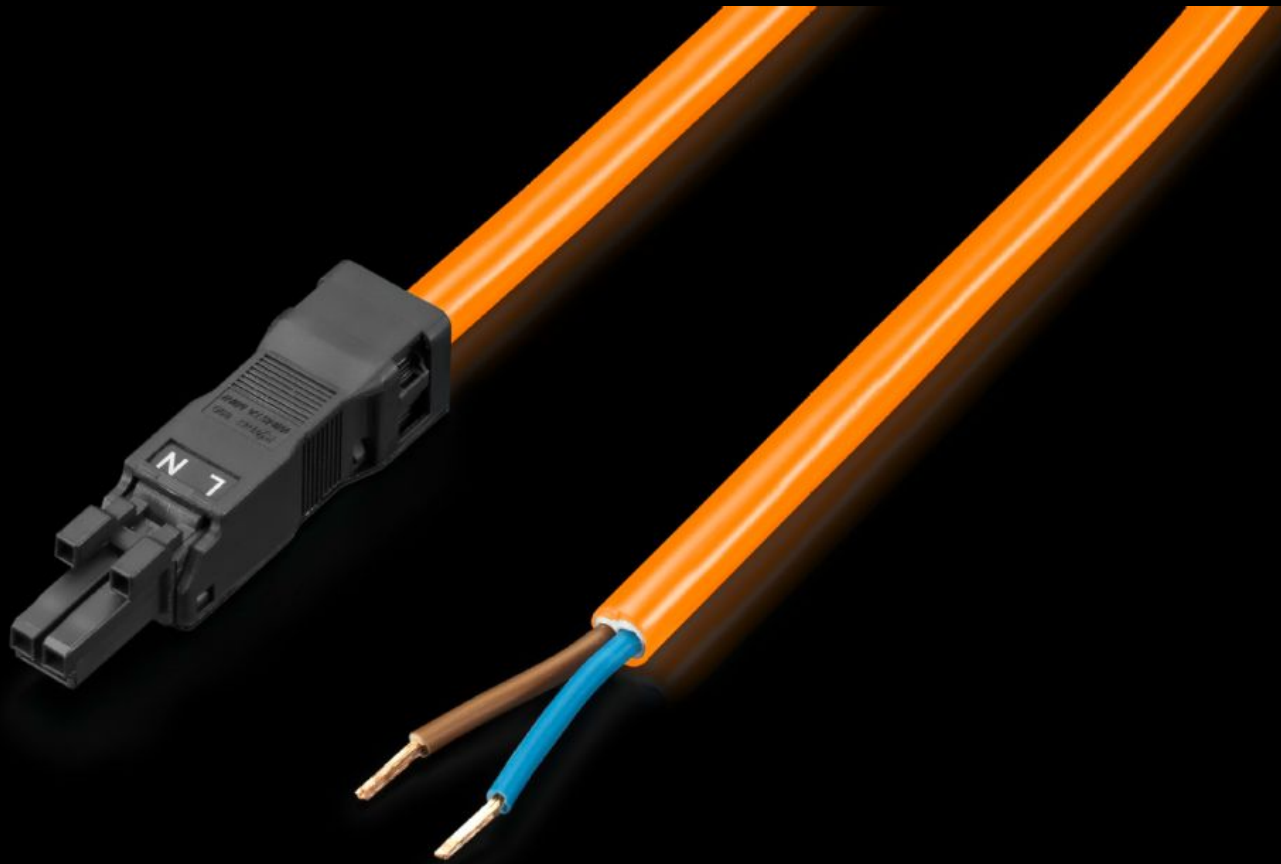

## SZ 2500.520 Connection cable

State: 2026.6.9 (Source: [rittal.com/lt-en](http://rittal.com/lt-en))

ENCLOSURES

POWER DISTRIBUTION

CLIMATE CONTROL

IT INFRASTRUCTURE

SOFTWARE & SERVICES

FRIEDHELM LOH GROUP

# SZ 2500.520 - Connection cable

For simple, time-saving connection of the LED system light.

## Features

Model No.	SZ 2500.520
Design	Infeed, 2-pole (with socket, without connector)
Product description	For time-saving and simple installation of the LED system light.
Colour	Orange
Length	3,000 mm
Standards	Power supply cords: AVLV2 Mains connector: ECBT2
Dimensions	Length: 3,000 mm
Rated operating voltage	100 V - 240 V, 1~, 60 Hz
Packs of	1 pc(s).
Net weight	0.26 kg
Gross weight	0.267 kg
Customs tariff number	85444290
ETIM 9	EC002567
ETIM 8	EC000458
ECLASS 8.0	27060402
Product description	SZ Connection cable, for power supply, 2-pole, 100-240 V, L: 3000 mm, UL