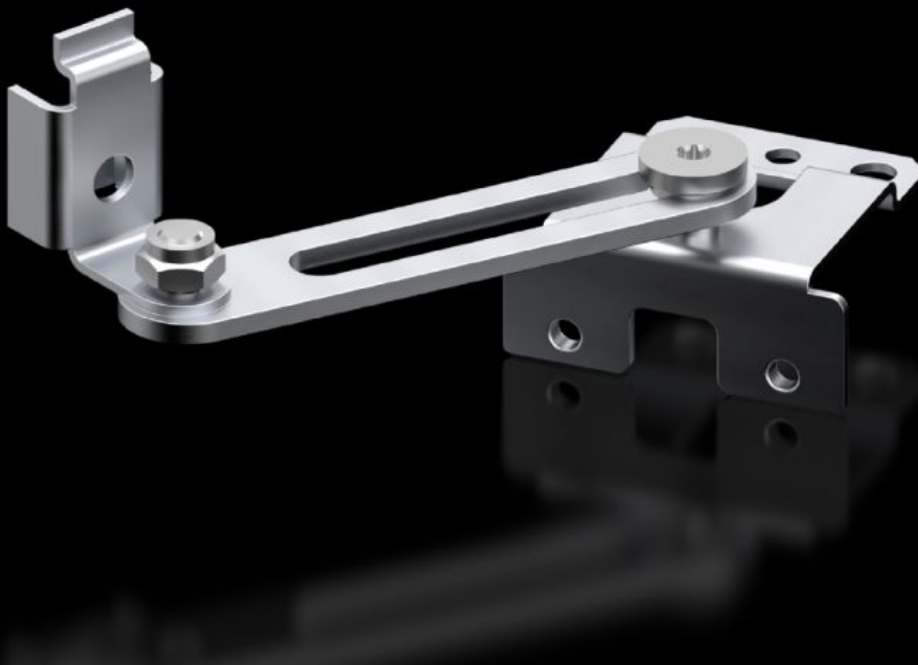

Rittal – The System.

Faster – better – everywhere.

AX 2519.010

Door stay

State: 2026.3.12 (Source: rittal.com/lt-en)

ENCLOSURES

POWER DISTRIBUTION

CLIMATE CONTROL

IT INFRASTRUCTURE

SOFTWARE & SERVICES

FRIEDHELM LOH GROUP