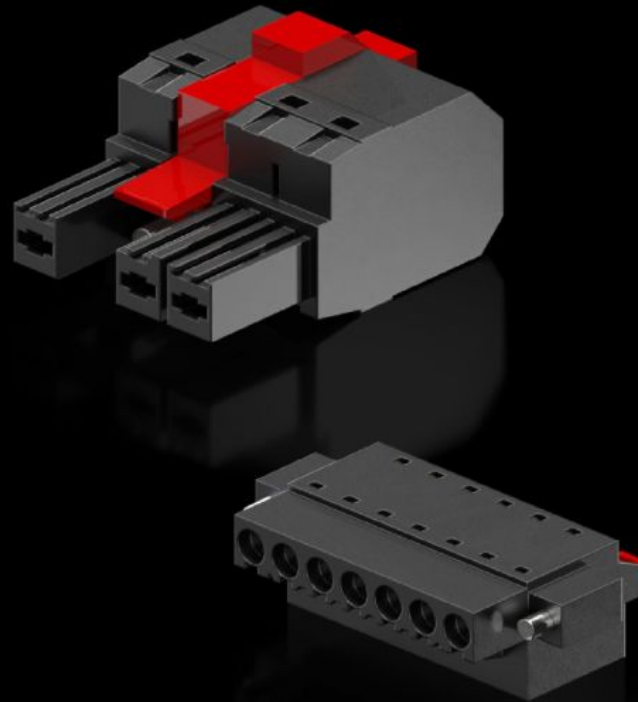

Rittal – The System.

Faster – better – everywhere.

SK 3398.658 Connector

State: 2026.4.15 (Source: rittal.com/lt-en)

ENCLOSURES

POWER DISTRIBUTION

CLIMATE CONTROL

IT INFRASTRUCTURE

SOFTWARE & SERVICES

FRIEDHELM LOH GROUP

SK 3398.658 - Connector

Features

Model No.	SK 3398.658
Packs of	1 set(s)
Net weight	0.03 kg
Gross weight	0.035 kg
Customs tariff number	85369095
ECLASS 8.0	27180704
Product description	for Blue e+ S wall-mounted cooling unit