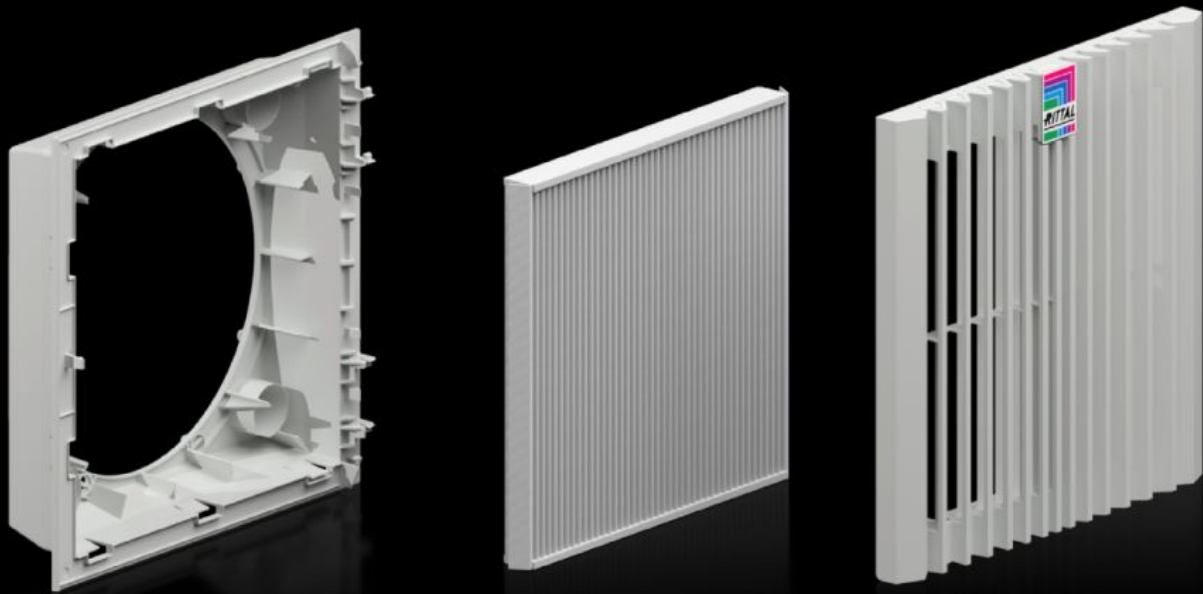

Rittal – The System.

Faster – better – everywhere.

SK 3399.911 Filter housing

State: 2025.12.8 (Source: rittal.com/lt-en)

ENCLOSURES

POWER DISTRIBUTION

CLIMATE CONTROL

IT INFRASTRUCTURE

SOFTWARE & SERVICES

FRIEDHELM LOH GROUP

SK 3399.911 - Filter housing for filter fans

Complete filter housing unit for tool-free installation in surfaces.

Features

Model No.	SK 3399.911
Design	wall-mounted
Benefits	Maximum air throughput via pleated filter included in the delivered state Easy filter changes, thanks to a new opening mechanism on the louvred grille Faster installation on the enclosure with optimised detent hooks Tool-free assembly
Colour	RAL 7035
Supply includes	Complete unit ready to install, including pleated filter
Dimensions	Width: 148.5 mm Height: 148.5 mm
Packs of	1 pc(s).
Net weight	0.25
Gross weight	0.305
Customs tariff number	39269097
EAN	4028177001534
ETIM 8	EC000320
ECLASS 8.0	27180716