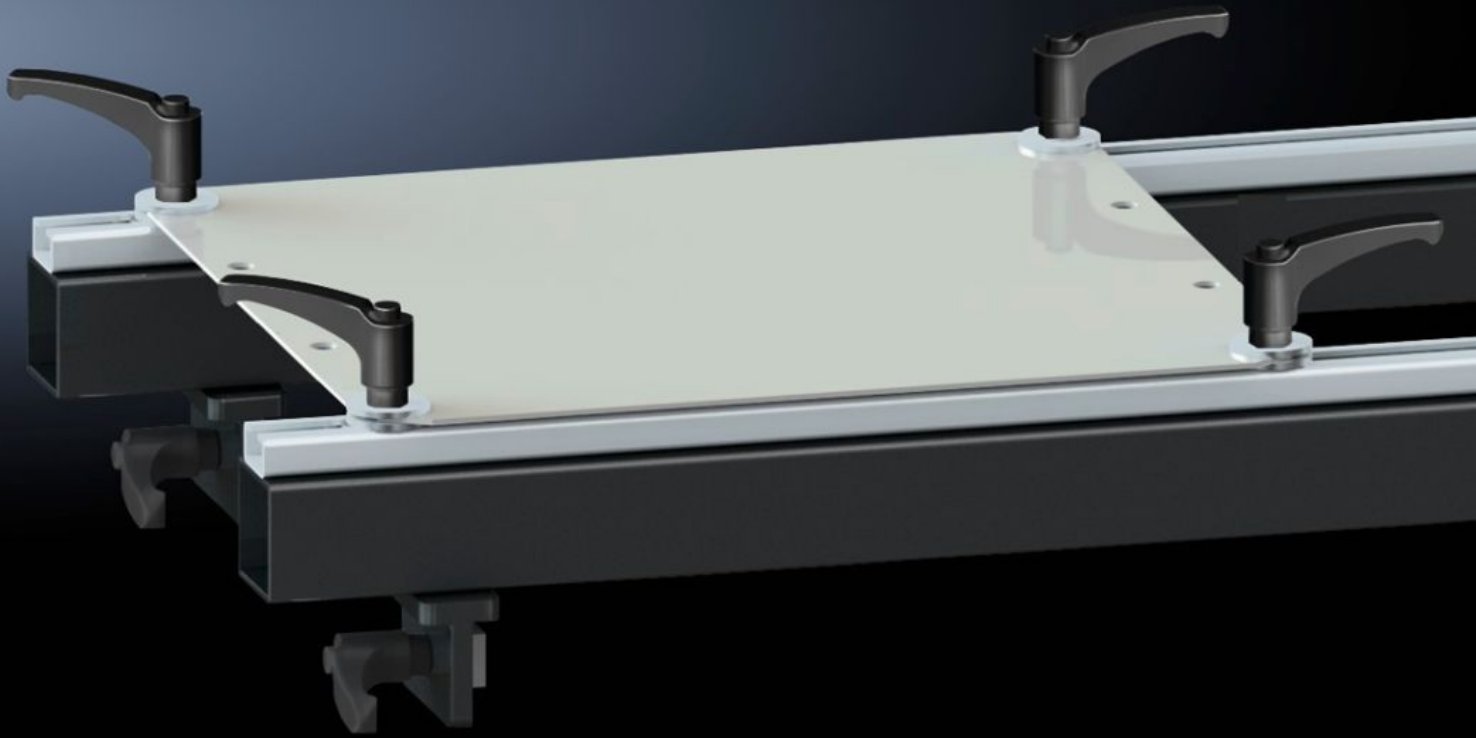

Rittal – The System.

Faster – better – everywhere.

AS 4050.221

Set of brackets

State: 2025.12.10 (Source: rittal.com/lt-en)

ENCLOSURES

POWER DISTRIBUTION

CLIMATE CONTROL

IT INFRASTRUCTURE

SOFTWARE & SERVICES

FRIEDHELM LOH GROUP