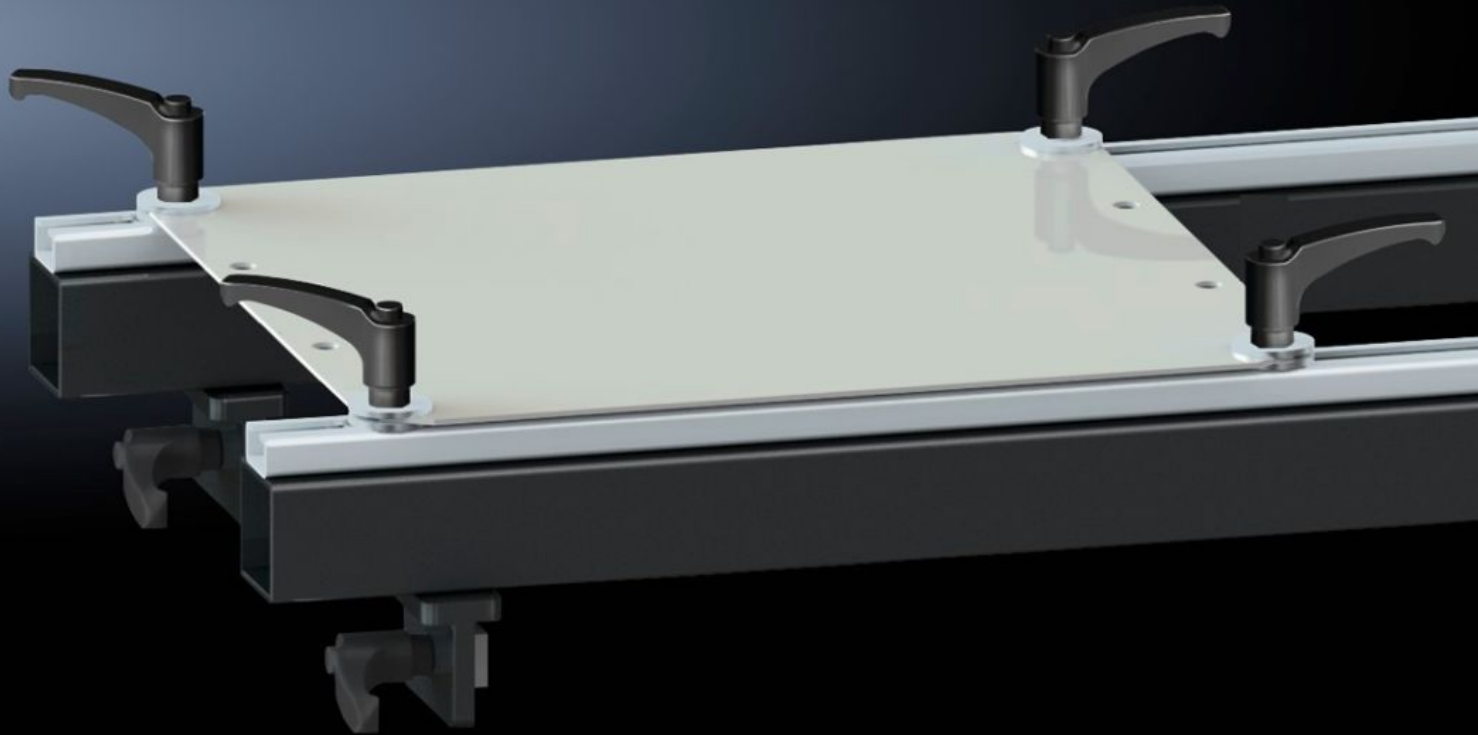

Rittal – The System.

Faster – better – everywhere.

AS 4050.221

Set of brackets

State: 2026.6.17 (Source: rittal.com/lt-en)

ENCLOSURES

POWER DISTRIBUTION

CLIMATE CONTROL

IT INFRASTRUCTURE

SOFTWARE & SERVICES

FRIEDHELM LOH GROUP