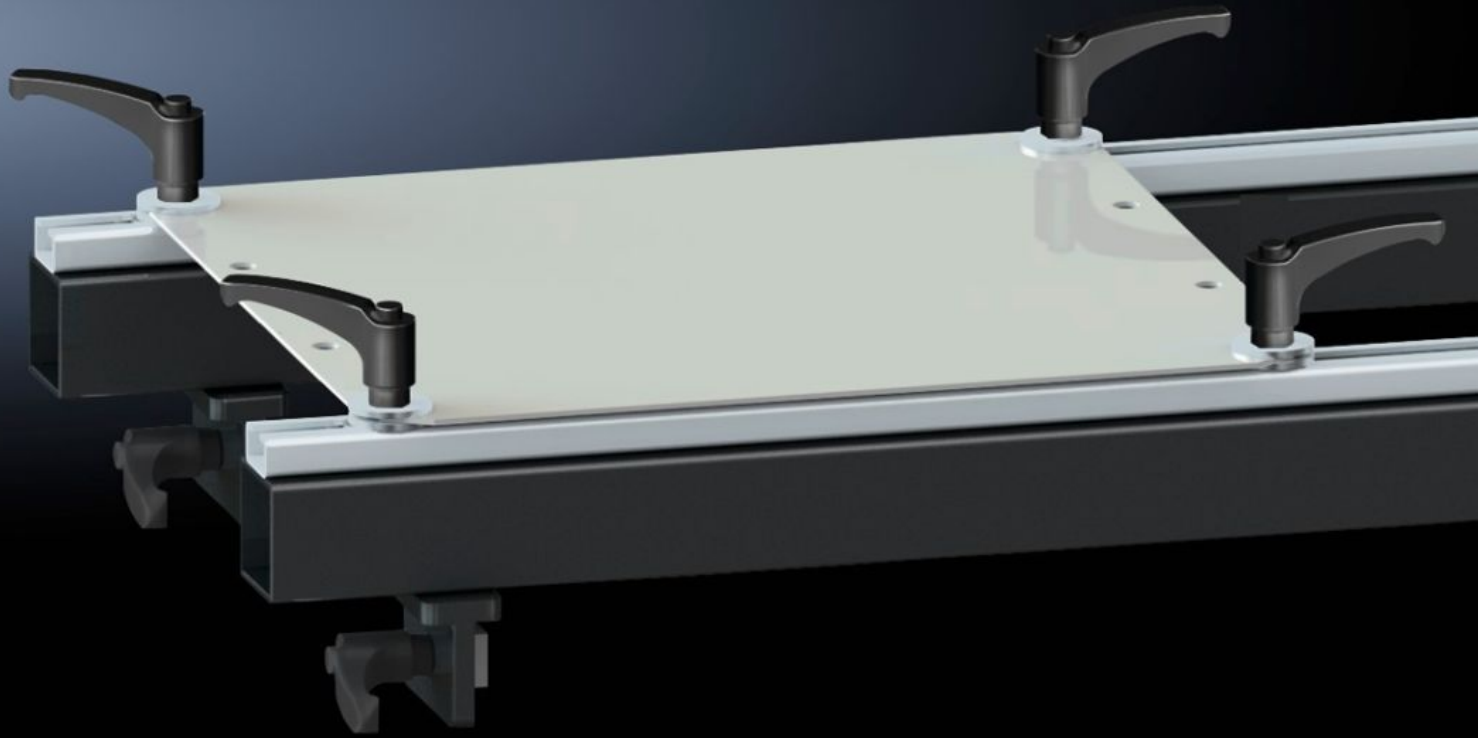

Rittal – The System.

Faster – better – everywhere.

AS 4050.221

Set of brackets

State: 2026.5.27 (Source: rittal.com/lt-en)

ENCLOSURES

POWER DISTRIBUTION

CLIMATE CONTROL

IT INFRASTRUCTURE

SOFTWARE & SERVICES

FRIEDHELM LOH GROUP