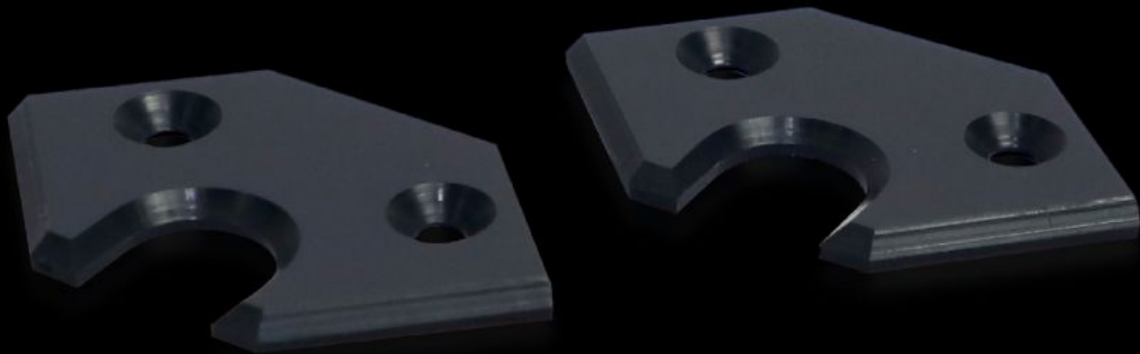

Rittal – The System.

Faster – better – everywhere.

AS 4050.323 Plastic plate

State: 2026.5.21 (Source: rittal.com/lt-en)

ENCLOSURES

POWER DISTRIBUTION

CLIMATE CONTROL

IT INFRASTRUCTURE

SOFTWARE & SERVICES

FRIEDHELM LOH GROUP