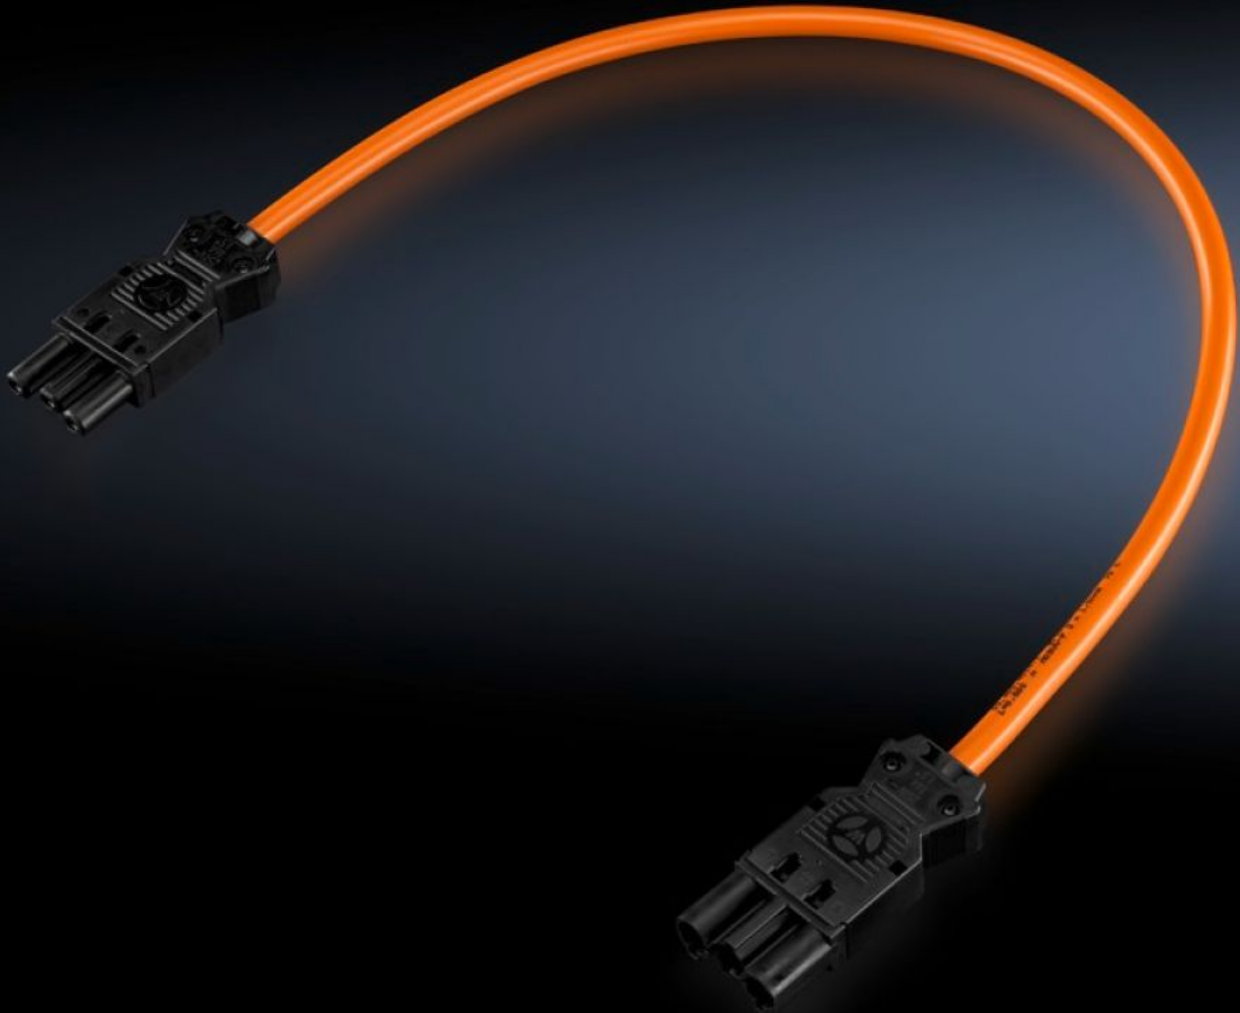

Rittal – The System.

Faster – better – everywhere.

SZ 4315.600 Connection cable

State: 2026.5.25 (Source: rittal.com/lt-en)

ENCLOSURES

POWER DISTRIBUTION

CLIMATE CONTROL

IT INFRASTRUCTURE

SOFTWARE & SERVICES

FRIEDHELM LOH GROUP

SZ 4315.600 - Connection cable

For power supply or through-wiring.

Features

Model No.	SZ 4315.600
Design	Through-wiring/power supply via connection component SZ 2507.500 (with socket and connector)
Length	4,000 mm
Dimensions	Length: 4,000 mm
Packs of	1 pc(s).
Net weight	0.43 kg
Gross weight	0.463 kg
Customs tariff number	85444290
ECLASS 8.0	27060402
Product description	SZ Connection cable, for through-wiring/power supply, via connection component 2507.500, with socket and connector, L: 4000 mm