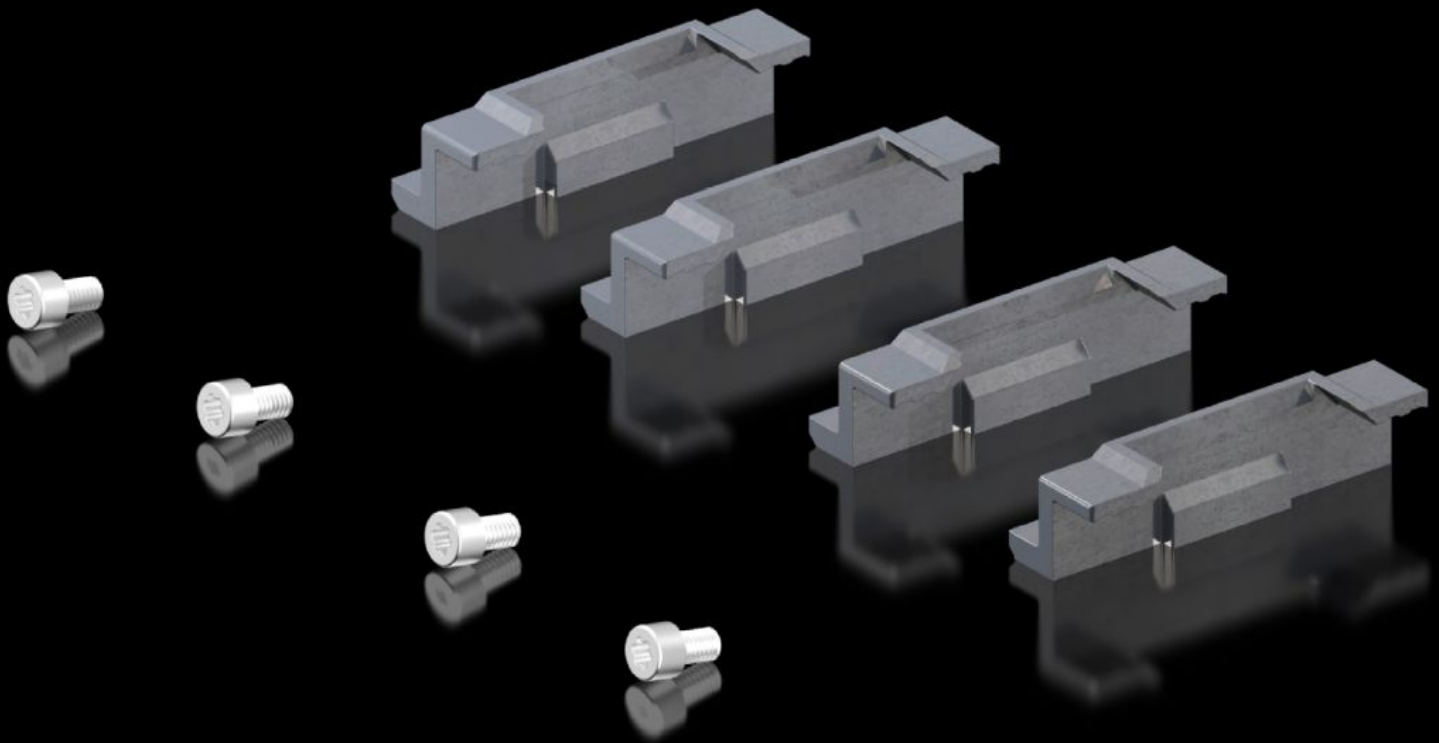

Rittal – The System.

Faster – better – everywhere.

TS 5050.412 Lock components

State: 2026.5.22 (Source: rittal.com/lt-en)

ENCLOSURES

POWER DISTRIBUTION

CLIMATE CONTROL

IT INFRASTRUCTURE

SOFTWARE & SERVICES

FRIEDHELM LOH GROUP