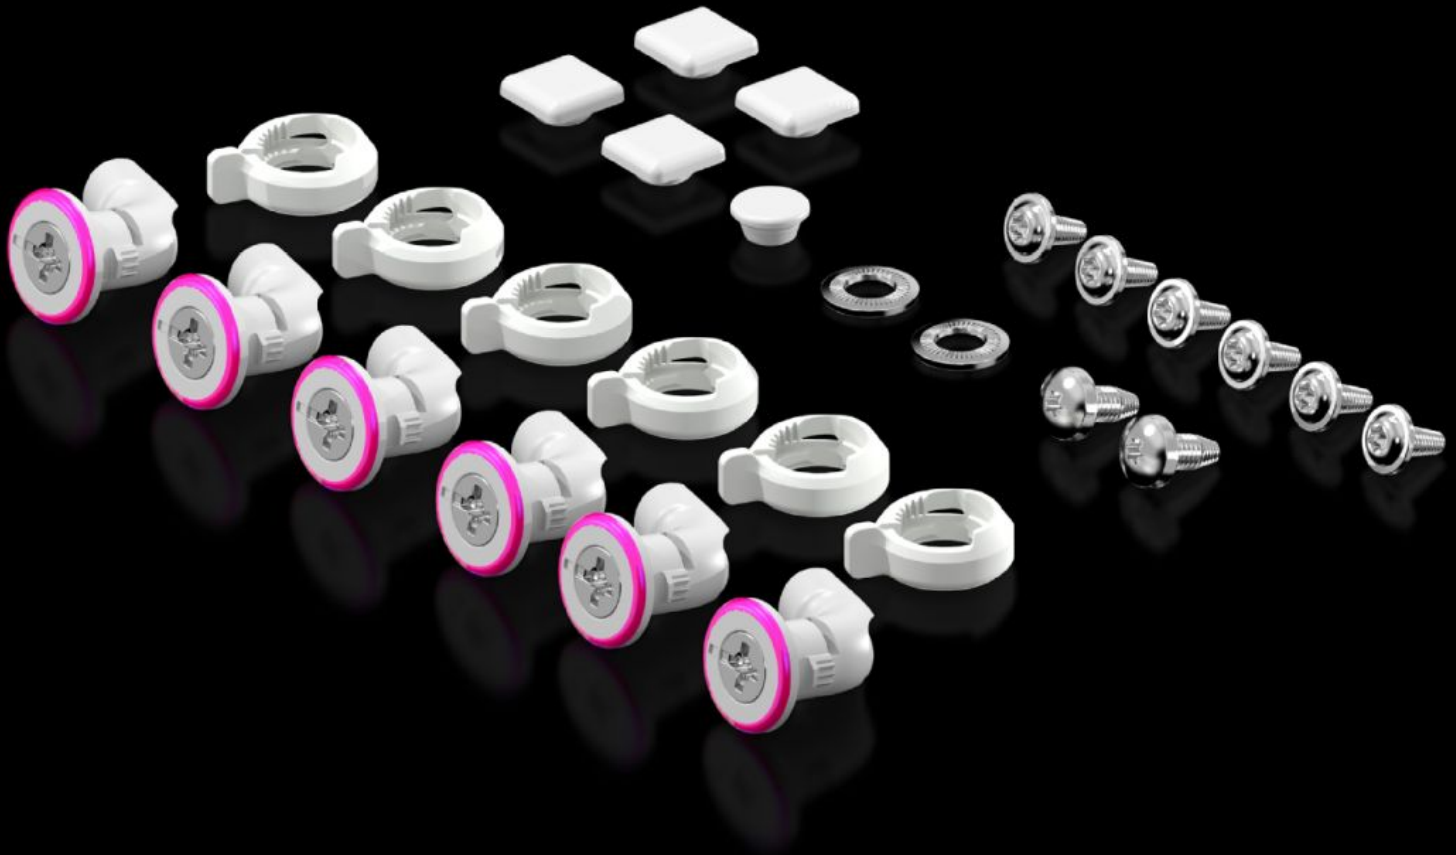

Rittal – The System.

Faster – better – everywhere.

KX 5051.310 Accessory bag

State: 2026.6.10 (Source: rittal.com/lt-en)

ENCLOSURES

POWER DISTRIBUTION

CLIMATE CONTROL

IT INFRASTRUCTURE

SOFTWARE & SERVICES

FRIEDHELM LOH GROUP

KX 5051.310 - Accessory bag for KX

Features

Model No.	KX 5051.310
Packs of	1 pc(s).
Net weight	0.124 kg
Gross weight	0.124 kg
Customs tariff number	83024900
ETIM 9	EC000261
ECLASS 8.0	27180101