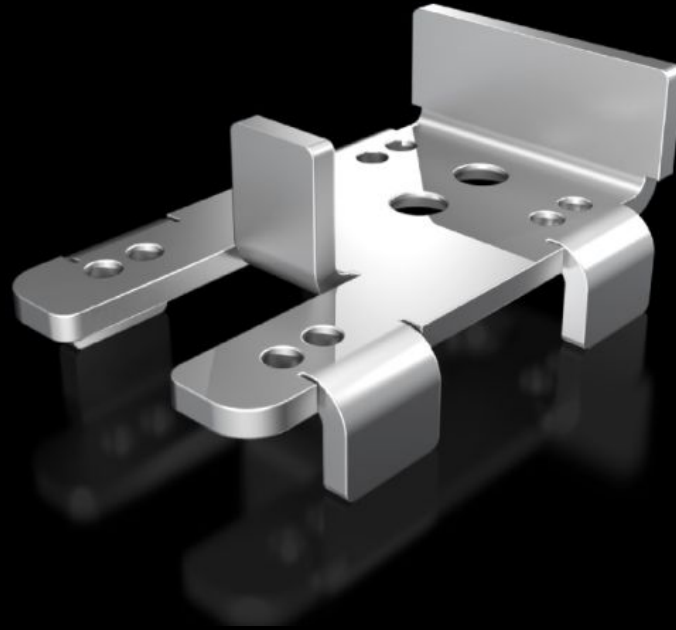

Rittal – The System.

Faster – better – everywhere.

VX 5302.351

Mounting bracket

State: 2026.6.2 (Source: rittal.com/lt-en)

ENCLOSURES

POWER DISTRIBUTION

CLIMATE CONTROL

IT INFRASTRUCTURE

SOFTWARE & SERVICES

FRIEDHELM LOH GROUP

VX 5302.351 - Mounting bracket for door operated switches in VX, VX IT, TX CableNet

For attaching a door-operated switch to the enclosure frame.

Features

Model No.	VX 5302.351
Product description	To secure a door-operated switch to the frame of the VX, VX IT and TX CableNet in conjunction with the various door variants in these enclosure systems. Depending on the door variant, this is secured to the horizontal frame section at the top or onto the vertical sections at the sides.
Supply includes	Assembly parts
Packs of	1 pc(s).
Net weight	0.065 kg
Gross weight	0.071 kg
Customs tariff number	83024900
ETIM 9	EC002620
ECLASS 8.0	27189234
Product description	Mounting bracket to secure a door-operated switch to the frame of the VX, VX IT in conjunction with the various door variants in the VX, VX IT enclosure system.