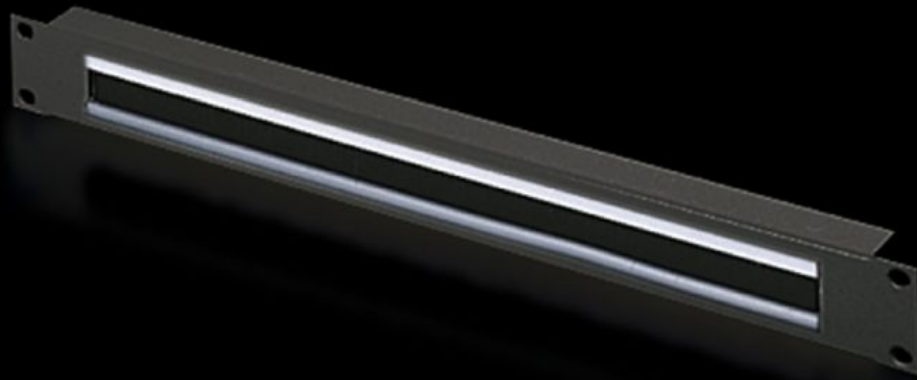

Rittal – The System.

Faster – better – everywhere.

DK 5502.255

Cable management panel with brush strip

State: 2026.6.2 (Source: rittal.com/lt-en)

ENCLOSURES

POWER DISTRIBUTION

CLIMATE CONTROL

IT INFRASTRUCTURE

SOFTWARE & SERVICES

FRIEDHELM LOH GROUP

DK 5502.255 - Cable management panel with brush strip 482.6 mm (19")

With cut-out and brush strip for cable routing.

Features

Model No.	DK 5502.255
Product description	For convenient, simple cable routing between two areas separated by a 482.6 mm (19") mounting level, for example, between the front and rear areas of the 482.6 mm (19") mounting level.
Applications	For locking and simultaneous cable routing in installation zones to the 1 U, 482.6 mm (19") mounting standard
Material	Sheet steel Brush strip: Plastic, UL 94-HB
Surface finish	Spray-finished
Mounting cut-out	Width:390 mm Height:20 mm
Dimensions	Width: 482.6 mm
Units	1 U
Packs of	1 pc(s).
Net weight	0.2 kg
Gross weight	0.486 kg
Customs tariff number	73269098
ETIM 9	EC000322

Features

ECLASS 8.0

27400604

Product description

DK Cable entry panel, 1 U, 482.6 mm (19"), WxH: 390x20 mm, With brush strip, RAL 9005