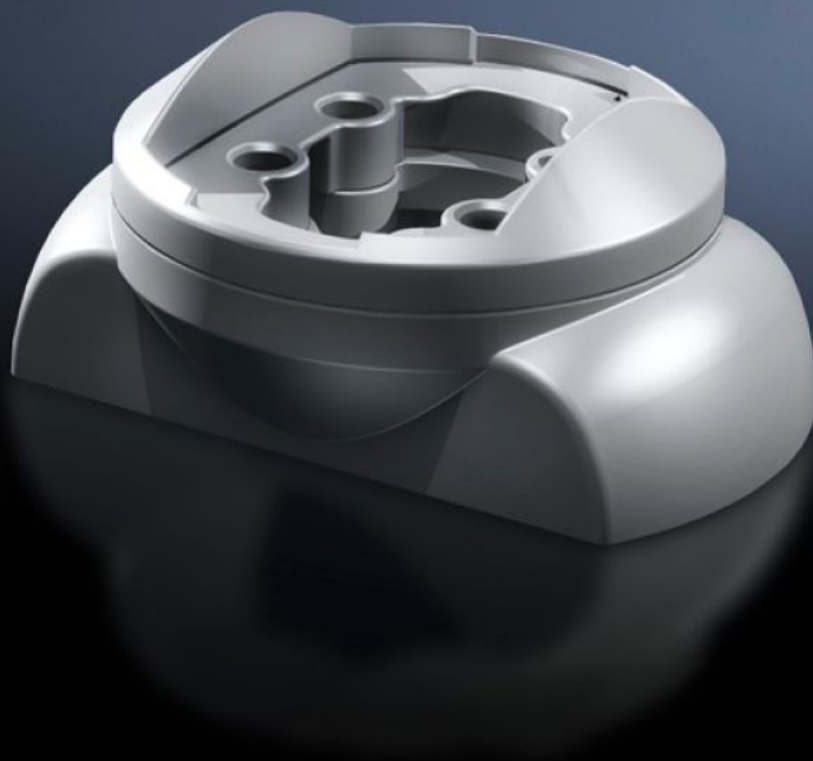

Rittal – The System.

Faster – better – everywhere.

CP 6206.360 Attachment CP 60

State: 2026.6.28 (Source: rittal.com/lt-en)

ENCLOSURES

POWER DISTRIBUTION

CLIMATE CONTROL

IT INFRASTRUCTURE

SOFTWARE & SERVICES

FRIEDHELM LOH GROUP

CP 6206.360 - Attachment CP 60 for support arm connection 120 x 65 mm

For rigid fastening of the enclosure to the support arm system 60

Features

Model No.	CP 6206.360
Product description	For rigid fastening of the enclosure to the support arm system 60
Material	Die-cast zinc
Colour	RAL 7035
Supply includes	Seals Self-tapping screws for support section attachment
Rifid y/n	Yes
Packs of	1 pc(s).
Net weight	1 kg
Gross weight	1.12 kg
Customs tariff number	83024900
ETIM 9	EC002625
ECLASS 8.0	27189234
Product description	CP Attachment CP 60, for support arm connection 120 x 65 mm