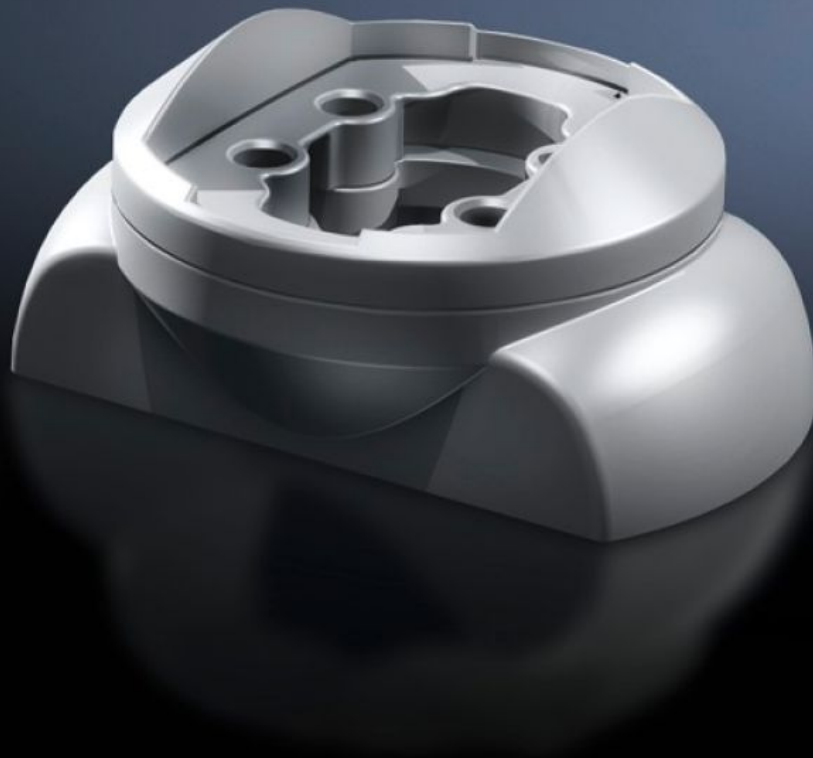

Rittal – The System.

Faster – better – everywhere.

CP 6206.360 Attachment CP 60

State: 2026.5.13 (Source: rittal.com/lt-en)

ENCLOSURES

POWER DISTRIBUTION

CLIMATE CONTROL

IT INFRASTRUCTURE

SOFTWARE & SERVICES

FRIEDHELM LOH GROUP

CP 6206.360 - Attachment CP 60 for support arm connection 120 x 65 mm

For rigid fastening of the enclosure to the support arm system 60

Features

Model No.	CP 6206.360
Product description	For rigid fastening of the enclosure to the support arm system 60
Material	Die-cast zinc
Colour	RAL 7035
Supply includes	Seals Self-tapping screws for support section attachment
Rifid y/n	Yes
Packs of	1 pc(s).
Net weight	1 kg
Gross weight	1.12 kg
Customs tariff number	83024900
ETIM 9	EC002625
ECLASS 8.0	27189234
Product description	CP Attachment CP 60, for support arm connection 120 x 65 mm