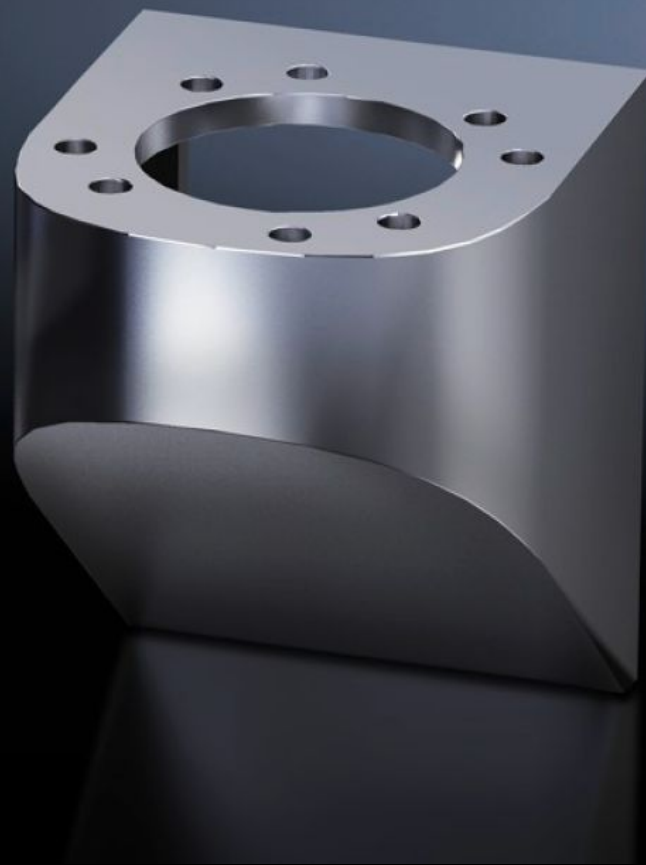

**Rittal – The System.**

Faster – better – everywhere.

**CP 6665.000**

**Wall console CP 40, stainless steel**

State: 2026.5.23 (Source: [rittal.com/lt-en](http://rittal.com/lt-en))

ENCLOSURES

POWER DISTRIBUTION

# CP 6665.000 - Wall console CP 40, stainless steel

## Features

Model No.	CP 6665.000
Design	Rear, M8 thread
Applications	With holes for mounting Base mount, swivel, CP 40, stainless steel (6663.500), with 4 screws Wall/base mount, rigid, CP 40, stainless steel (6663.000), with 4 screws and nuts
Material	Stainless steel 1.4301 (AISI 304)
IP protection category to IEC 60 529	IP 66 to IEC 60 529, 2014-09 IP X9 to IEC 60 529, 2014-09
Rifid y/n	Yes
Packs of	1 pc(s).
Net weight	1.237 kg
Gross weight	1.44 kg
Customs tariff number	83024900
ETIM 9	EC000882
ECLASS 8.0	27400556
Product description	CP Wall console CP 40, rear mounting, stainless steel, 1.4301