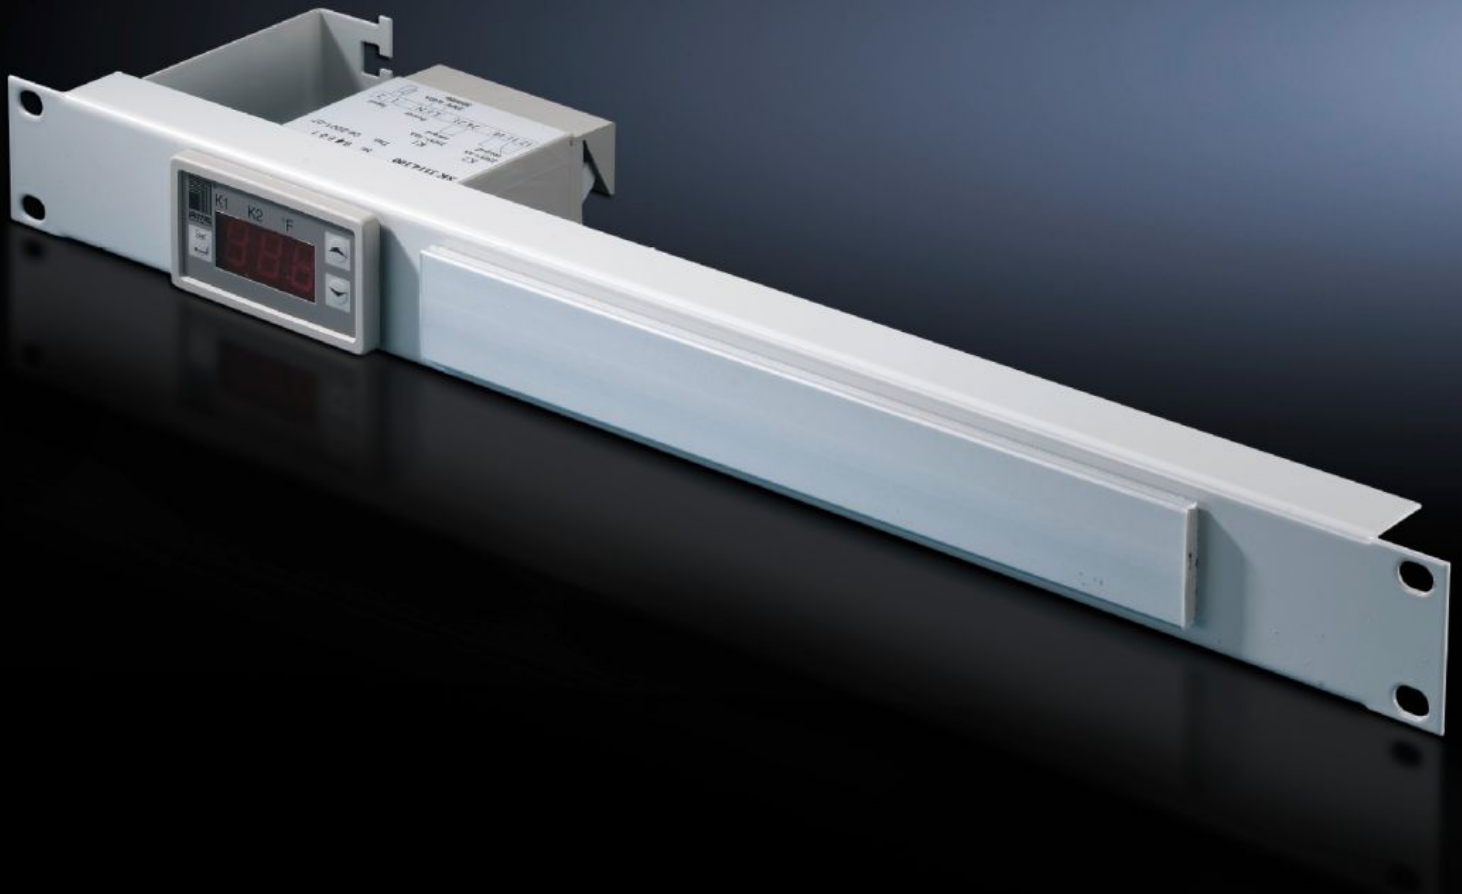

Rittal – The System.

Faster – better – everywhere.

SK 7109.035

Digital enclosure internal temperature display and thermostat

State: 2026.6.19 (Source: rittal.com/lt-en)

ENCLOSURES

POWER DISTRIBUTION

CLIMATE CONTROL

IT INFRASTRUCTURE

SOFTWARE & SERVICES

FRIEDHELM LOH GROUP

SK 7109.035 - Digital enclosure internal temperature display and thermostat integrated into a patch panel 1 U

Features

Model No.	SK 7109.035
Product description	Including cable attachment for connection cable and label holder.
Technical specifications	Three-digit, 7-segment display Option of switching between °C/°F Includes 1800 mm long NTC sensor Two relay outputs as change-over contact and normally open contact (max. contact load 230 V, 6 A) Freely selectable switching difference
Colour	RAL 7035
Packs of	1 pc(s).
Setting range	5 °C...55 °C
Rated operating voltage	100 V - 230 V, 1~, 50 Hz/60 Hz 24 V - 60 V (DC)
Net weight	0.72 kg
Gross weight	0.86 kg
Customs tariff number	94039910
ETIM 9	EC004587
ETIM 8	EC004587
ECLASS 8.0	27210707
Product description	DK Patch-Panel, with digital enclosure internal , temperature display and thermostat, 1 HE, 482.6 mm (19"), Installation depth: 100 mm, RAL 7036

Tender text

Rittal patch panel with temperature display
and thermostat, RAL 7035

Small dimensions

Depth: 100 mm

„The three-digit, 7-segment display is 13 mm high and
easy to read

„can be switched between °C/°F

Setting range: +5°C to +55°C

„Display and switching accuracy ± 2 K

„Mounting cutout 68 x 33 mm

„Minimum and maximum recorded temperatures are saved
until the next reset.

Material: Spray finished in RAL 7035