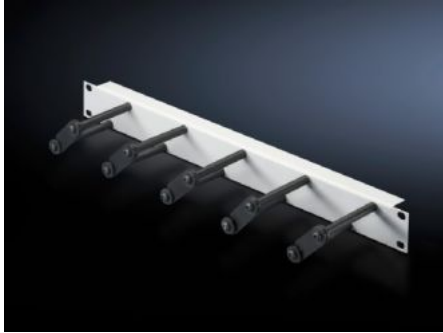

IT INFRASTRUCTURE

SOFTWARE & SERVICES

FRIEDHELM LOH GROUP

DK 7257.050 - Cable management panel with cable routing bars for horizontal cable management

For horizontal management of the patch cables with cable routing bars, allows user-friendly modification and extension of the cabling by opening the individual cable routing bars.

Features

Model No.	DK 7257.050
Product description	For horizontal management of the patch cables with 5 cable routing bars. Opening the individual cable routing bars allows user-friendly modification and extension of the cabling.
Material	Panel: Sheet steel, spray finished Cable routing bars: Plastic
Colour	Panel: RAL 7035 Cable routing bars: RAL 9005
Depth of bars	100 mm
Number bars per U	5
Dimensions	Width: 482.6 mm
Units	1 U
Packs of	1 pc(s).
Net weight	0.6 kg
Gross weight	0.629 kg
Customs tariff number	73182900
ETIM 9	EC002624

Features

ECLASS 8.0

27189265

Product description

DK Cable management panel, 1 U, with cable routing bars, RAL 7035

Tender text

Cable management panel with cable routing bars

482.6 mm (19")

For horizontal management of the patch cables with cable routing bars. Opening the individual cable routing bars allows user-friendly modification and extension of the cabling.

Material:

Panel: Sheet steel, spray-finished, RAL 7035