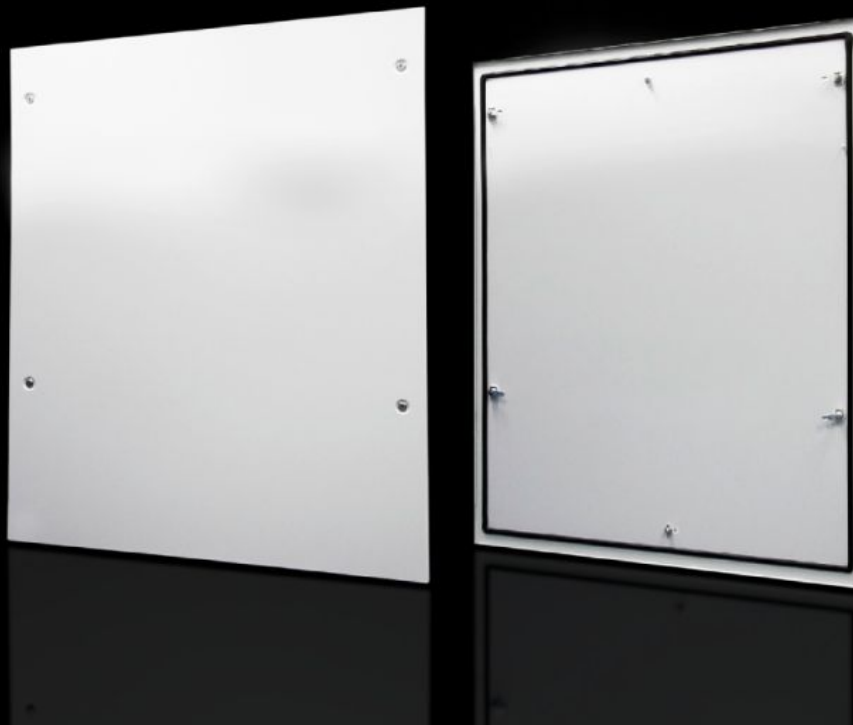

Rittal – The System.

Faster – better – everywhere.

DK 7824.120 Side panel, lockable

State: 2026.6.21 (Source: rittal.com/lt-en)

ENCLOSURES

POWER DISTRIBUTION

CLIMATE CONTROL

IT INFRASTRUCTURE

SOFTWARE & SERVICES

FRIEDHELM LOH GROUP