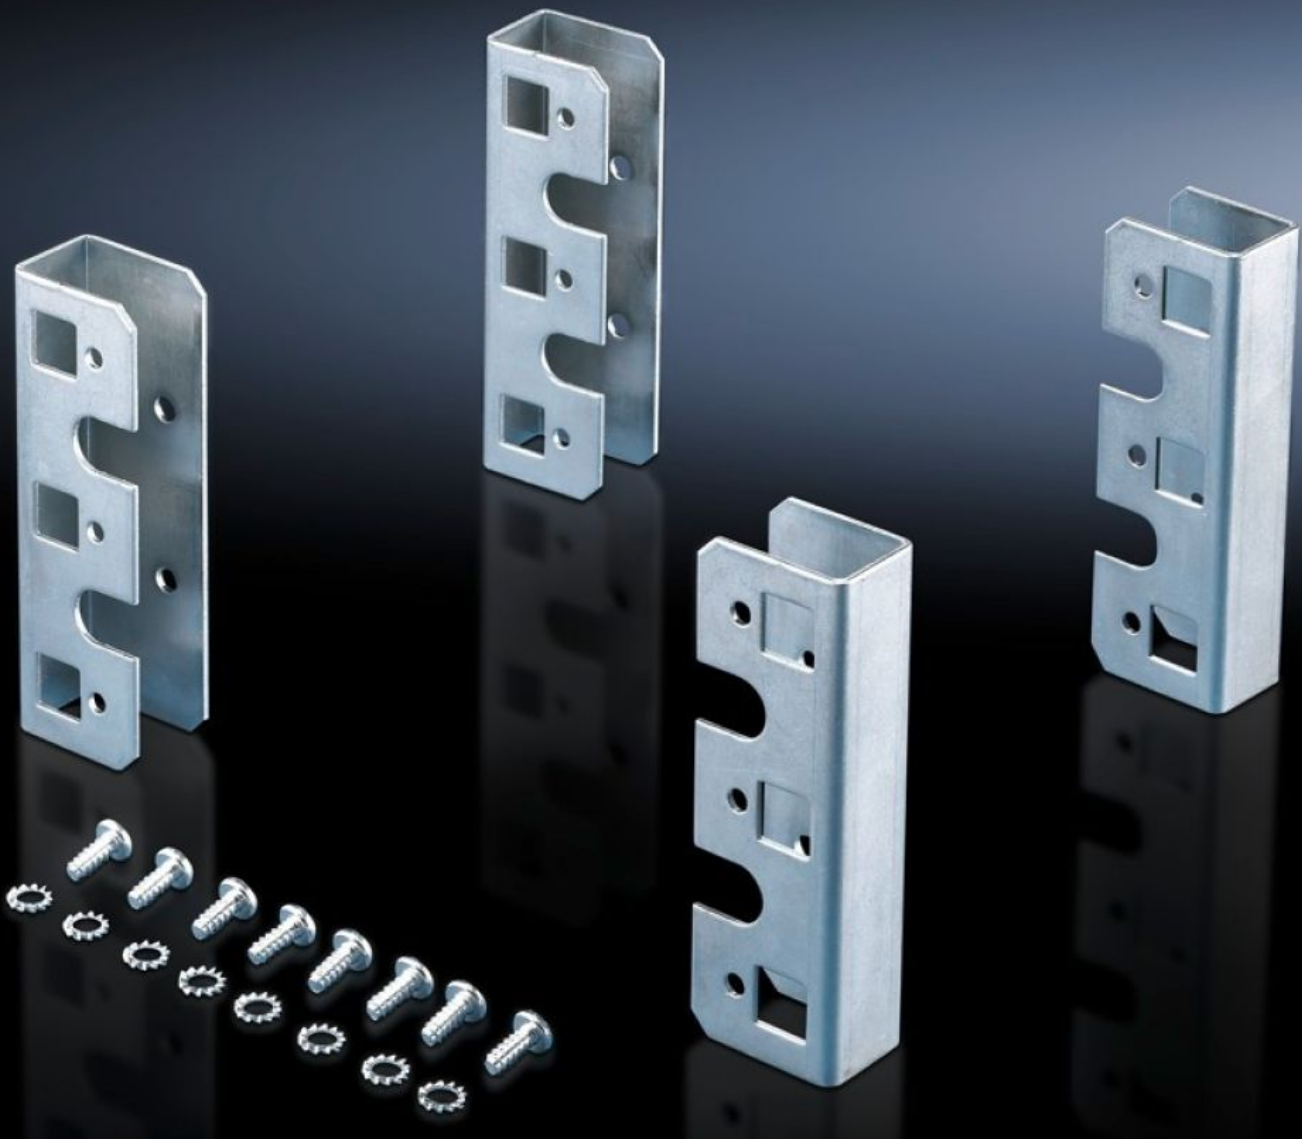

Rittal – The System.

Faster – better – everywhere.

DK 7827.300

Adaptor for L-shaped mounting angles

State: 2026.2.7 (Source: rittal.com/lt-en)

ENCLOSURES

POWER DISTRIBUTION

CLIMATE CONTROL

IT INFRASTRUCTURE

SOFTWARE & SERVICES

FRIEDHELM LOH GROUP

DK 7827.300 - Adaptor for L-shaped mounting angles for TS

For TS network enclosures, for mounting component shelves and slide rails on L-shaped mounting angles.

Features

Model No.	DK 7827.300
Product description	For mounting component shelves and slide rails on L-shaped mounting angles.
Material	Sheet steel
Supply includes	Assembly parts
Packs of	4 pc(s).
Net weight	0.652
Gross weight	0.755
Customs tariff number	83024900
EAN	4028177235007
ETIM 9	EC002625
ECLASS 8.0	27189234

Tender text

DK-TS L-shaped mounting angle adaptor

Material: Sheet steel, zinc-plated, passivated