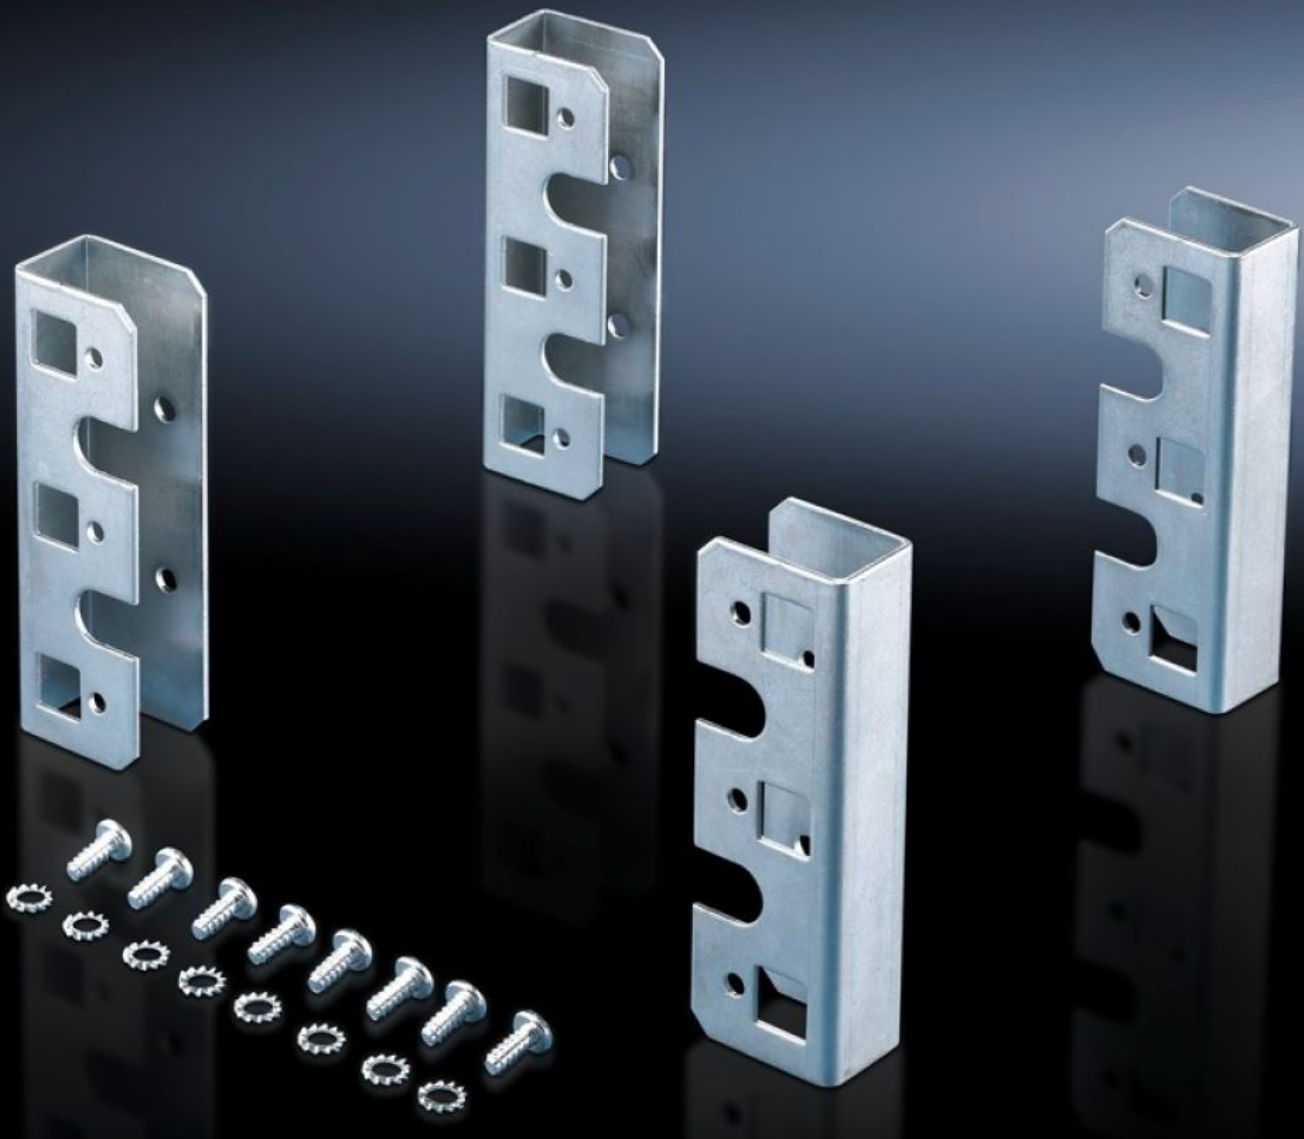

Rittal – The System.

Faster – better – everywhere.

DK 7827.300

Adaptor for L-shaped mounting angles

State: 2026.4.6 (Source: rittal.com/lt-en)

ENCLOSURES

POWER DISTRIBUTION

CLIMATE CONTROL

IT INFRASTRUCTURE

SOFTWARE & SERVICES

FRIEDHELM LOH GROUP

DK 7827.300 - Adaptor for L-shaped mounting angles for TS

For TS network enclosures, for mounting component shelves and slide rails on L-shaped mounting angles.

Features

Model No.	DK 7827.300
Product description	For mounting component shelves and slide rails on L-shaped mounting angles.
Material	Sheet steel
Supply includes	Assembly parts
Packs of	4 pc(s).
Net weight	0.652 kg
Gross weight	0.755 kg
Customs tariff number	83024900
ETIM 9	EC002625
ECLASS 8.0	27189234
Product description	DK Adaptor for L-shaped mounting angles, L-shaped mounting angle, For TS

Tender text

DK-TS L-shaped mounting angle adaptor

Material: Sheet steel, zinc-plated, passivated