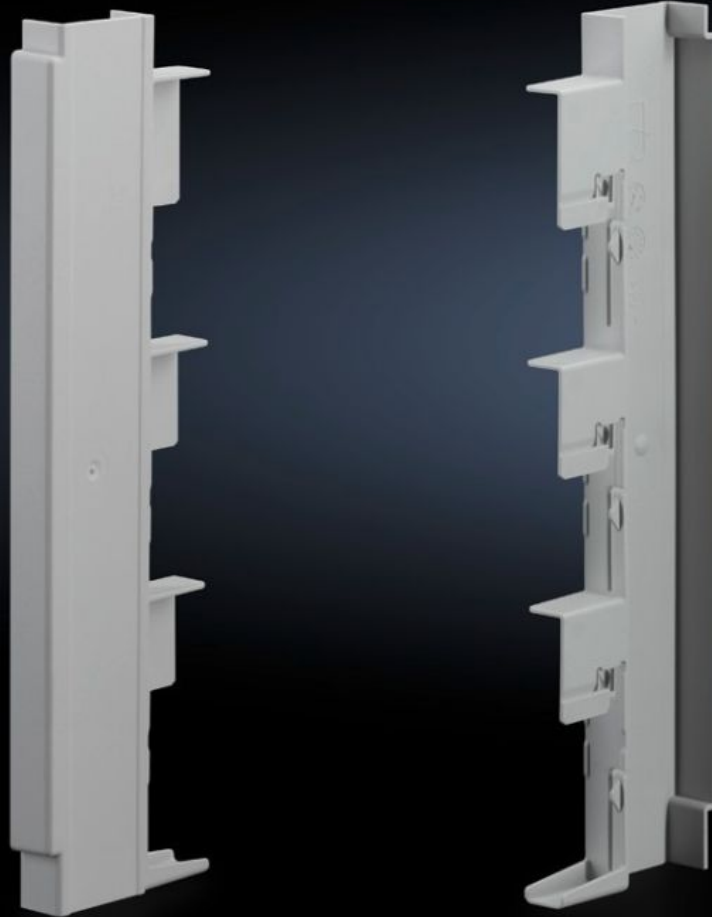

## SV 9340.905

# SV 9340.905 - Wiring duct for D-Switch bus-mounting fuse base

For safe, shock-hazard-protected routing of connection cables. Also suitable for use as a spacer support.

## Features

Model No.	SV 9340.905
Product description	For safe, shock-hazard-protected routing of connection cables. Also suitable for use as a spacer support.
Material	Polyamide Fire protection corresponding to UL 94-V0
Colour	RAL 7035
To fit Model No.	9340.950
Dimensions	Width: 13.5 mm
Packs of	10 pc(s).
Net weight	0.3 kg
Customs tariff number	39259020
ETIM 9	EC000775
ECLASS 8.0	27142414
Product description	SV wiring duct for D-Switch bus-mounting fuse base (SV 9340950)