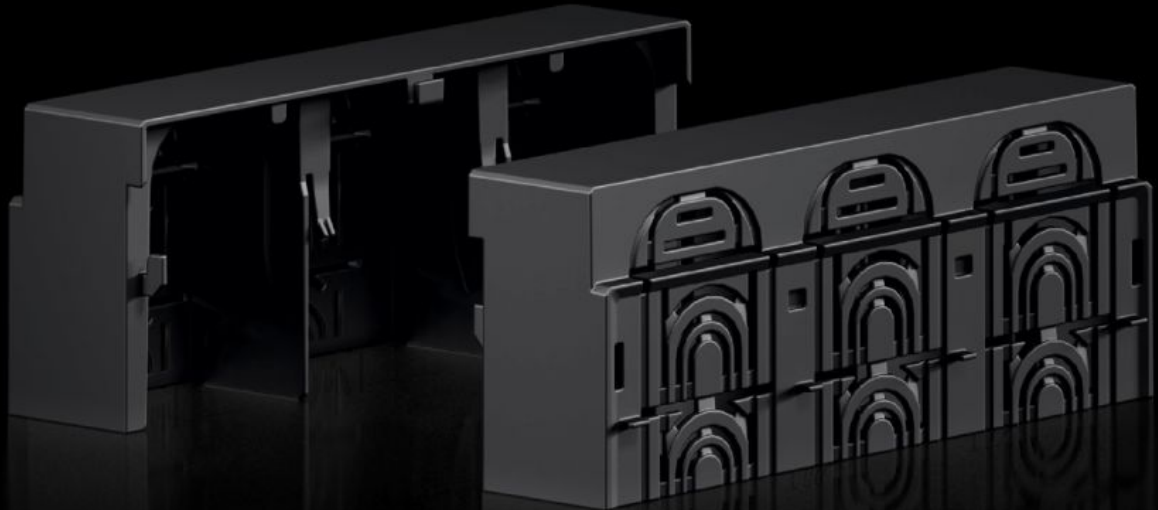

Rittal – The System.

Faster – better – everywhere.

RX 9365.532

RiLineX connection space cover

State: 2026.4.3 (Source: rittal.com/lt-en)

ENCLOSURES

POWER DISTRIBUTION

CLIMATE CONTROL

IT INFRASTRUCTURE

SOFTWARE & SERVICES

FRIEDHELM LOH GROUP