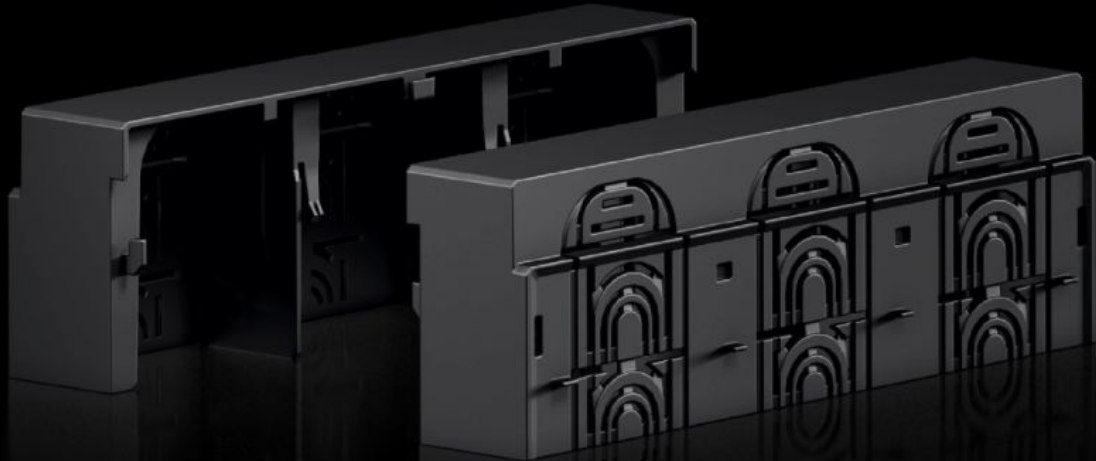

Rittal – The System.

Faster – better – everywhere.

RX 9365.533

RiLineX connection space cover

State: 2026.7.11 (Source: rittal.com/lt-en)

ENCLOSURES

POWER DISTRIBUTION

CLIMATE CONTROL

IT INFRASTRUCTURE

SOFTWARE & SERVICES

FRIEDHELM LOH GROUP

RX 9365.533 - RiLineX connection space cover for NH fuse-switch disconnectors

RiLineX connection space cover for RiLineX NH fuse-switch disconnectors, size 3, for use when assembling mounting plates and busbars.

Features

Model No.	RX 9365.533
Material	Polyamide (PA 6) Fire protection corresponding to UL 94
Colour	RAL 9005
To fit Model No.	9362310 9362315 9362350 9363310 9363315
Dimensions	Width: 250 mm Height: 60 mm Depth: 89.6 mm
Fire load	3.694 MJ/m ²
Packs of	2 pc(s).
Net weight	0.506 kg
Gross weight	0.508 kg
PCF per pack (cradle-to-gate)	3.42
Customs tariff number	85472000
ETIM 9	EC000775
Product description	RiLineX connection space cover for RiLineX NH fuse-switch disconnectors, size 3, for use when assembling mounting plates and busbars.