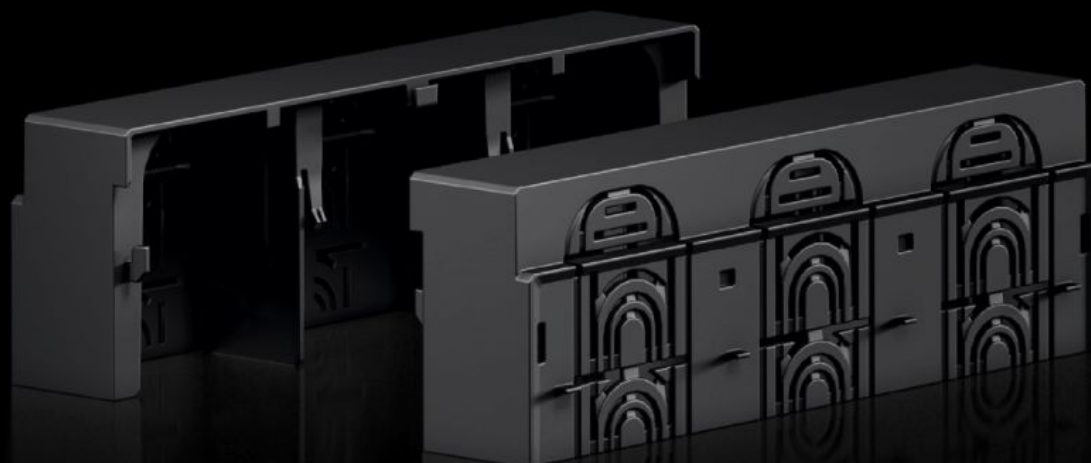

Rittal – The System.

Faster – better – everywhere.

RX 9365.533

RiLineX connection space cover

State: 2026.5.22 (Source: rittal.com/lt-en)

ENCLOSURES

POWER DISTRIBUTION

CLIMATE CONTROL

IT INFRASTRUCTURE

SOFTWARE & SERVICES

FRIEDHELM LOH GROUP

RX 9365.533 - RiLineX connection space cover for NH fuse-switch disconnectors

RiLineX connection space cover for RiLineX NH fuse-switch disconnectors, size 3, for use when assembling mounting plates and busbars.

Features

Model No.	RX 9365.533
Material	Polyamide (PA 6) Fire protection corresponding to UL 94
Colour	RAL 9005
To fit Model No.	9362.310 9362.315 9362.350 9363.310 9363.315
Dimensions	Width: 250 mm Height: 60 mm Depth: 89.6 mm
Packs of	2 pc(s).
Net weight	0.506 kg
Gross weight	0.508 kg
PCF per pack (cradle-to-gate)	3.42
Customs tariff number	85472000
ETIM 9	EC000775
Product description	RiLineX connection space cover for RiLineX NH fuse-switch disconnectors, size 3, for use when assembling mounting plates and busbars.